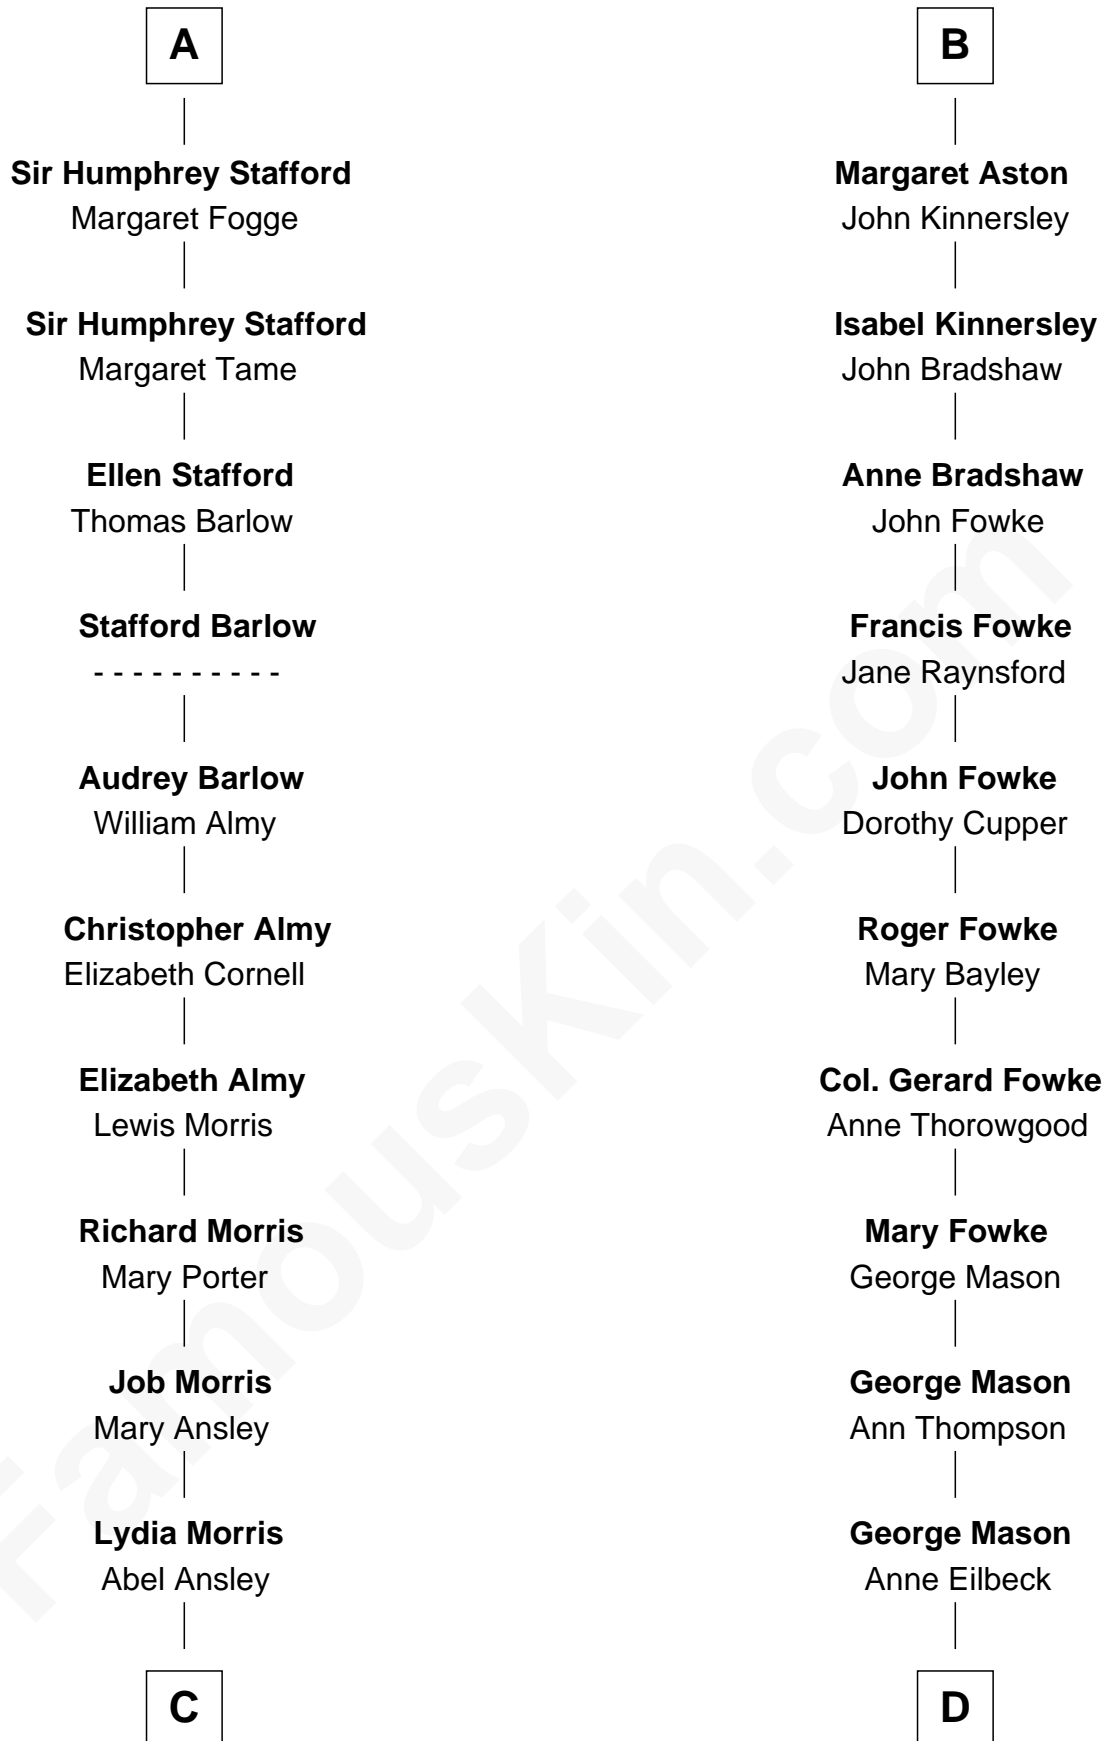

FamousKin.com Relationship Chart of

Jimmy Carter

39th U.S. President

19th cousin 2 times removed of

Fitzhugh Lee

40th Governor of Virginia

John de Botetourte

Maud FitzThomas

Humphrey Stafford
Katherine Fray

A

Thomas de Botetourte
Joan de Somery

John de Botetourte
Joyce la Zouche de Mortimer

Joyce de Botetourte
Sir Baldwin Freville

Sir Baldwin Freville
Maude le Scrope

Joyce Freville
Sir Roger Aston

Sir Robert Aston
Isabel Brereton

John Aston
Elizabeth Delves

B

C

Ann Ansley
Wiley Carter

Littleberry Walker Carter
Mary Ann Diligent Seals

William Archibald Carter
Nina Pratt

Earl Carter
Lillian Gordy