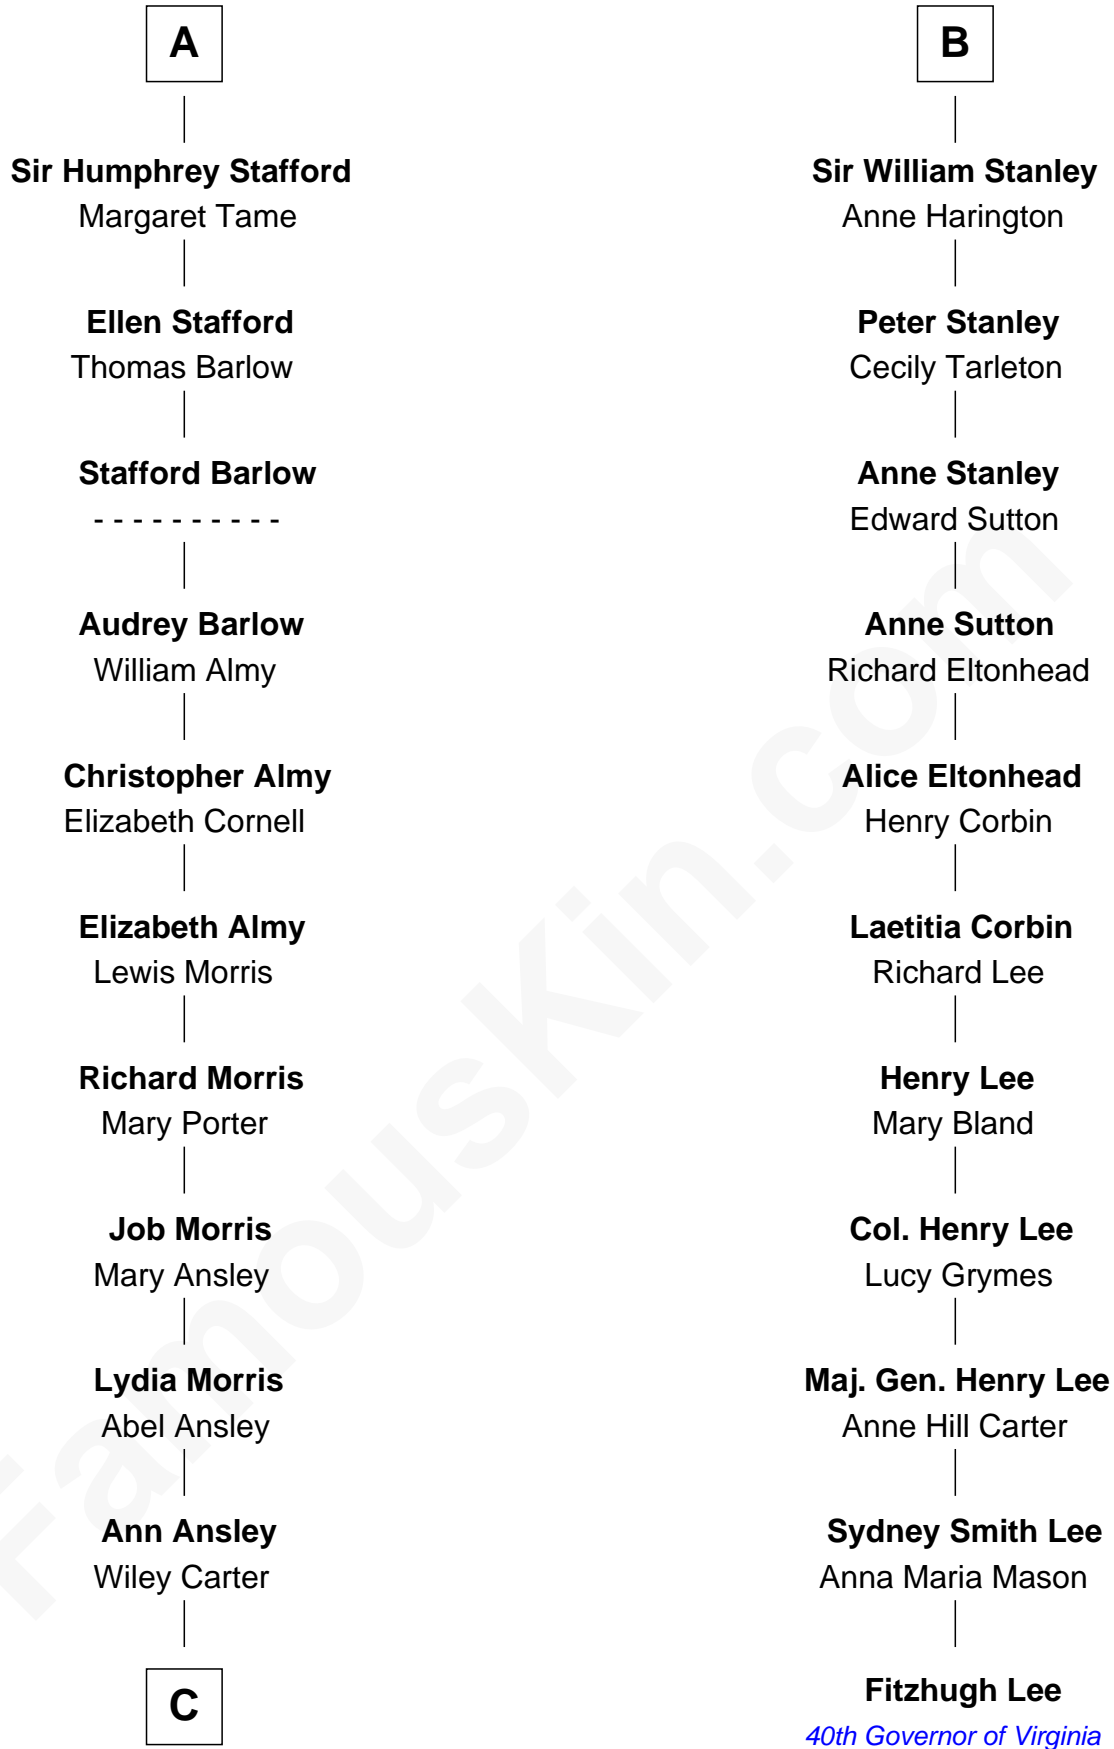

FamousKin.com Relationship Chart of

Jimmy Carter

39th U.S. President

17th cousin 3 times removed of

Fitzhugh Lee

40th Governor of Virginia

C

—
Littleberry Walker Carter

Mary Ann Diligent Seals

—
William Archibald Carter

Nina Pratt

—
Earl Carter

Lillian Gordy

—
Jimmy Carter

39th U.S. President

FamousKin.com