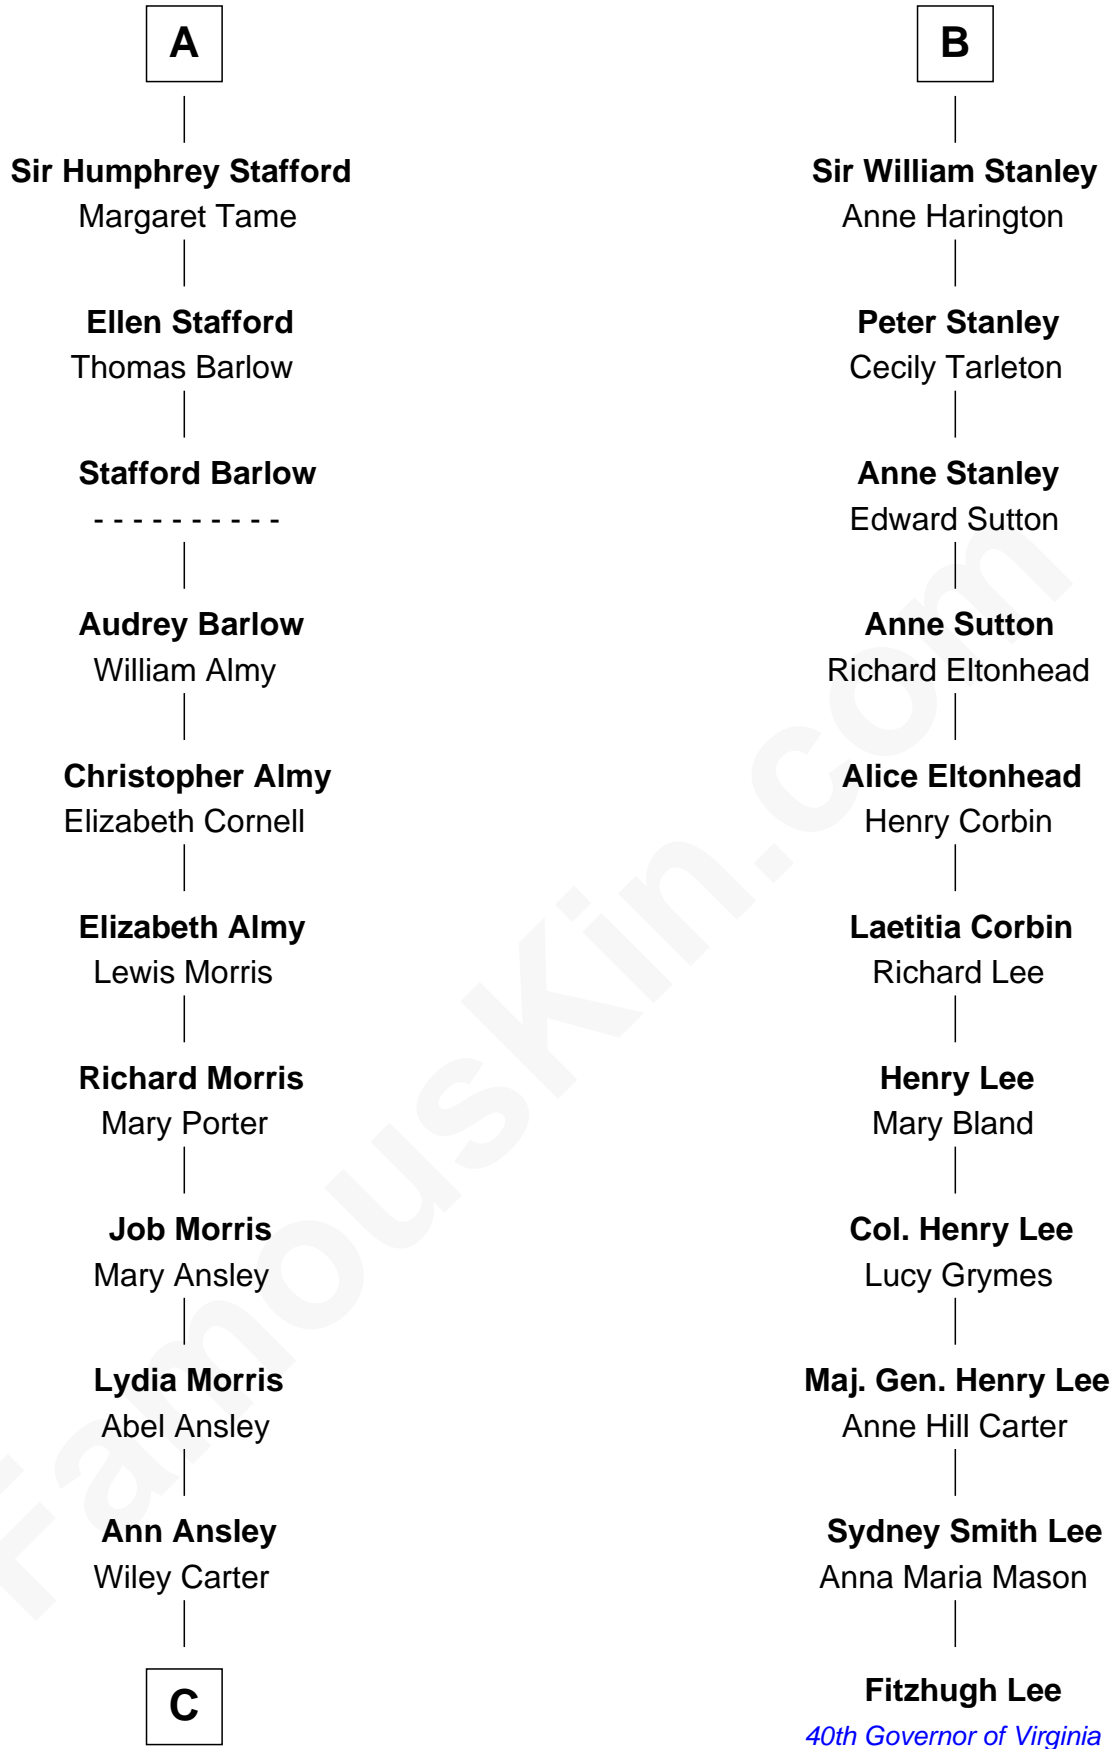

# FamousKin.com Relationship Chart of

**Jimmy Carter**

*39th U.S. President*

17th cousin 3 times removed of

**Fitzhugh Lee**

*40th Governor of Virginia*

**C**

—  
**Littleberry Walker Carter**

Mary Ann Diligent Seals

—  
**William Archibald Carter**

Nina Pratt

—  
**Earl Carter**

Lillian Gordy

—  
**Jimmy Carter**

*39th U.S. President*

FamousKin.com