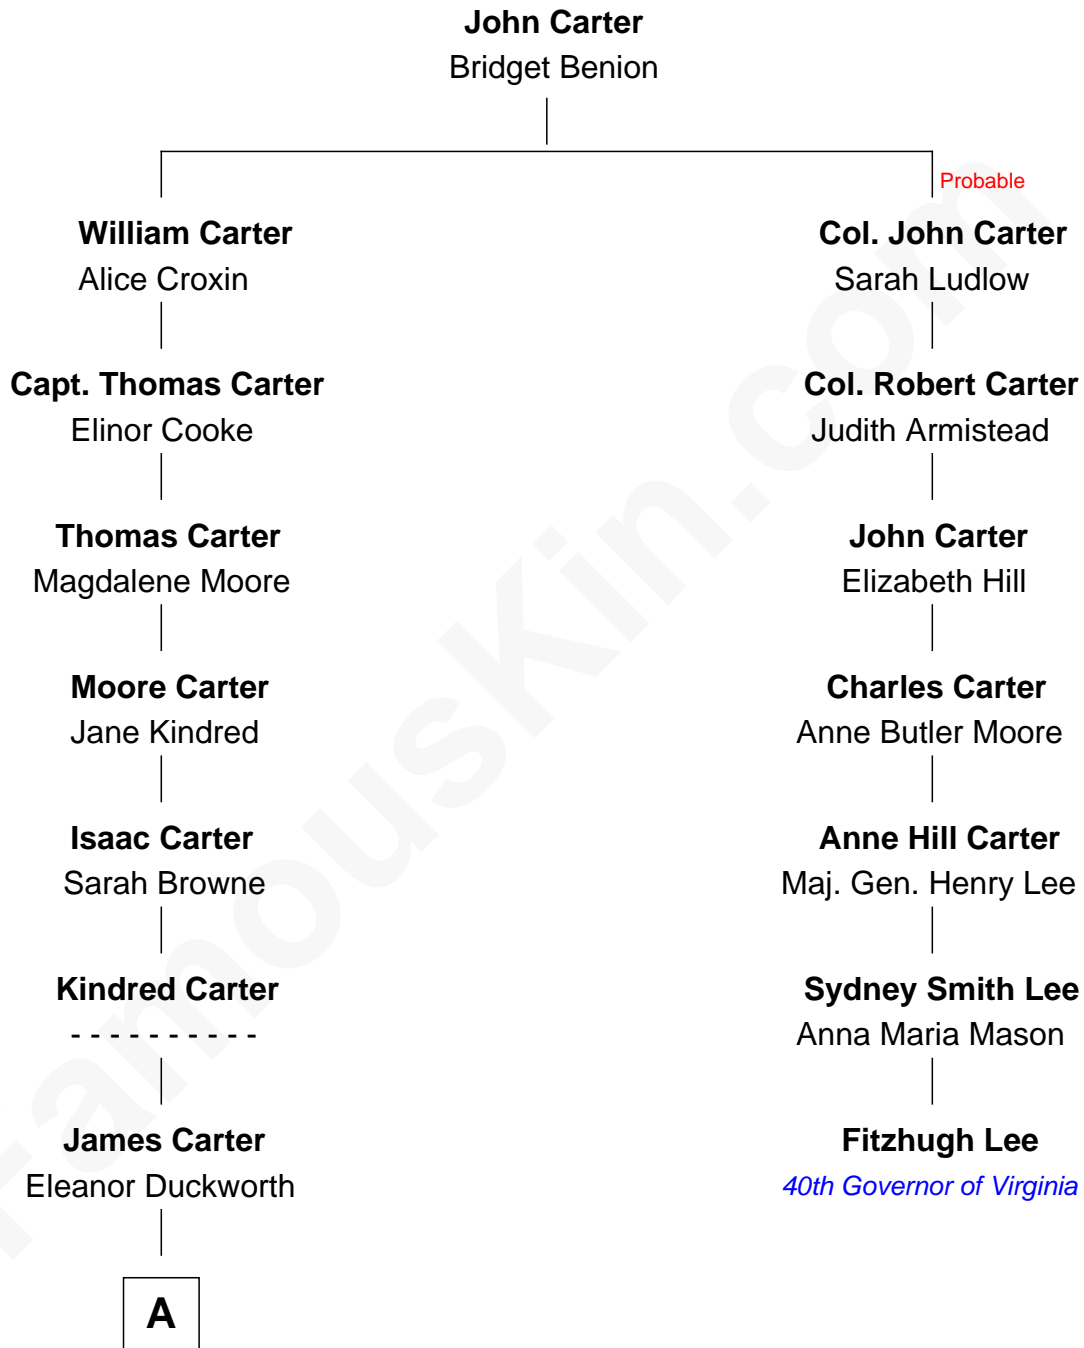

FamousKin.com Relationship Chart of

Jimmy Carter

39th U.S. President

6th cousin 5 times removed of

Fitzhugh Lee

40th Governor of Virginia

A

|
Wiley Carter

Ann Ansley

|
Littleberry Walker Carter

Mary Ann Diligent Seals

|
William Archibald Carter

Nina Pratt

|
Earl Carter

Lillian Gordy

|
Jimmy Carter

39th U.S. President

FamousKin.com