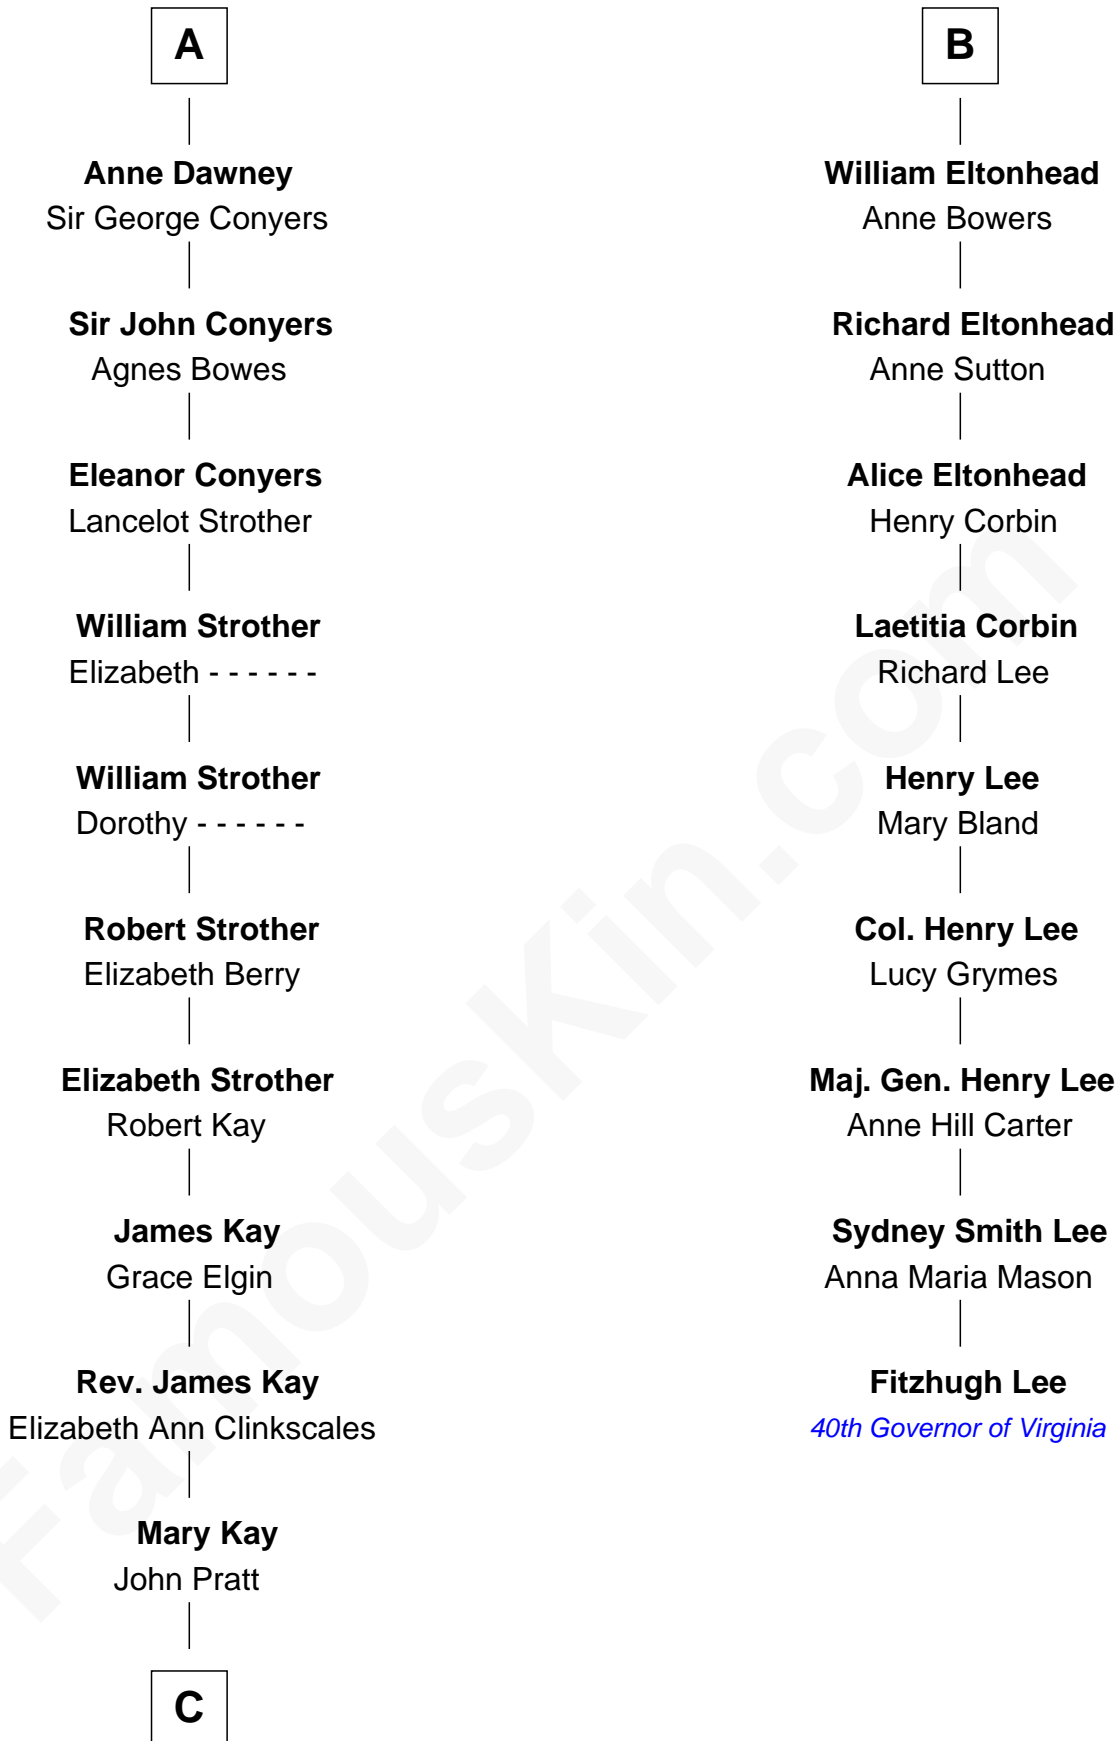

FamousKin.com Relationship Chart of

Jimmy Carter

39th U.S. President

15th cousin 5 times removed of

Fitzhugh Lee

40th Governor of Virginia

Richard Fitzalan
Eleanor Plantagenet

Joan Fitzalan
Humphrey de Bohun

Eleanor de Bohun
Sir Thomas Plantagenet

Anne Plantagenet
Sir William Bouchier

Sir John Bouchier
Margaret Berners

Joan Bouchier
Sir Henry Neville

Sir Richard Neville
Anne Stafford

Dorothy Neville
Sir John Dawney

A

Sir Richard Fitzalan
Elizabeth de Bohun

Elizabeth Fitzalan
Sir Robert Goushill

Joan Goushill
Sir Thomas Stanley

Katherine Stanley
Sir John Savage

Dulcia Savage
Sir Henry Bold

Maud Bold
Thomas Gerard

Jennet Gerard
Richard Eltonhead

B

C

—
James E. Pratt
Sophronia C. Cowan

—
Nina Pratt
William Archibald Carter

—
Earl Carter
Lillian Gordy

—
Jimmy Carter
39th U.S. President

FamousKin.com