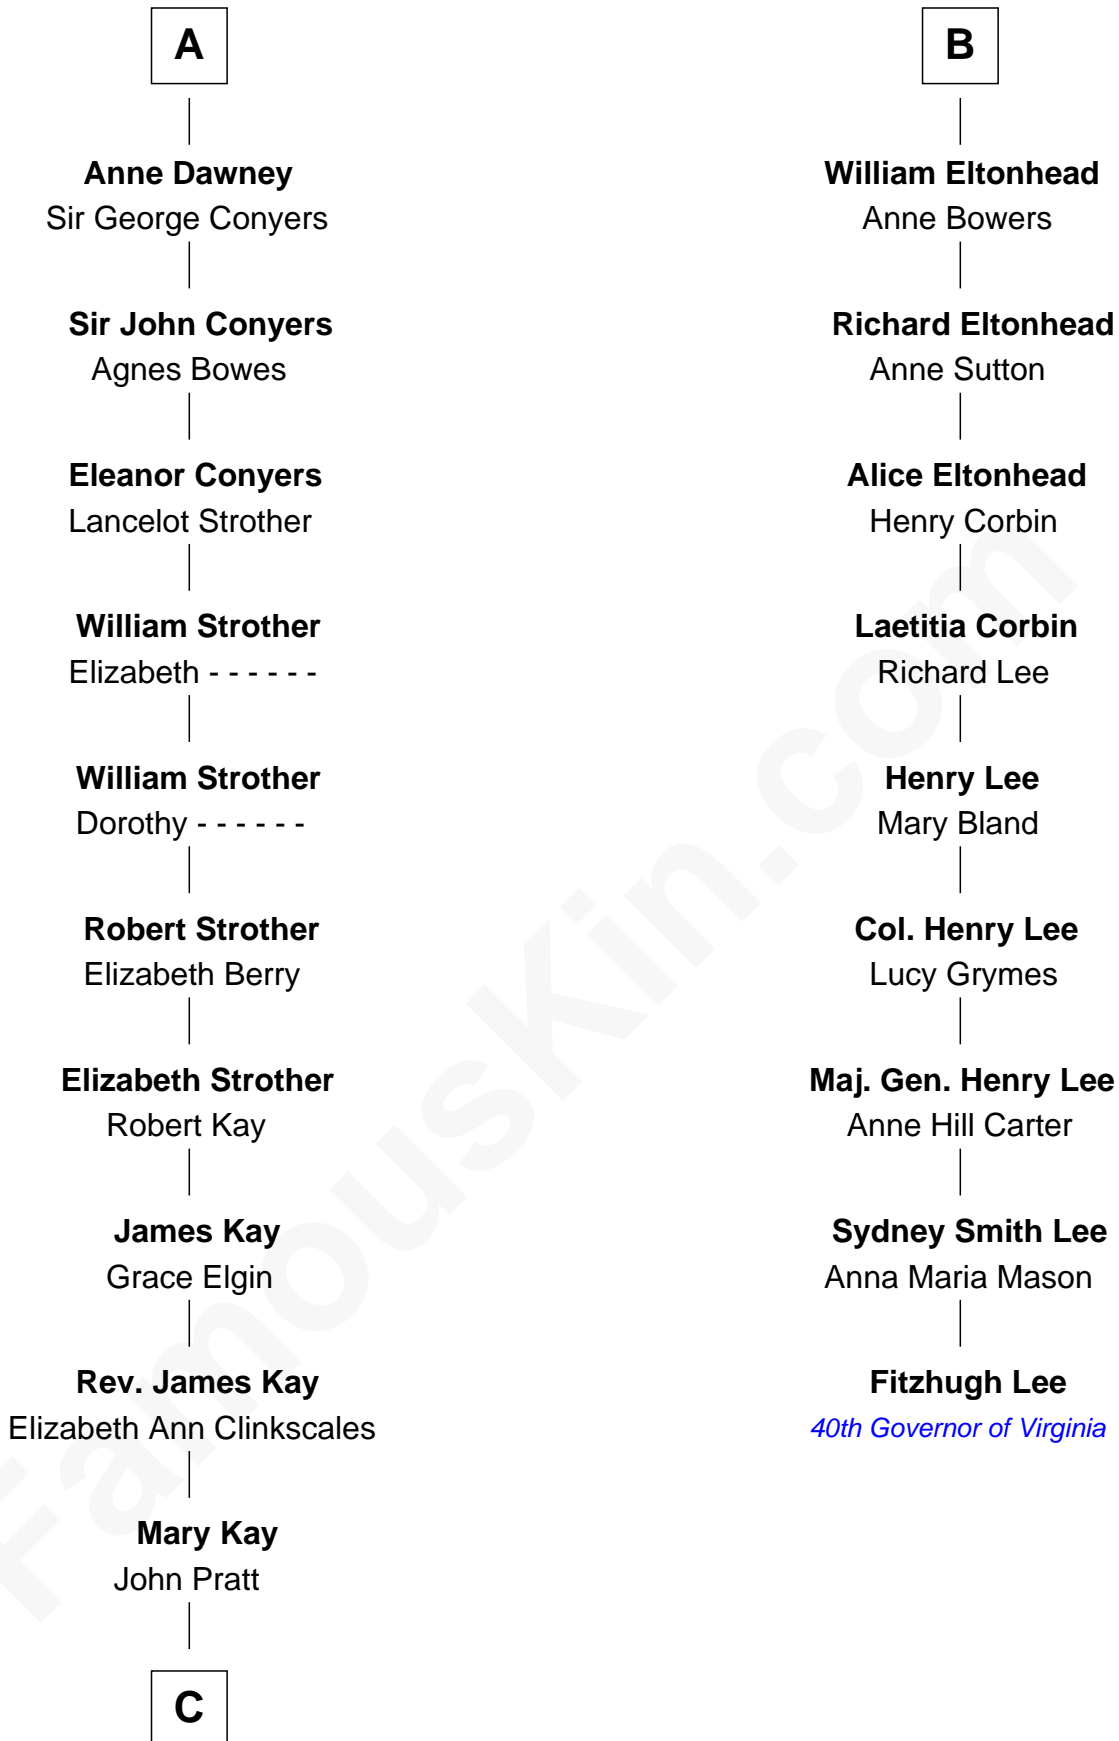

FamousKin.com Relationship Chart of

Jimmy Carter

39th U.S. President

15th cousin 5 times removed of

Fitzhugh Lee

40th Governor of Virginia

Sir William de Bohun
Elizabeth de Badlesmere

C

—
James E. Pratt
Sophronia C. Cowan

—
Nina Pratt
William Archibald Carter

—
Earl Carter
Lillian Gordy

—
Jimmy Carter
39th U.S. President

FamousKin.com