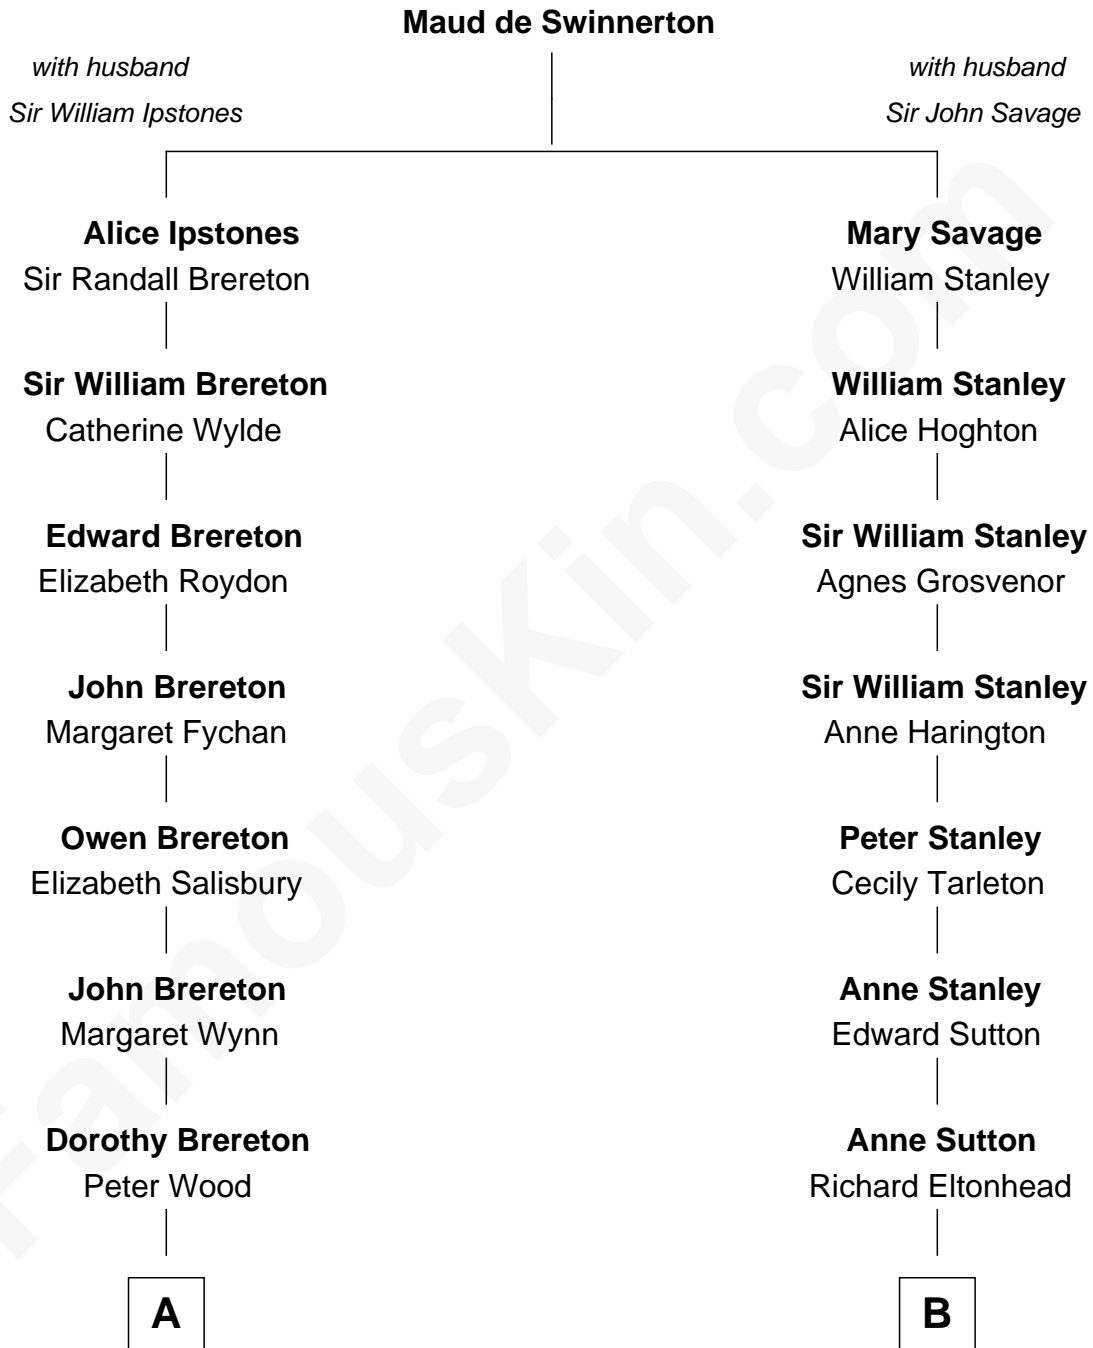

FamousKin.com Relationship Chart of

Jimmy Carter

39th U.S. President

11th cousin 7 times removed of

Thomas Sim Lee

2nd and 7th Governor of Maryland

C

—
Earl Carter
Lillian Gordy

—
Jimmy Carter
39th U.S. President

FamousKin.com