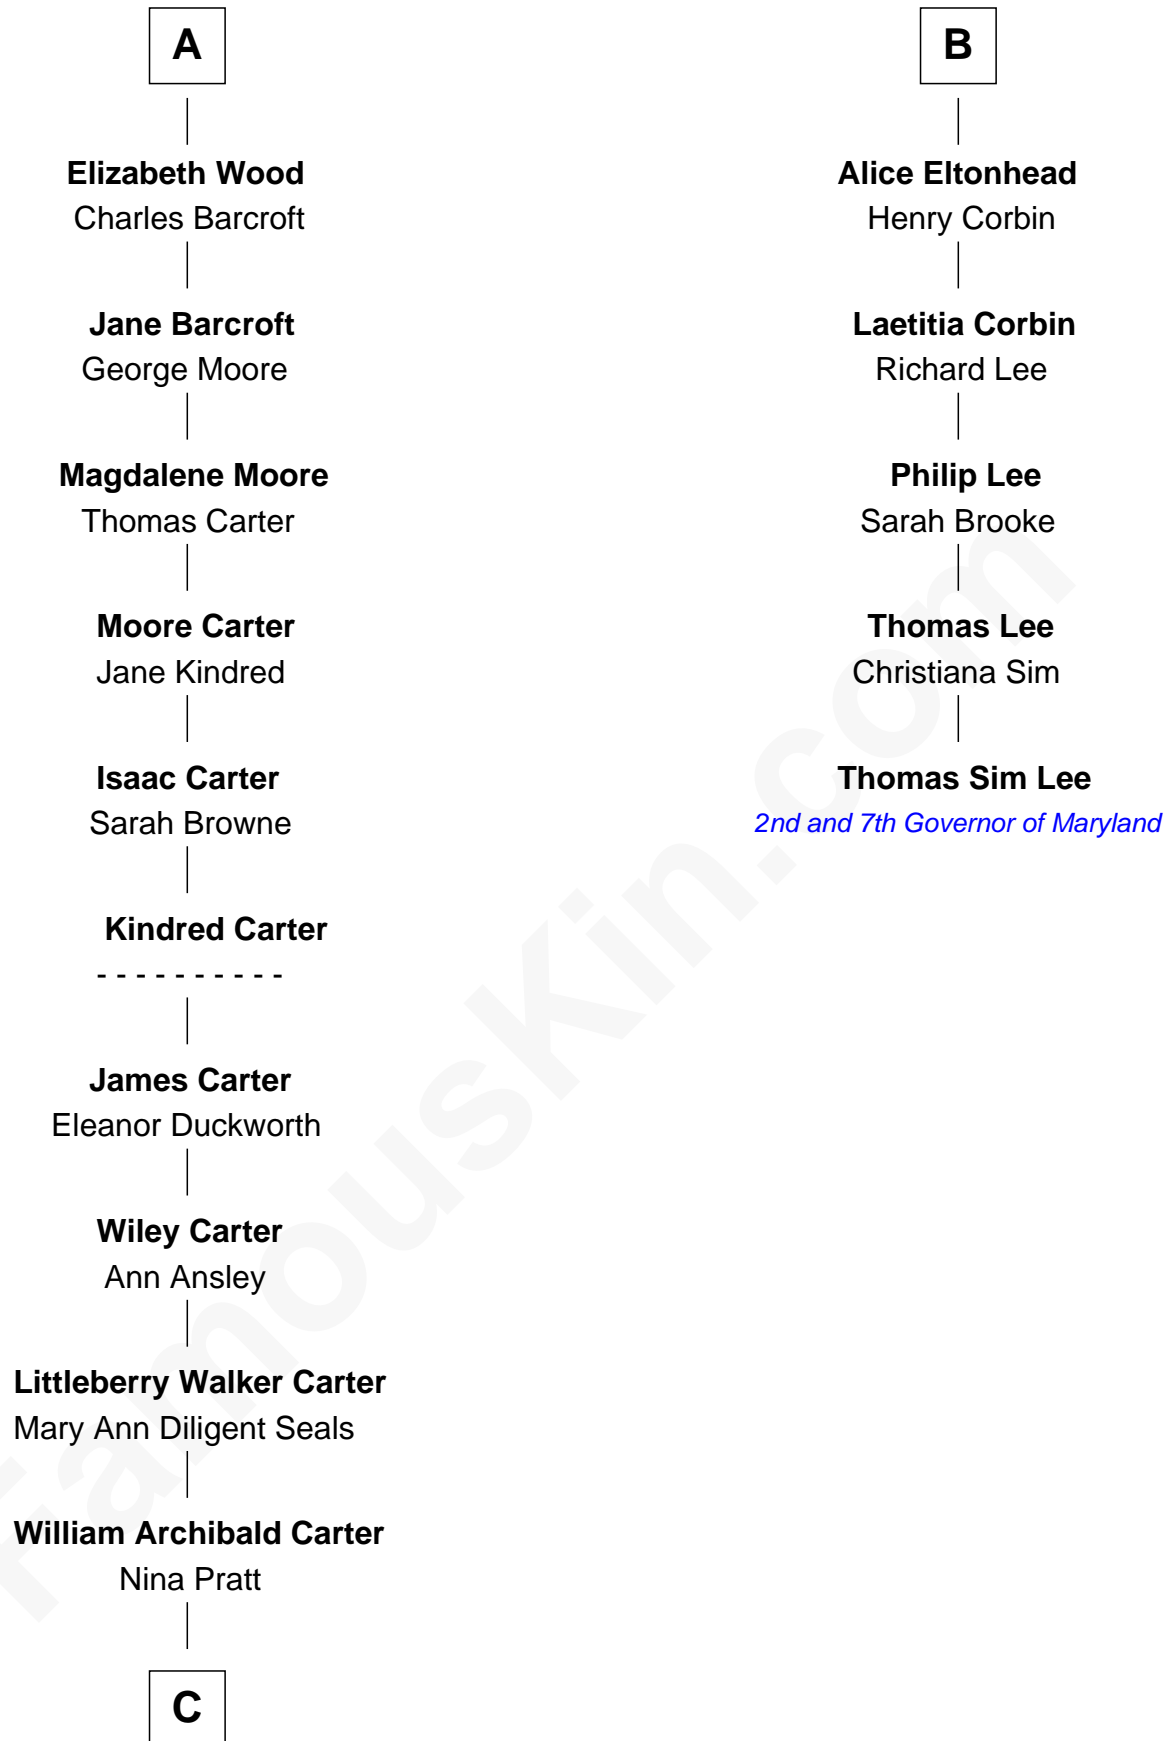

FamousKin.com Relationship Chart of

Jimmy Carter

39th U.S. President

11th cousin 7 times removed of

Thomas Sim Lee

2nd and 7th Governor of Maryland

C

—
Earl Carter
Lillian Gordy

—
Jimmy Carter
39th U.S. President

FamousKin.com