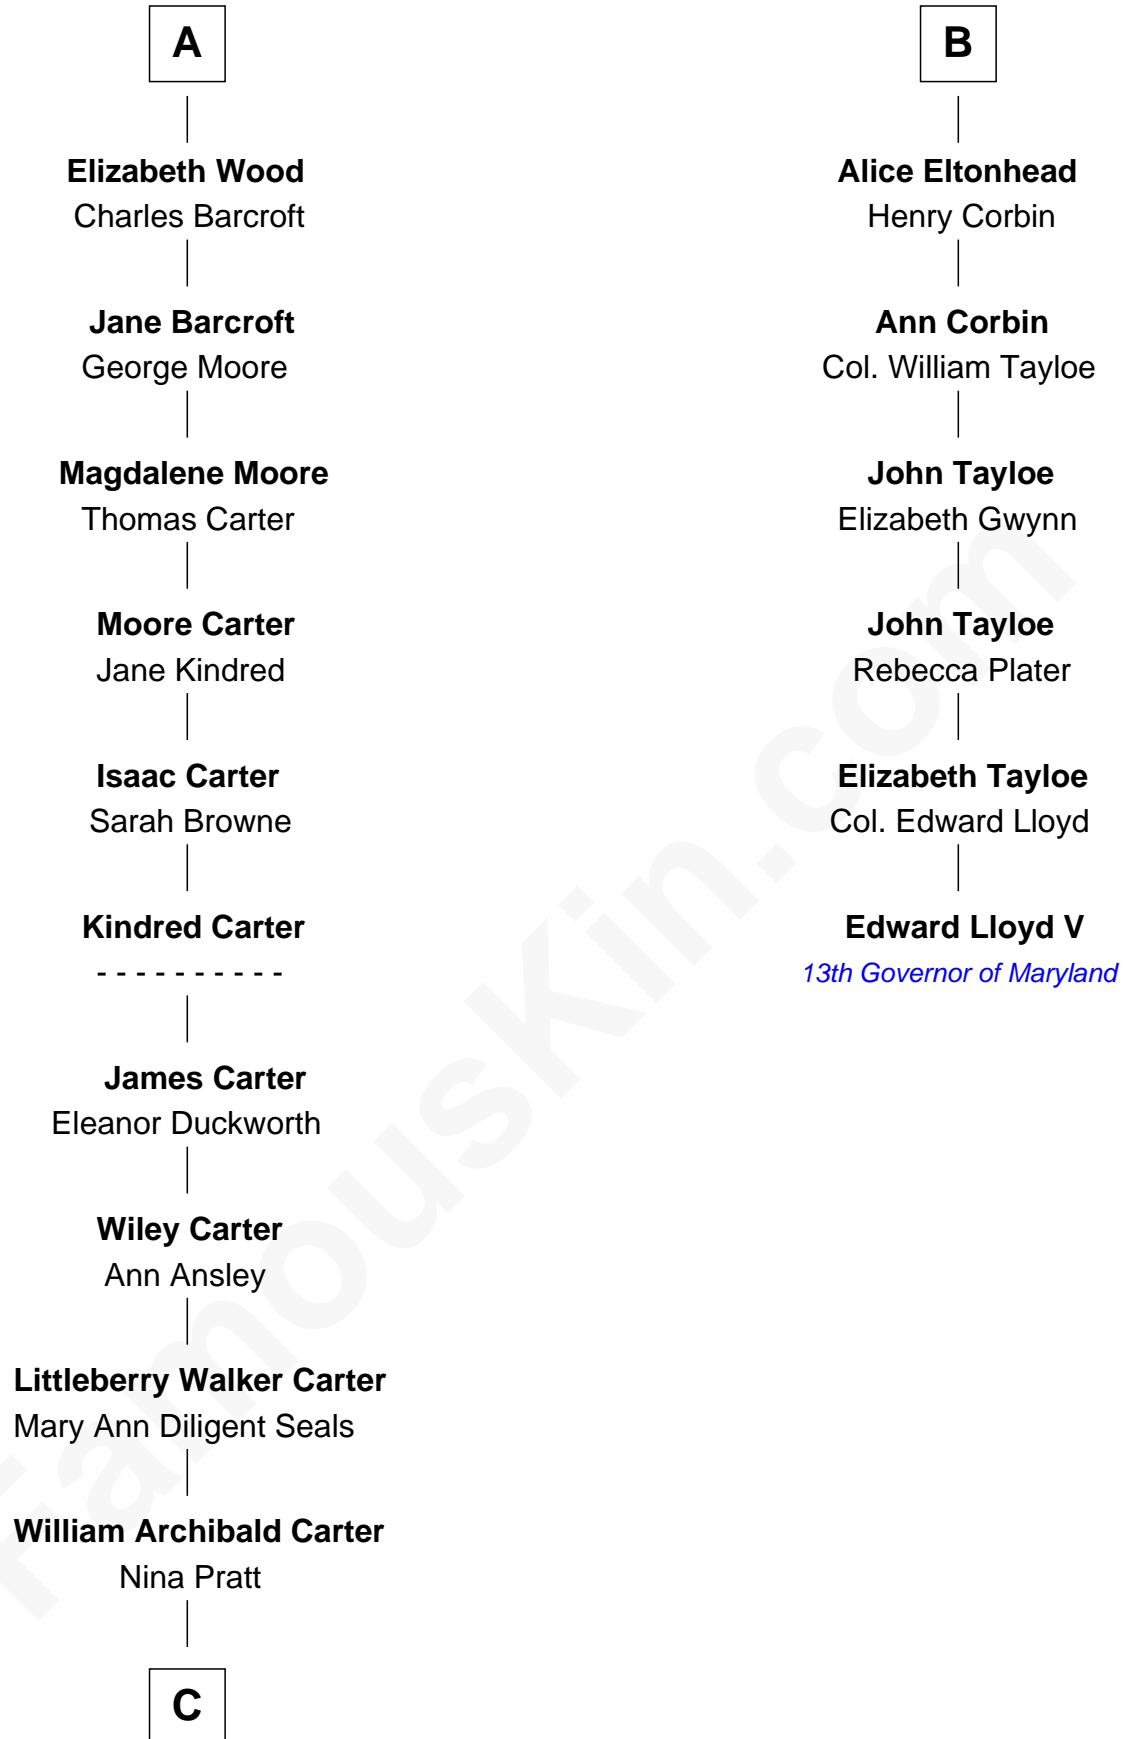

FamousKin.com Relationship Chart of

Jimmy Carter

39th U.S. President

12th cousin 6 times removed of

Edward Lloyd V

13th Governor of Maryland

C

—
Earl Carter
Lillian Gordy

—
Jimmy Carter
39th U.S. President

FamousKin.com