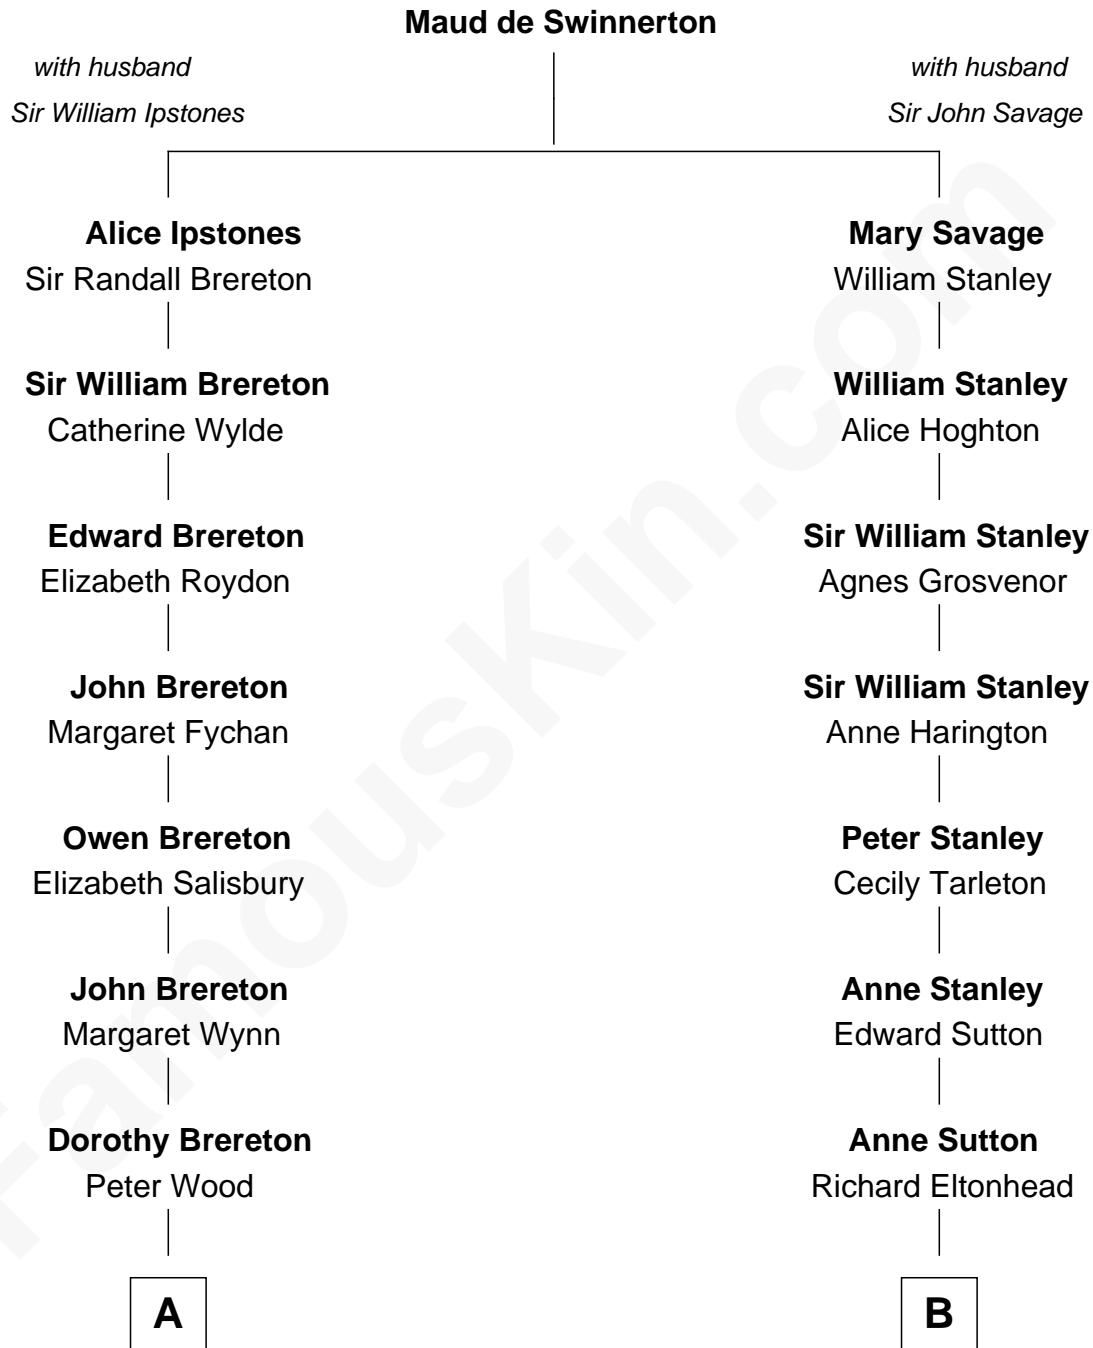

FamousKin.com Relationship Chart of

Jimmy Carter

39th U.S. President

12th cousin 6 times removed of

Edward Lloyd V

13th Governor of Maryland

C

—
Earl Carter
Lillian Gordy

—
Jimmy Carter
39th U.S. President

FamousKin.com