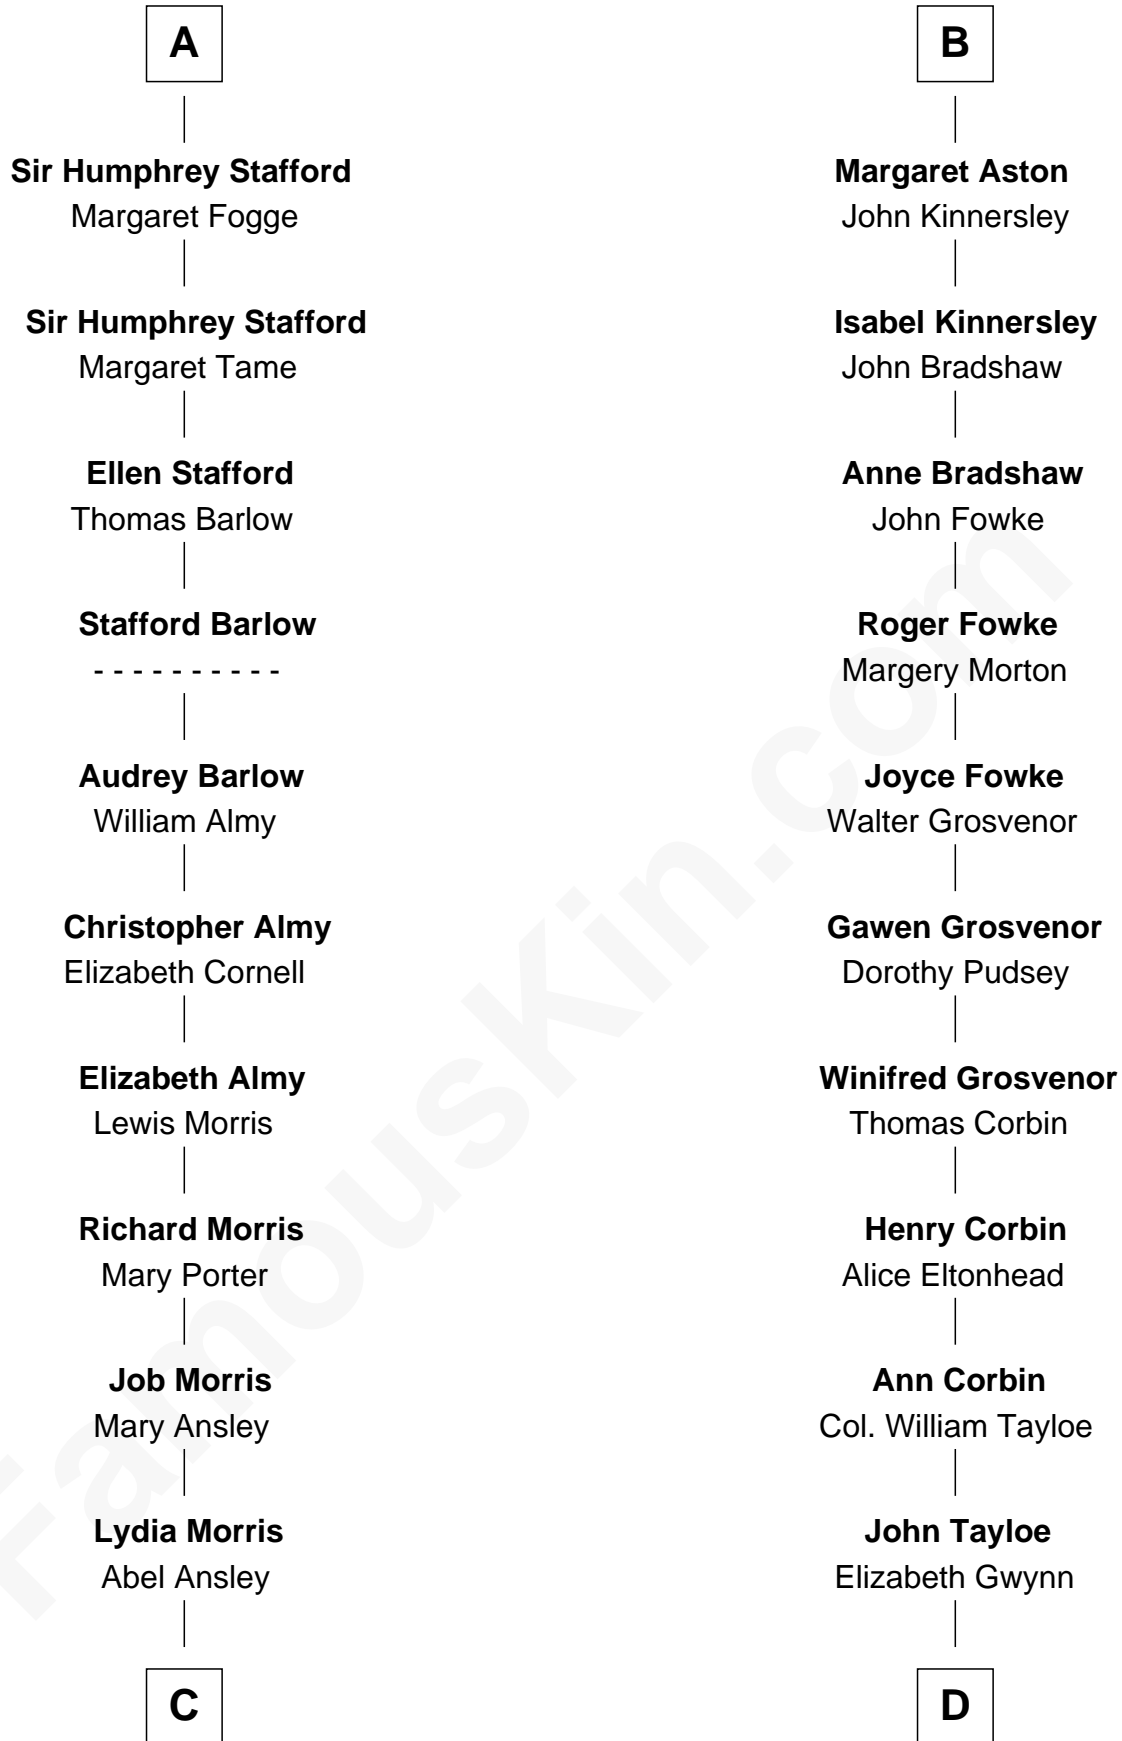

FamousKin.com Relationship Chart of

Jimmy Carter

39th U.S. President

19th cousin 2 times removed of

Edward Lloyd V

13th Governor of Maryland

John de Botetourte

Maud FitzThomas

Humphrey Stafford
Katherine Fray

A

Thomas de Botetourte

Joan de Somery

John de Botetourte
Joyce la Zouche de Mortimer

Joyce de Botetourte
Sir Baldwin Freville

Sir Baldwin Freville
Maude le Scrope

Joyce Freville
Sir Roger Aston

Sir Robert Aston
Isabel Brereton

John Aston
Elizabeth Delves

B

C

Ann Ansley
Wiley Carter

Littleberry Walker Carter
Mary Ann Diligent Seals

William Archibald Carter
Nina Pratt

Earl Carter
Lillian Gordy