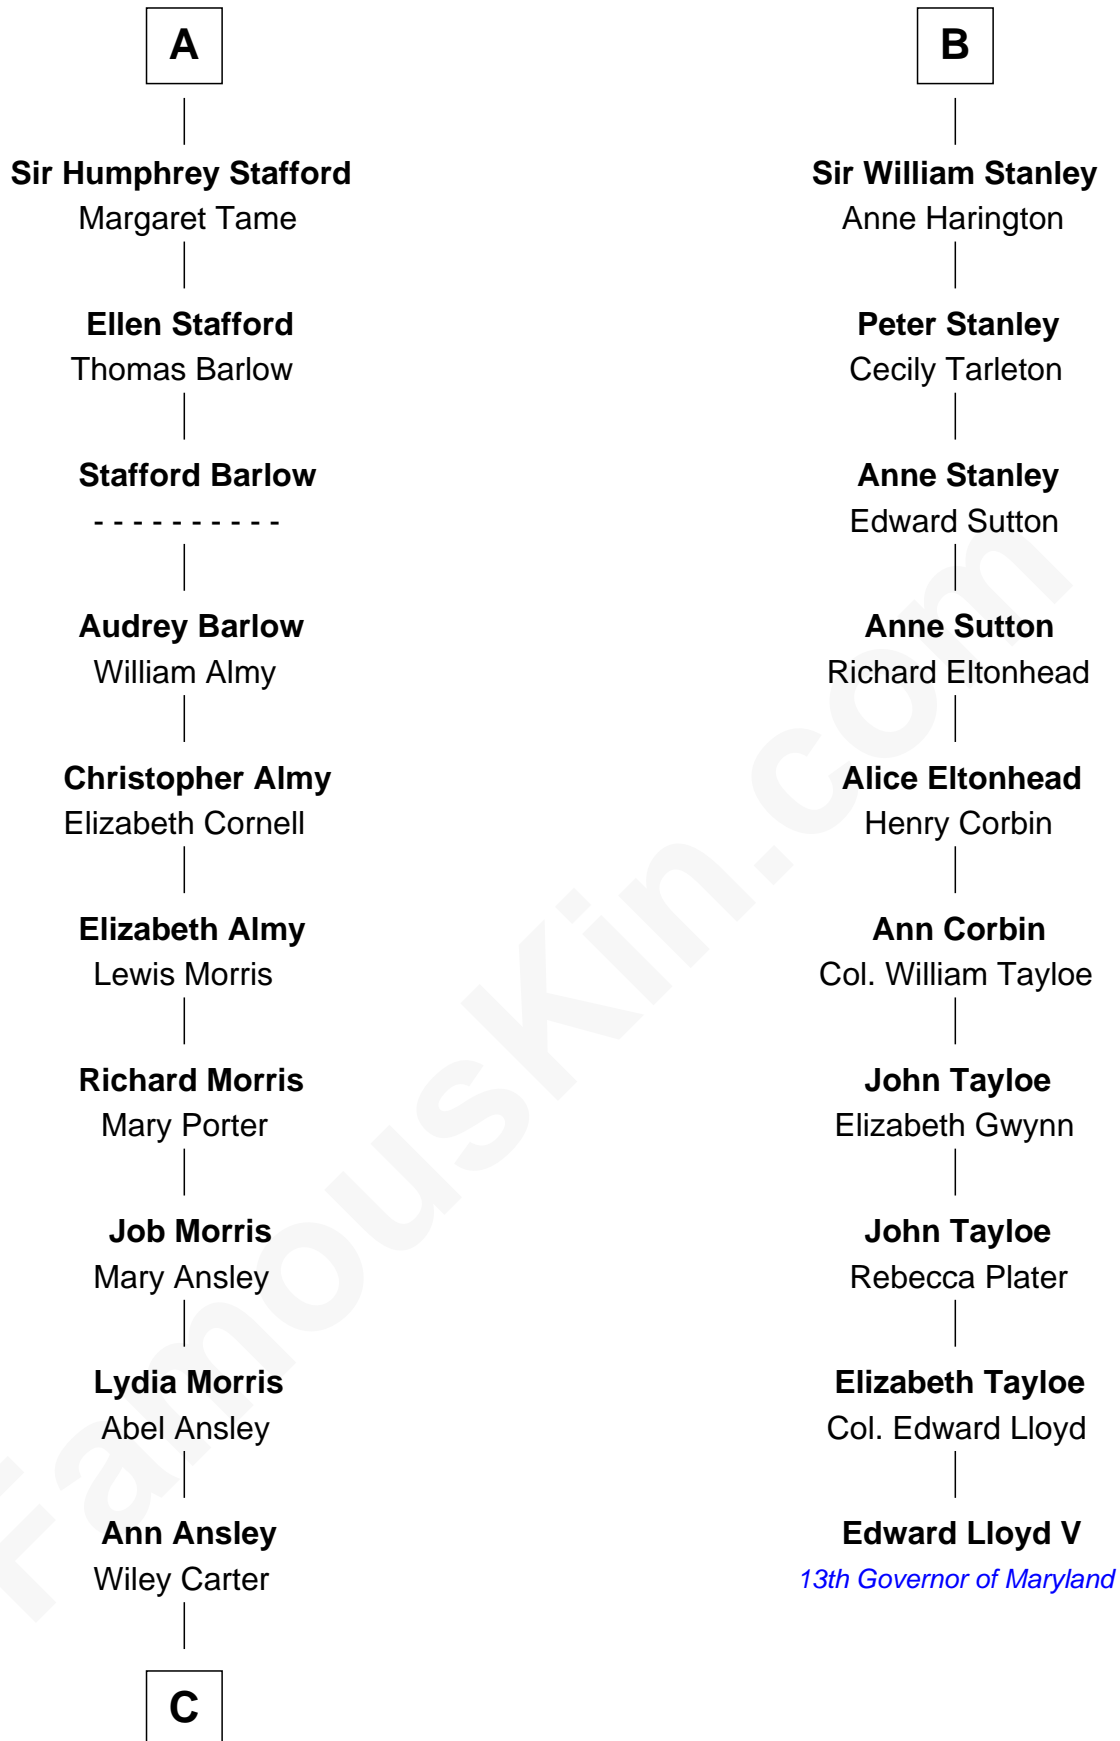

FamousKin.com Relationship Chart of

Jimmy Carter

39th U.S. President

16th cousin 4 times removed of

Edward Lloyd V

13th Governor of Maryland

Sir John de Hastang

Eve - - - - -

William Stanley

William Stanley

Alice Hoghton

Sir William Stanley

Agnes Grosvenor

B

C

—
Littleberry Walker Carter