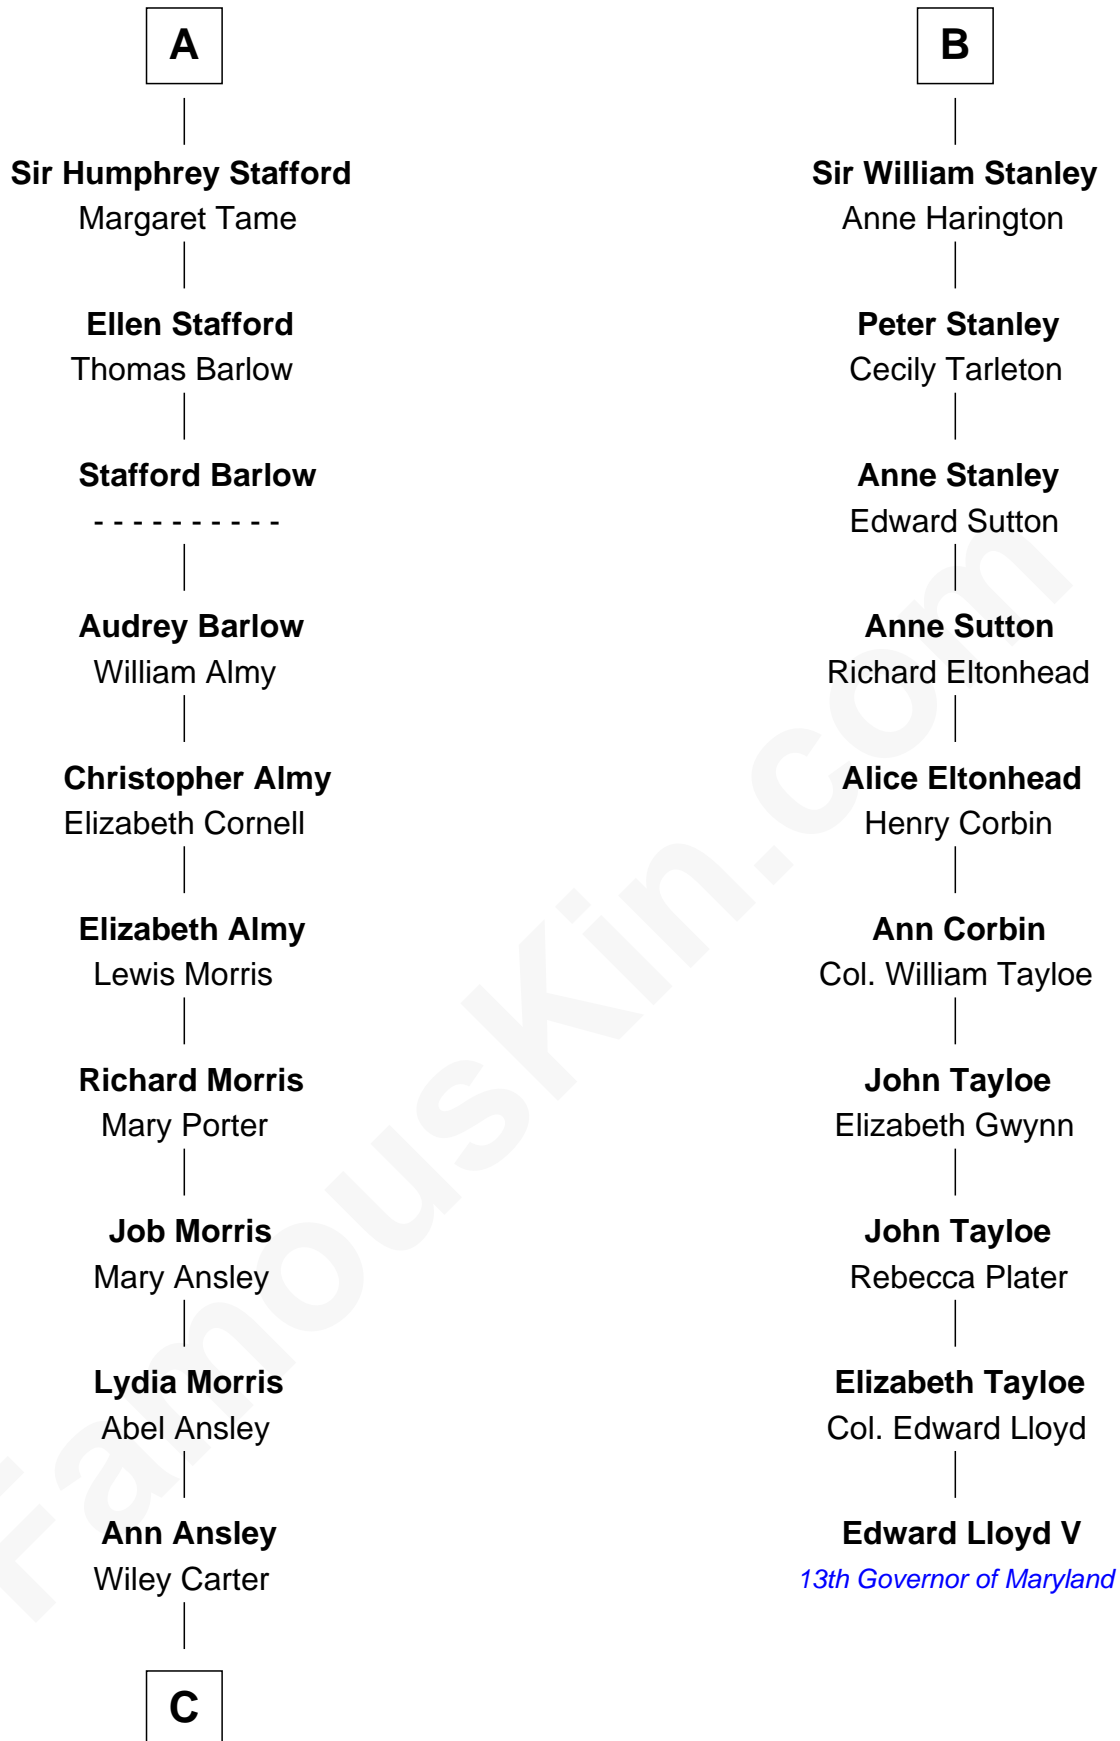

FamousKin.com Relationship Chart of

Jimmy Carter

39th U.S. President

16th cousin 4 times removed of

Edward Lloyd V

13th Governor of Maryland

C

—
Littleberry Walker Carter

Mary Ann Diligent Seals

—
William Archibald Carter

Nina Pratt

—
Earl Carter

Lillian Gordy

—
Jimmy Carter

39th U.S. President

FamousKin.com