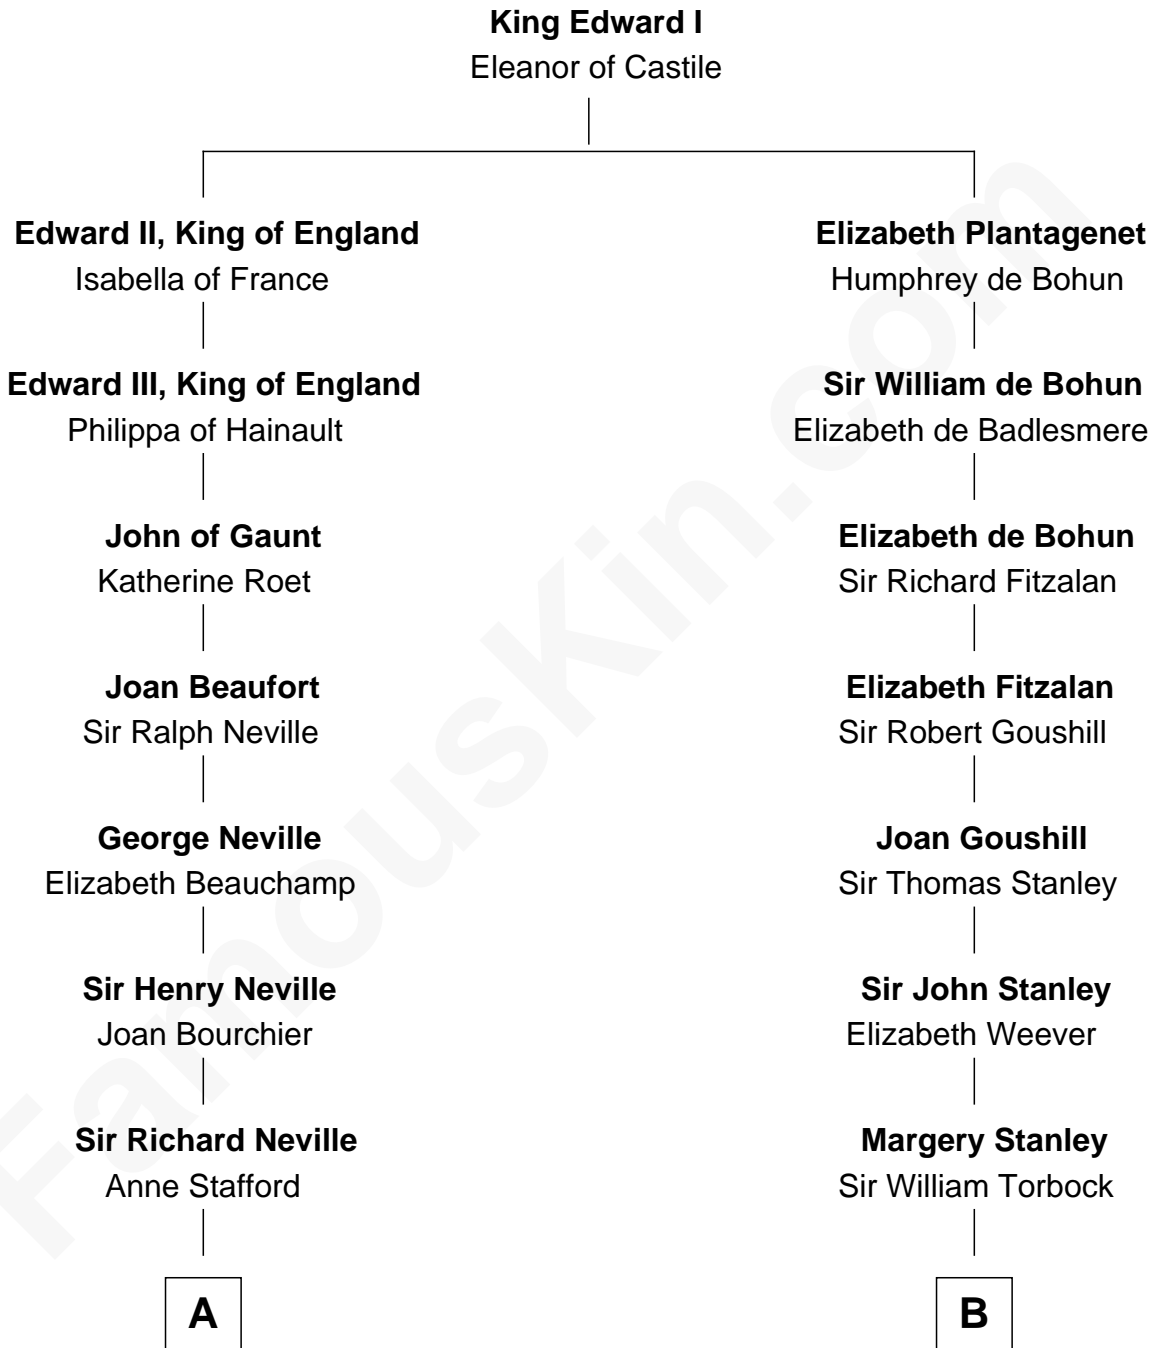

FamousKin.com Relationship Chart of

Jimmy Carter

39th U.S. President

16th cousin 5 times removed of

Edward Lloyd V

13th Governor of Maryland

C

—
Mary Kay
John Pratt

—
James E. Pratt
Sophronia C. Cowan

—
Nina Pratt
William Archibald Carter

—
Earl Carter
Lillian Gordy

—
Jimmy Carter
39th U.S. President

FamousKin.com