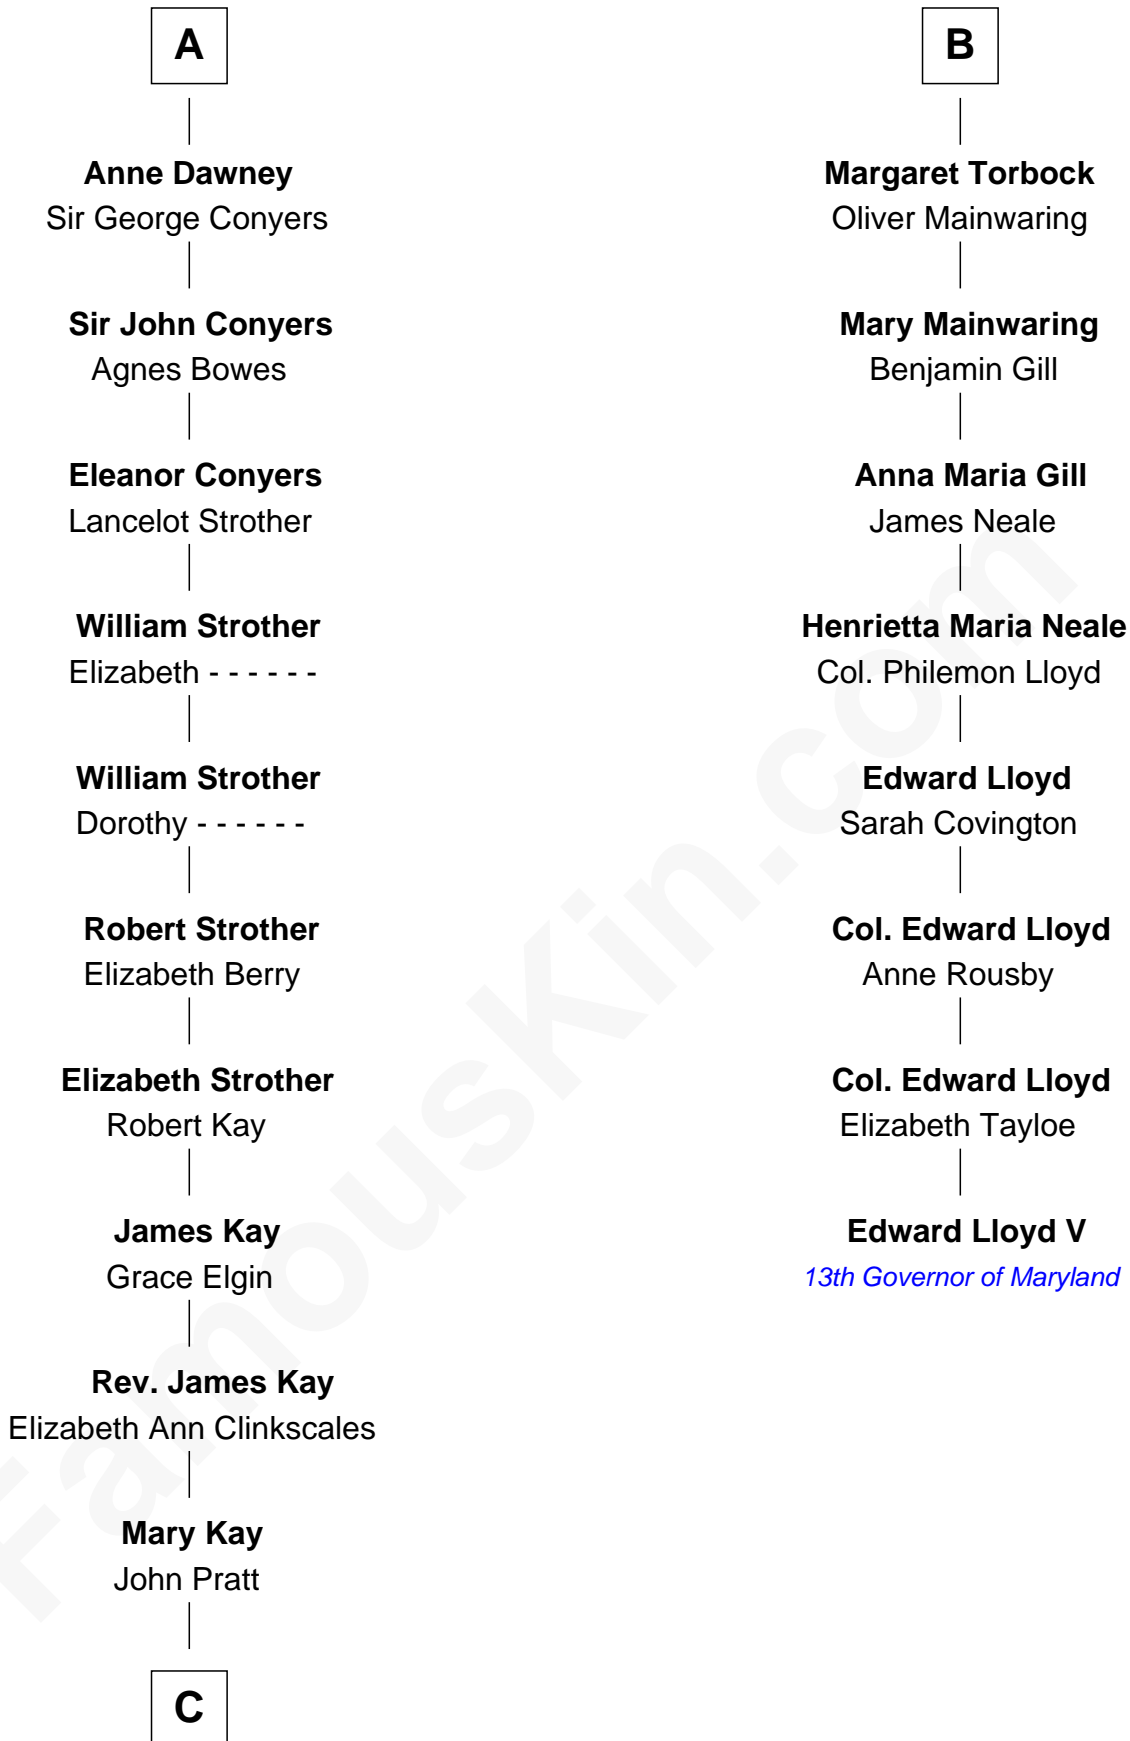

# FamousKin.com Relationship Chart of

**Jimmy Carter**

*39th U.S. President*

14th cousin 6 times removed of

**Edward Lloyd V**

*13th Governor of Maryland*

**Sir William de Bohun**  
Elizabeth de Badlesmere

**C**

—  
**James E. Pratt**  
Sophronia C. Cowan

—  
**Nina Pratt**  
William Archibald Carter

—  
**Earl Carter**  
Lillian Gordy

—  
**Jimmy Carter**  
*39th U.S. President*

FamousKin.com