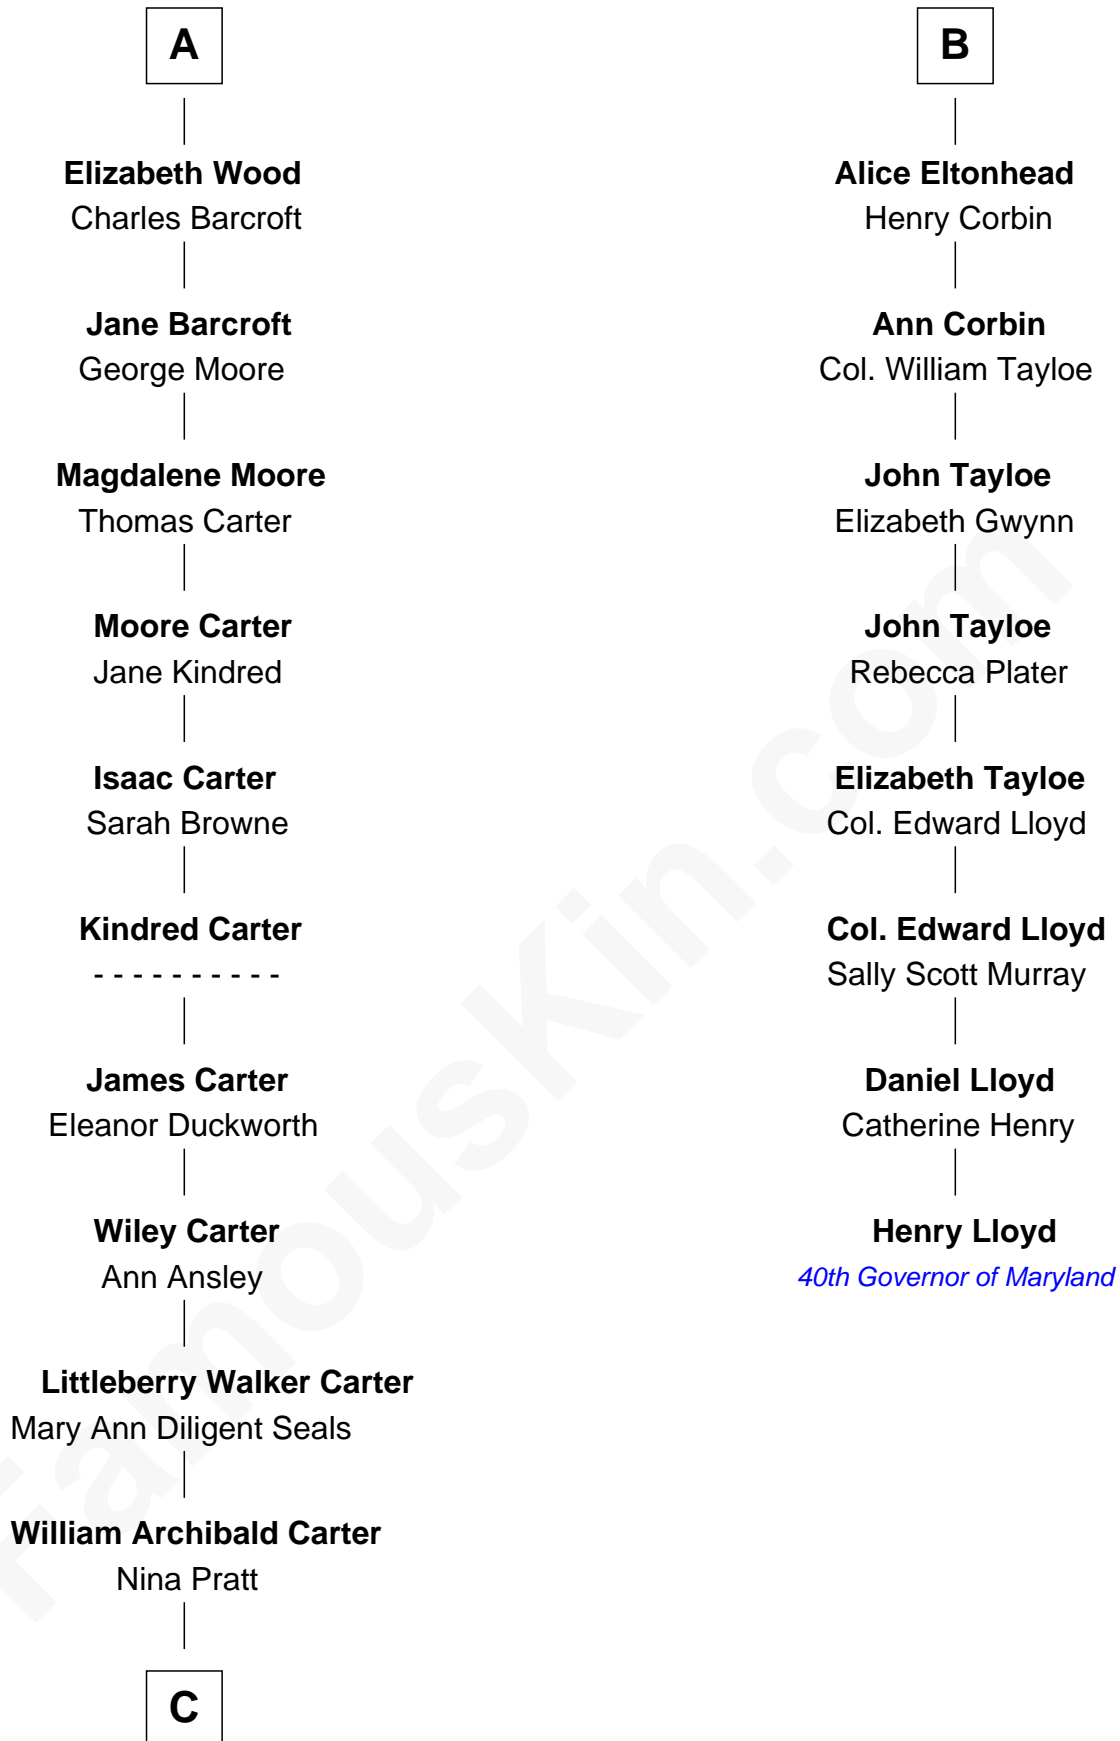

FamousKin.com Relationship Chart of

Jimmy Carter

39th U.S. President

14th cousin 4 times removed of

Henry Lloyd

40th Governor of Maryland

Maud de Swinnerton

with husband
Sir William Ipstones

with husband
Sir John Savage

Alice Ipstones
Sir Randall Brereton

Mary Savage
William Stanley

Sir William Brereton
Catherine Wylde

William Stanley
Alice Hoghton

Edward Brereton
Elizabeth Roydon

Sir William Stanley
Agnes Grosvenor

John Brereton
Margaret Fychan

Sir William Stanley
Anne Harington

Owen Brereton
Elizabeth Salisbury

Peter Stanley
Cecily Tarleton

John Brereton
Margaret Wynn

Anne Stanley
Edward Sutton

Dorothy Brereton
Peter Wood

Anne Sutton
Richard Eltonhead

A

B

C

—
Earl Carter
Lillian Gordy

—
Jimmy Carter
39th U.S. President

FamousKin.com