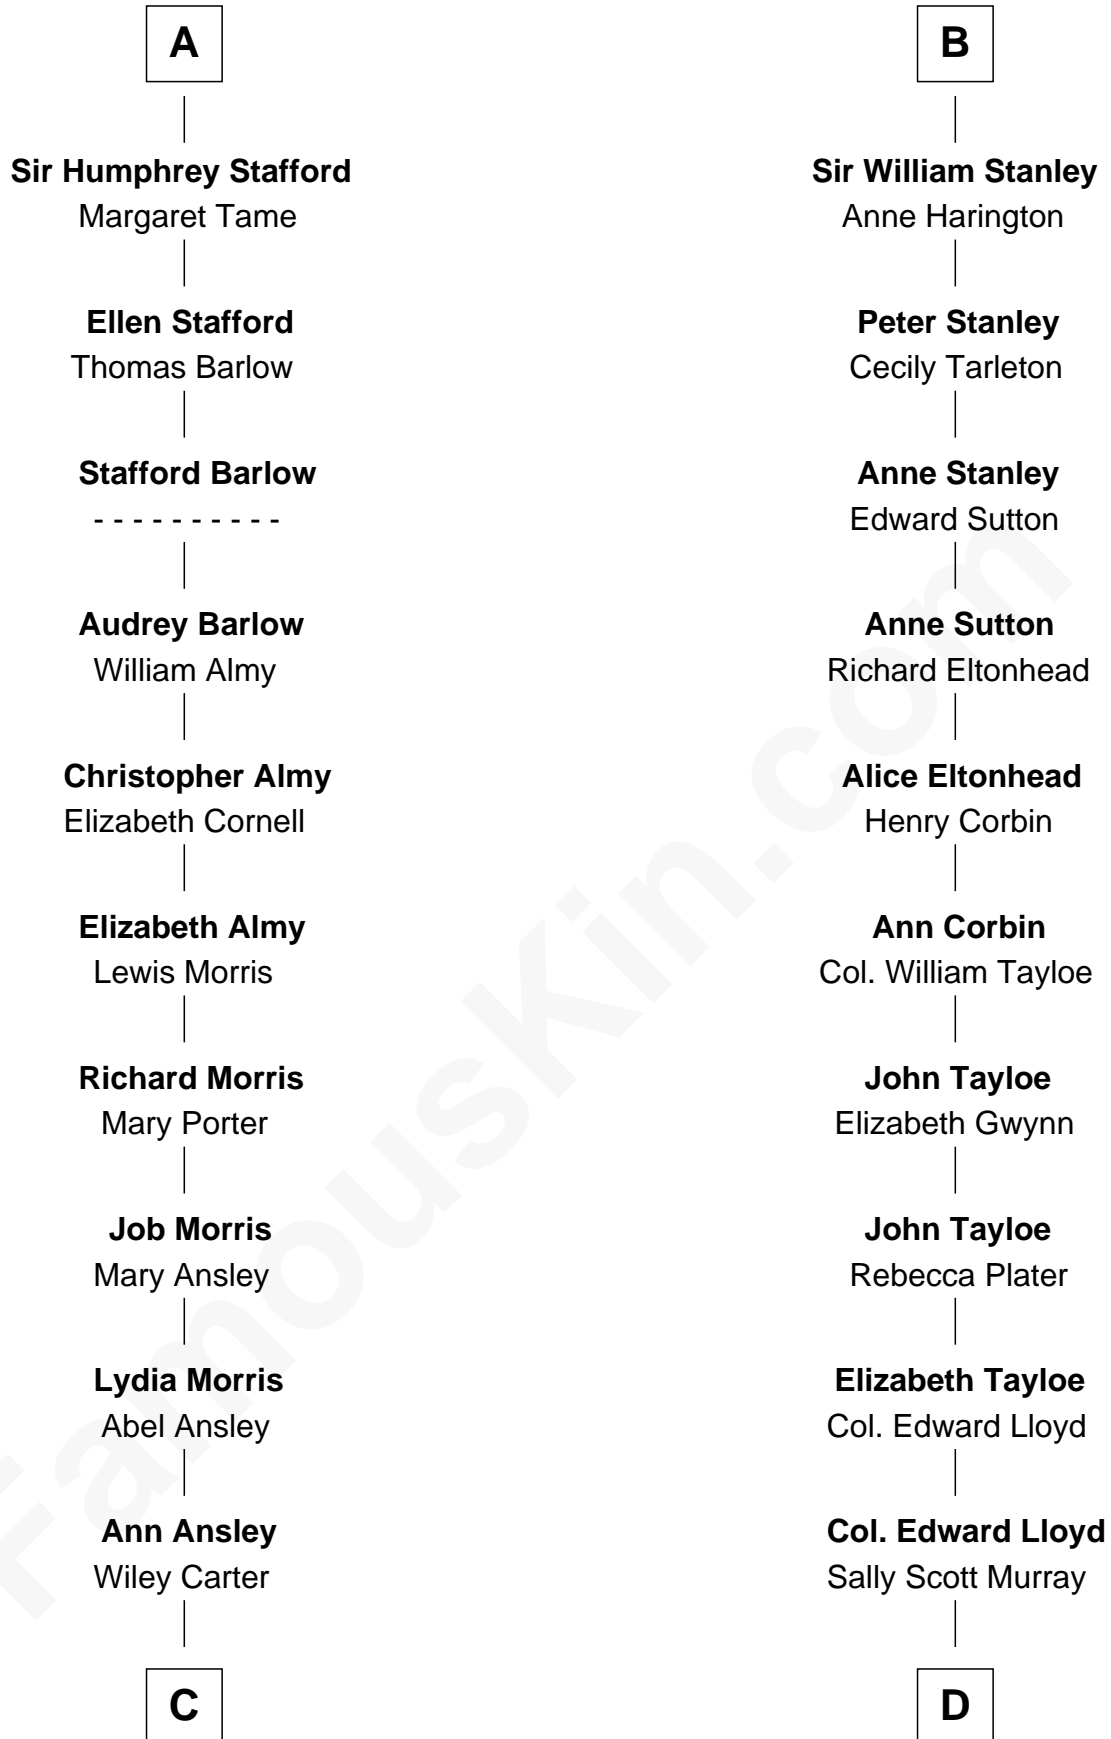

# FamousKin.com Relationship Chart of

**Jimmy Carter**

*39th U.S. President*

18th cousin 2 times removed of

**Henry Lloyd**

*40th Governor of Maryland*

**Sir John de Hastang**

Eve - - - - -

William Stanley

**William Stanley**

Alice Hoghton

**Sir William Stanley**

Agnes Grosvenor

**B**

**C**

**Littleberry Walker Carter**

Mary Ann Diligent Seals

**William Archibald Carter**

Nina Pratt

**Earl Carter**

Lillian Gordy

**Jimmy Carter**

*39th U.S. President*

**D**