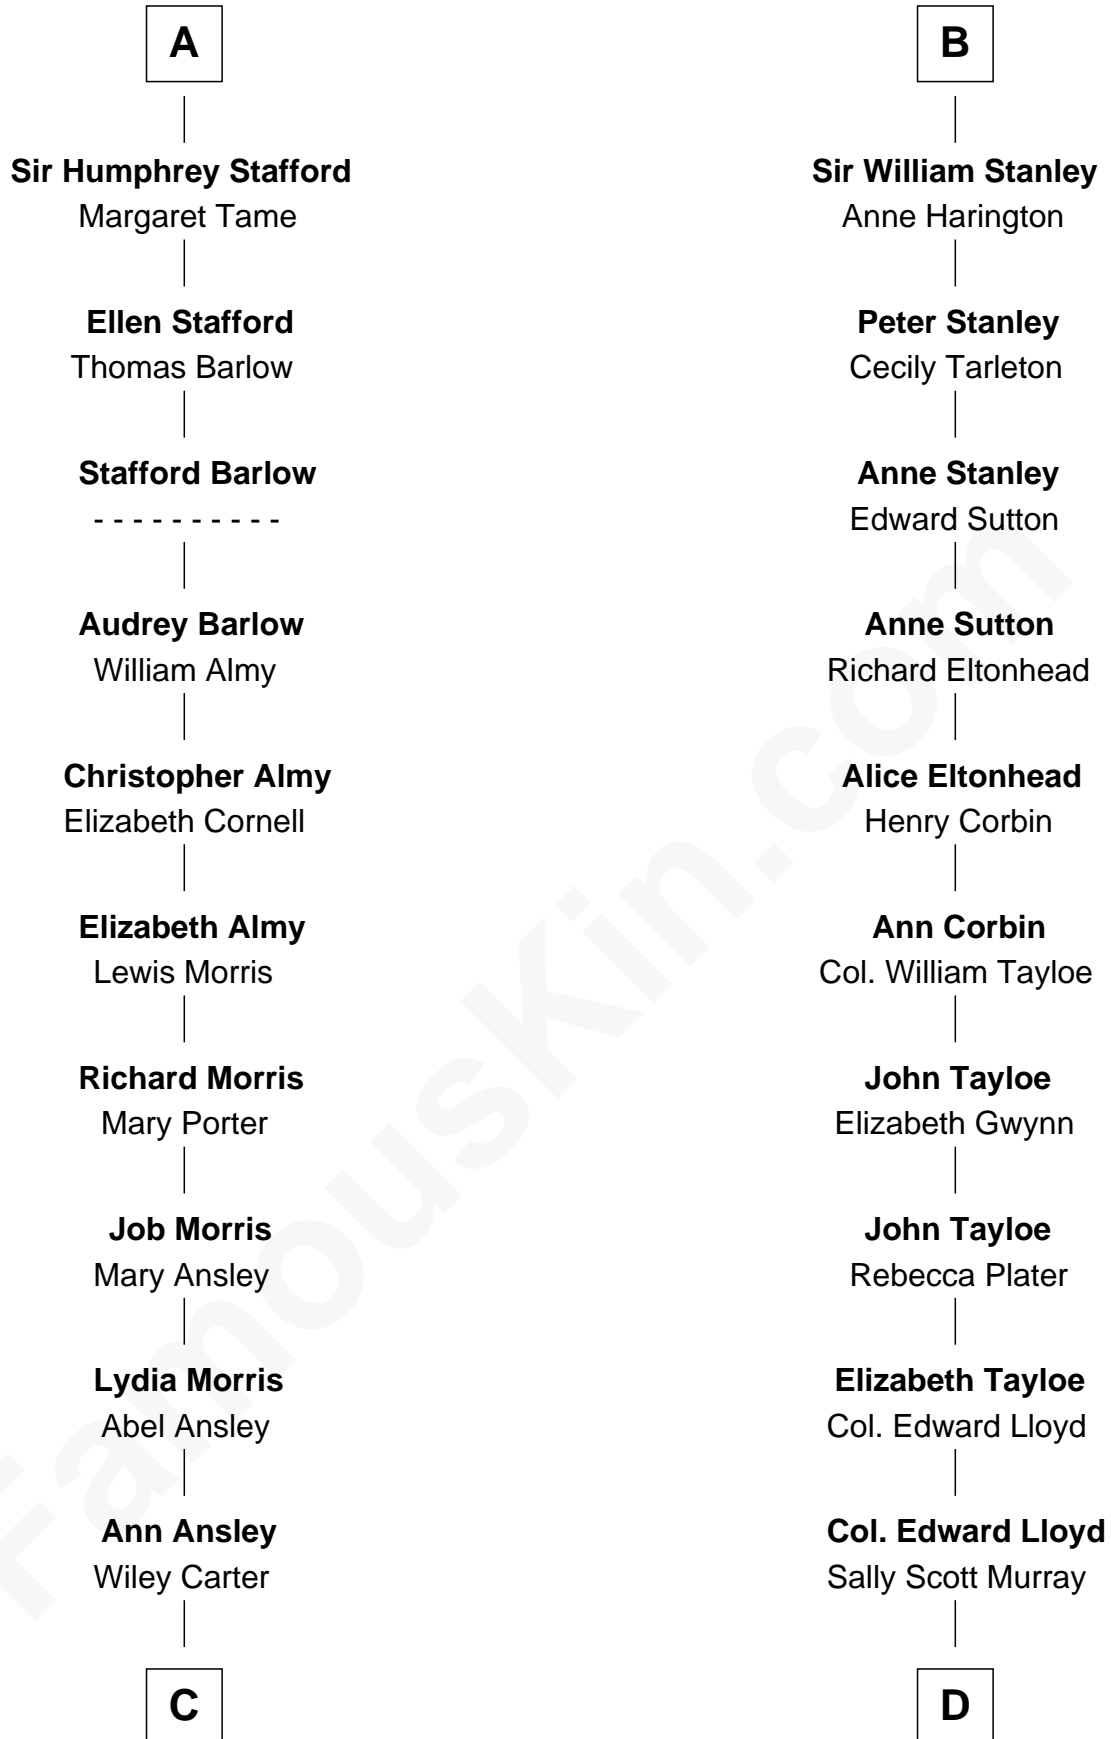

FamousKin.com Relationship Chart of

Jimmy Carter

39th U.S. President

18th cousin 2 times removed of

Henry Lloyd

40th Governor of Maryland

C

Littleberry Walker Carter

Mary Ann Diligent Seals

William Archibald Carter

Nina Pratt

Earl Carter

Lillian Gordy

Jimmy Carter

39th U.S. President

D