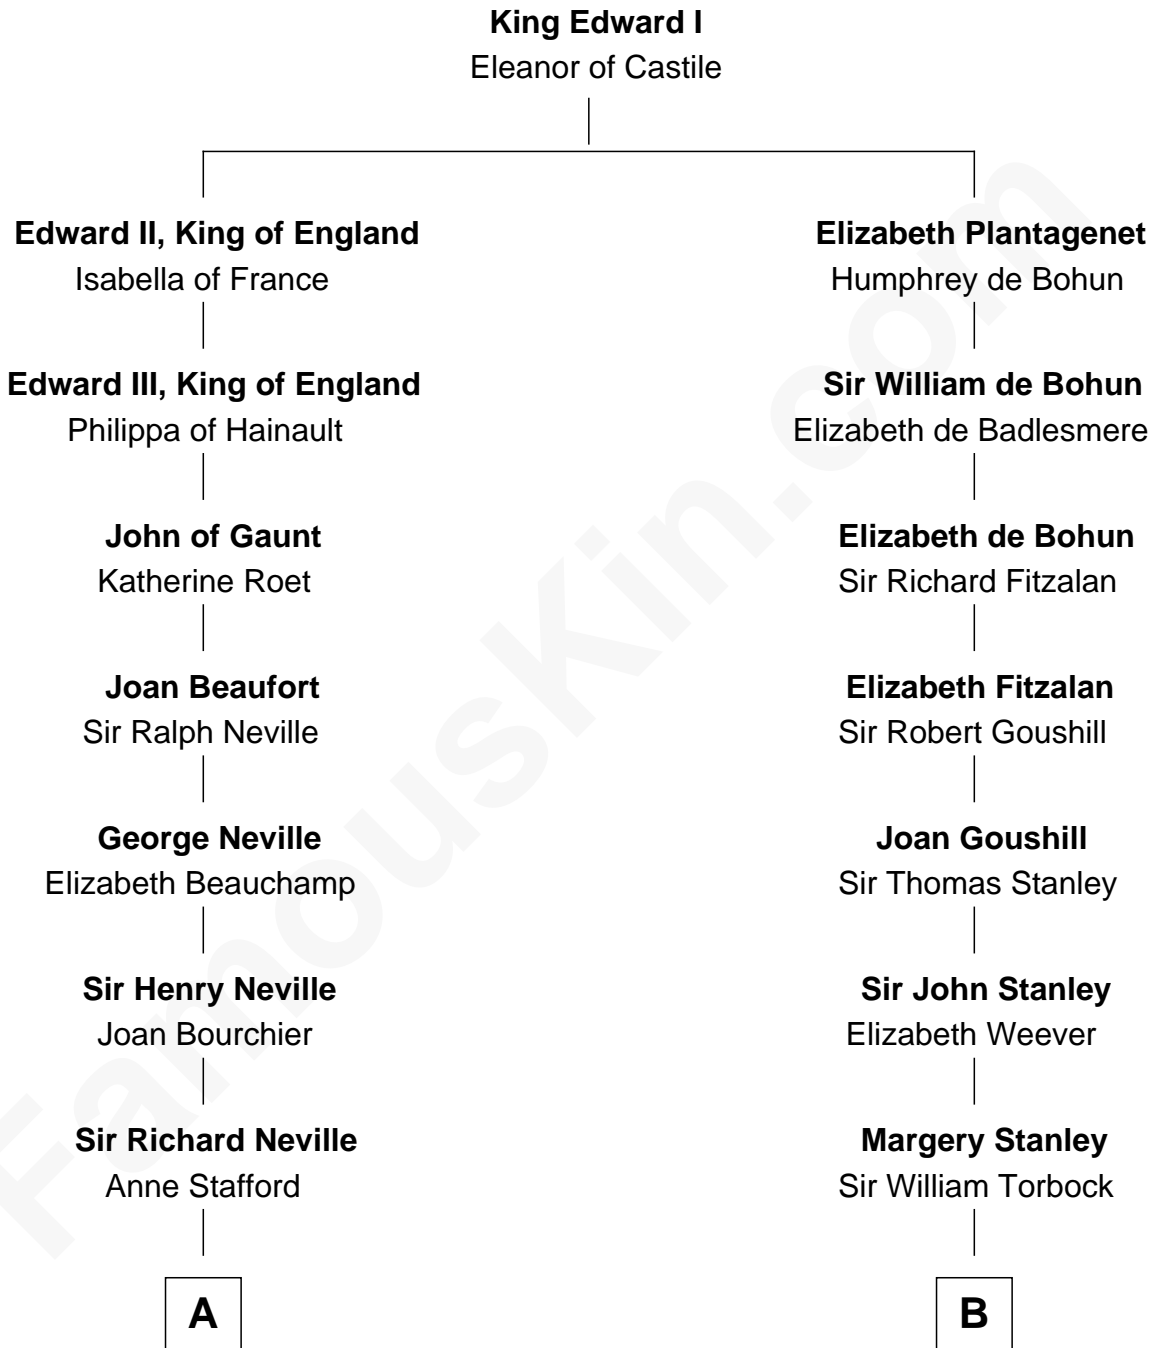

FamousKin.com Relationship Chart of

Jimmy Carter

39th U.S. President

18th cousin 3 times removed of

Henry Lloyd

40th Governor of Maryland

C

Mary Kay
John Pratt

James E. Pratt
Sophronia C. Cowan

Nina Pratt
William Archibald Carter

Earl Carter
Lillian Gordy

Jimmy Carter
39th U.S. President

D

Daniel Lloyd
Catherine Henry

Henry Lloyd
40th Governor of Maryland

FamousKin.com