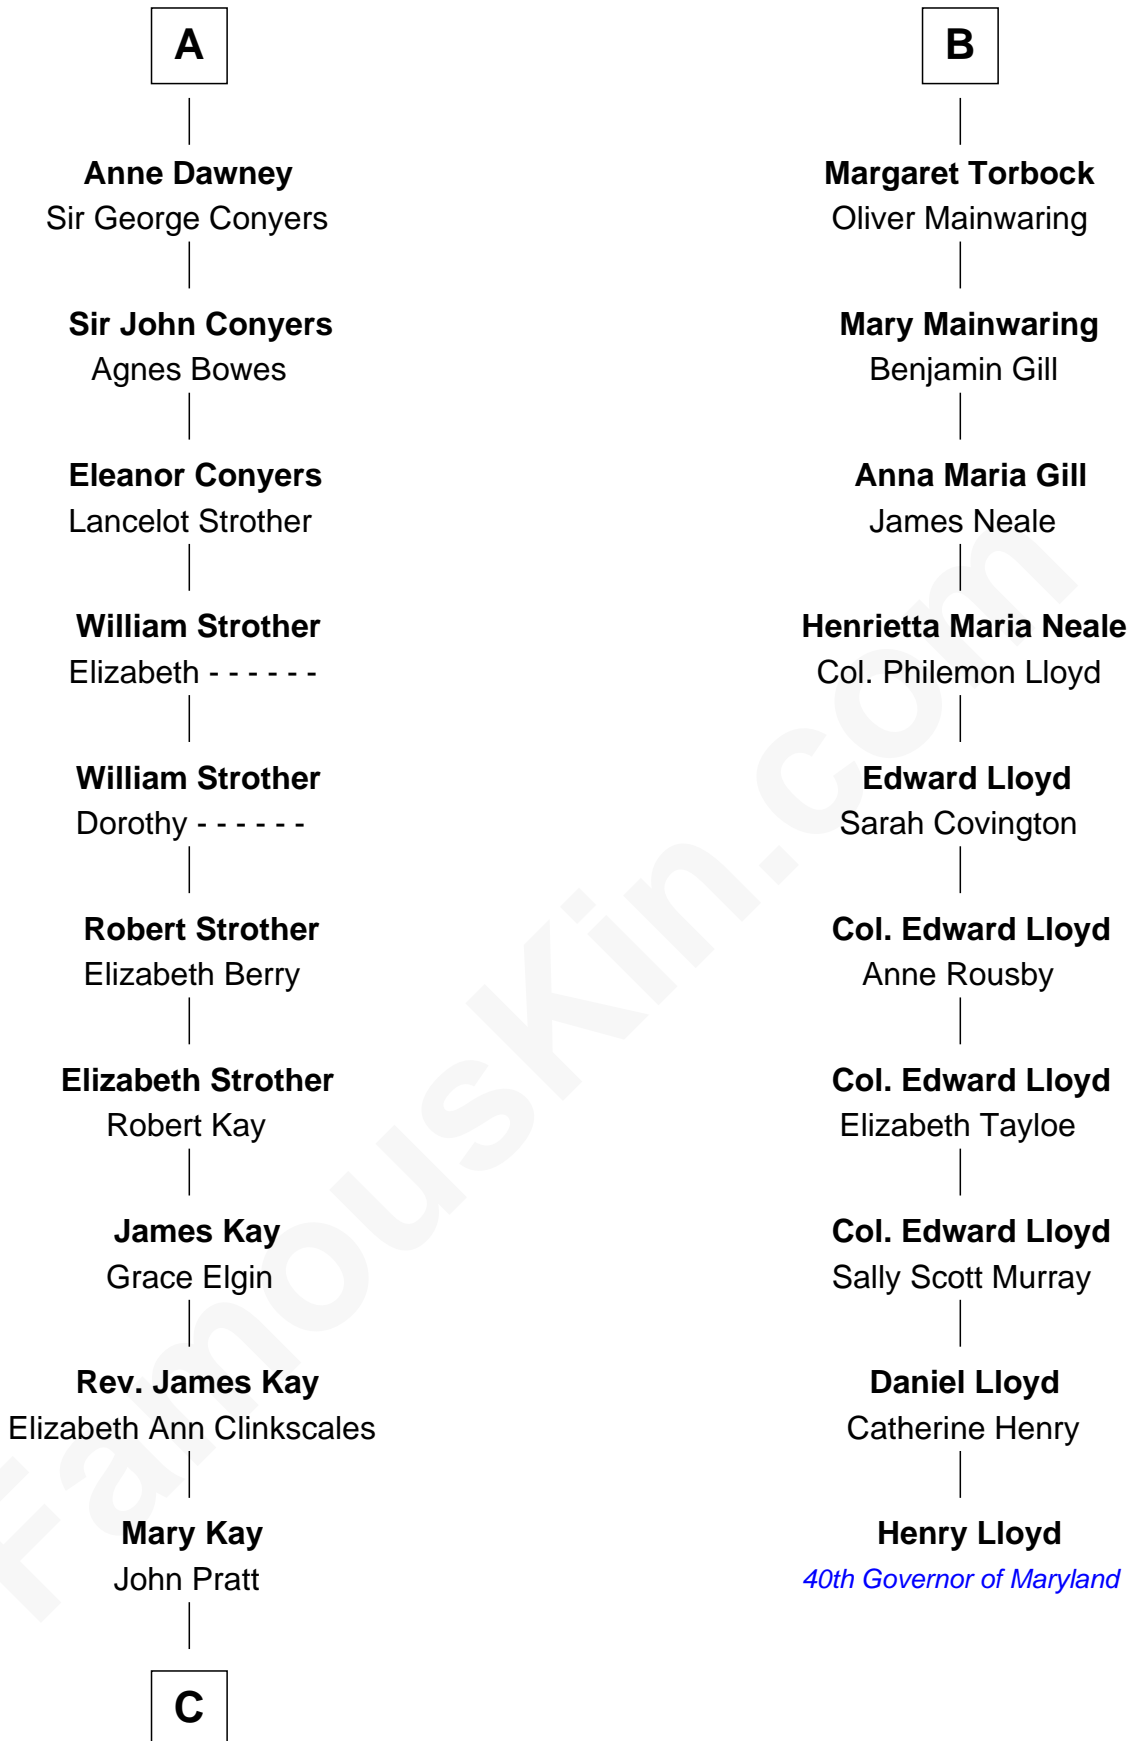

# FamousKin.com Relationship Chart of

**Jimmy Carter**

*39th U.S. President*

16th cousin 4 times removed of

**Henry Lloyd**

*40th Governor of Maryland*

**Sir William de Bohun**  
Elizabeth de Badlesmere

**C**

—  
**James E. Pratt**  
Sophronia C. Cowan

—  
**Nina Pratt**  
William Archibald Carter

—  
**Earl Carter**  
Lillian Gordy

—  
**Jimmy Carter**  
*39th U.S. President*

FamousKin.com