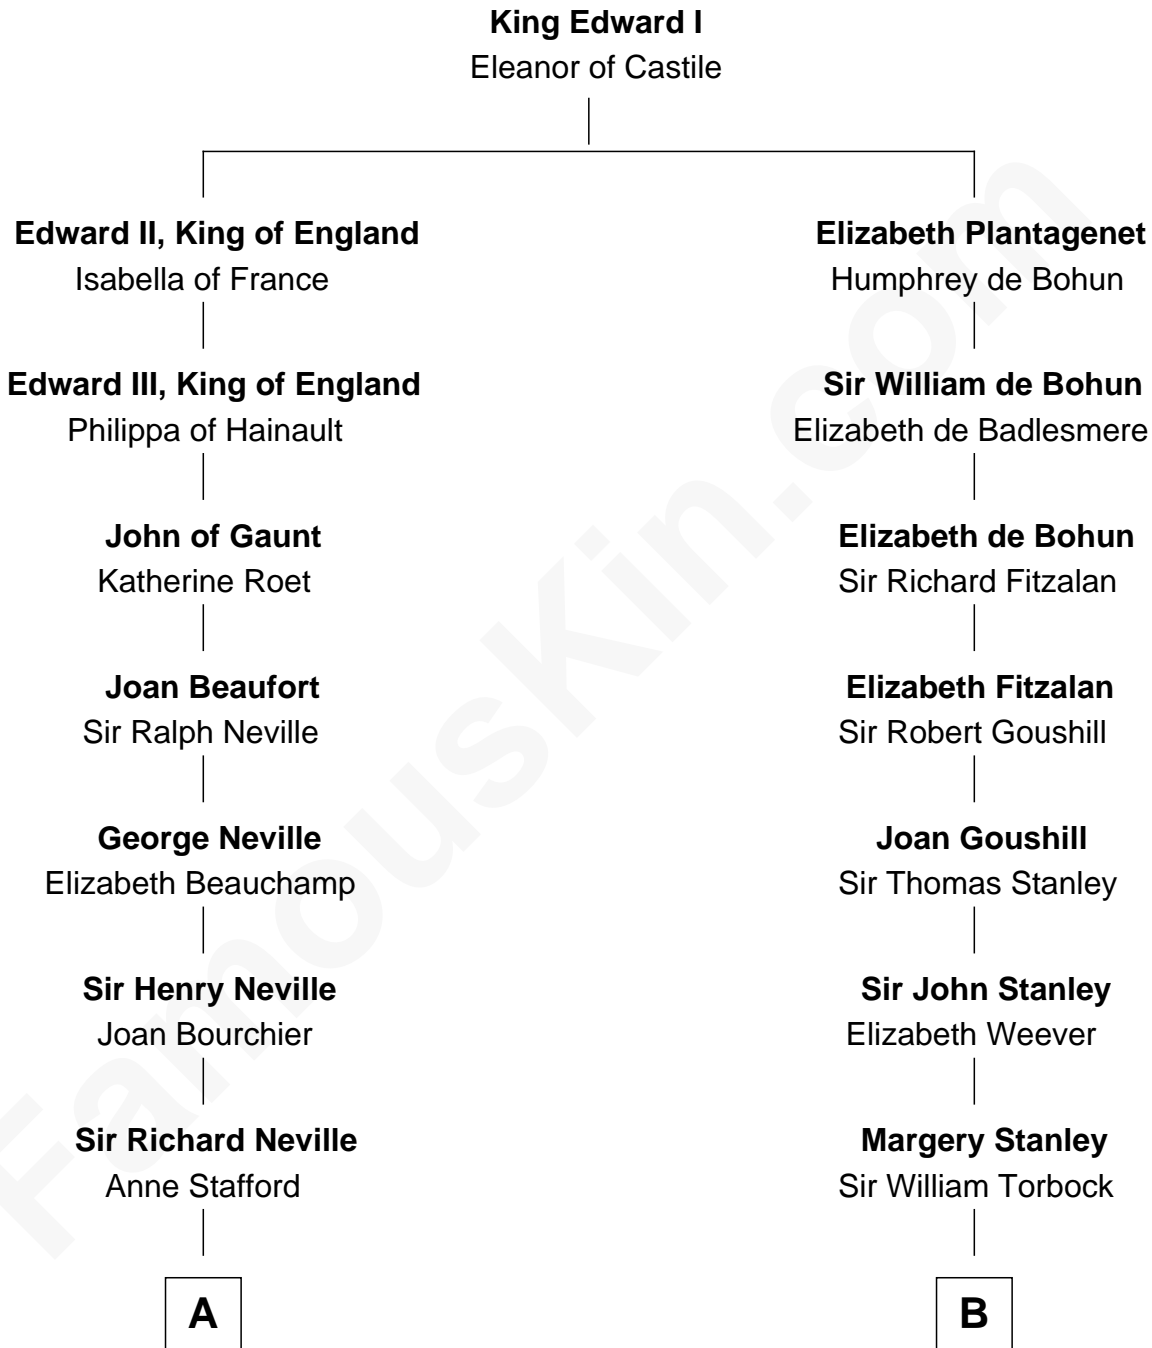

FamousKin.com Relationship Chart of

Jimmy Carter

39th U.S. President

16th cousin 5 times removed of

Charles Goldsborough

16th Governor of Maryland

C

—
Mary Kay
John Pratt

—
James E. Pratt
Sophronia C. Cowan

—
Nina Pratt
William Archibald Carter

—
Earl Carter
Lillian Gordy

—
Jimmy Carter
39th U.S. President

FamousKin.com