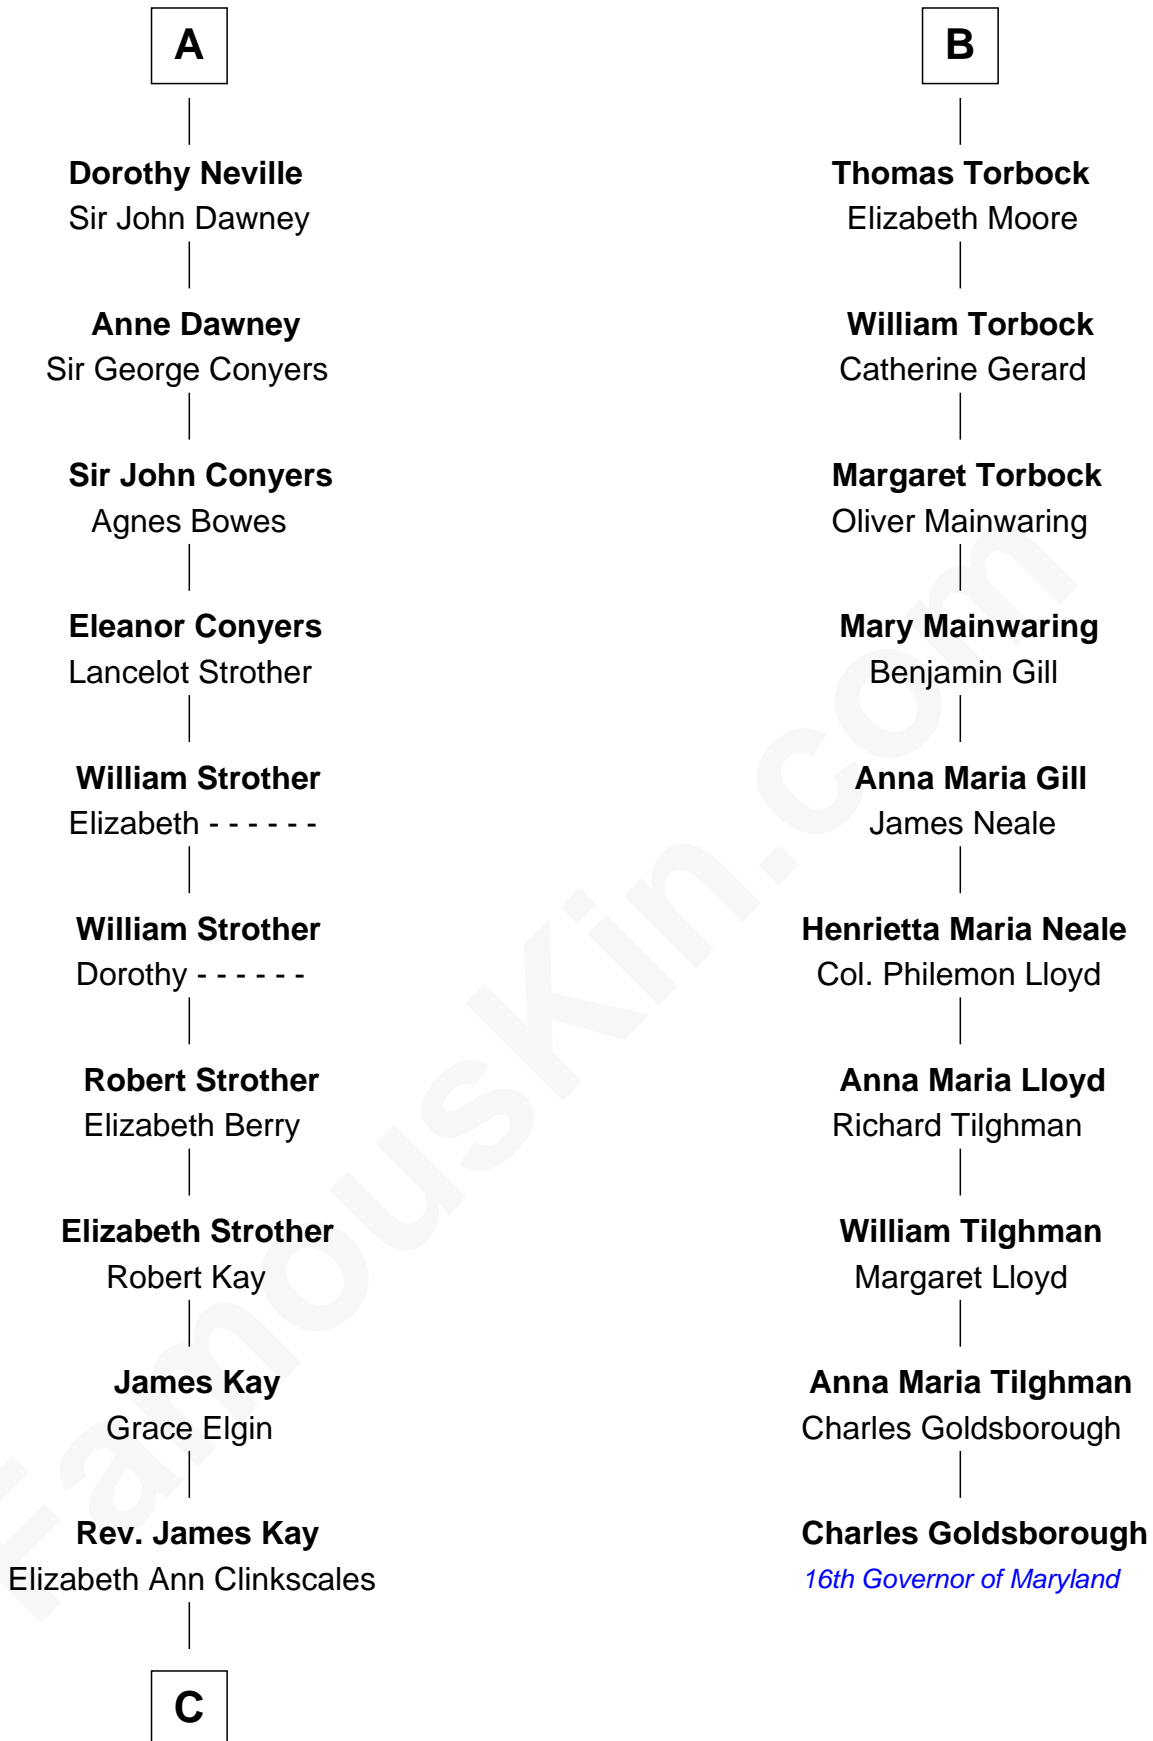

FamousKin.com Relationship Chart of

Jimmy Carter

39th U.S. President

16th cousin 5 times removed of

Charles Goldsborough

16th Governor of Maryland

C

—
Mary Kay
John Pratt

—
James E. Pratt
Sophronia C. Cowan

—
Nina Pratt
William Archibald Carter

—
Earl Carter
Lillian Gordy

—
Jimmy Carter
39th U.S. President

FamousKin.com