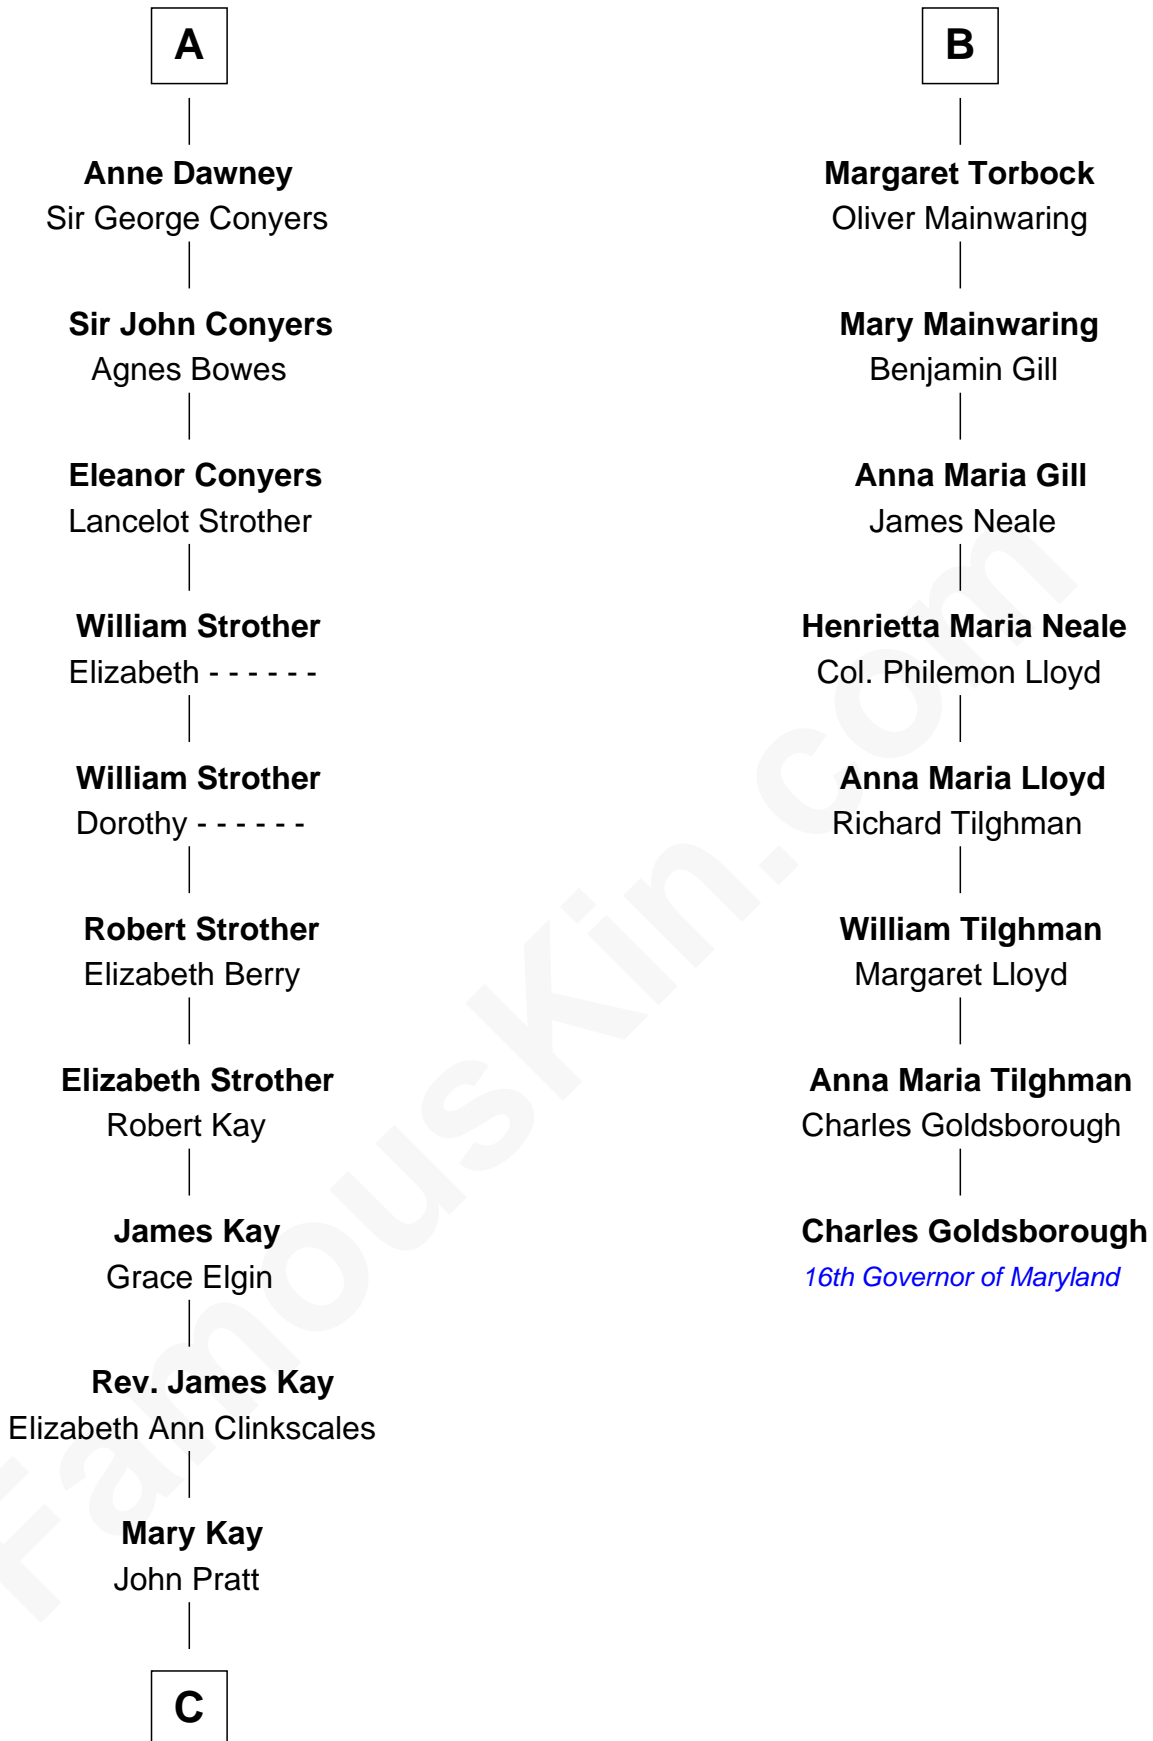

# FamousKin.com Relationship Chart of

**Jimmy Carter**

*39th U.S. President*

14th cousin 6 times removed of

**Charles Goldsborough**

*16th Governor of Maryland*

**Richard Fitzalan**  
Eleanor Plantagenet

**Joan Fitzalan**  
Humphrey de Bohun

**Eleanor de Bohun**  
Sir Thomas Plantagenet

**Anne Plantagenet**  
Sir William Bouchier

**Sir John Bouchier**  
Margaret Berners

**Joan Bouchier**  
Sir Henry Neville

**Sir Richard Neville**  
Anne Stafford

**Dorothy Neville**  
Sir John Dawney

**A**

**Sir Richard Fitzalan**  
Elizabeth de Bohun

**Elizabeth Fitzalan**  
Sir Robert Goushill

**Joan Goushill**  
Sir Thomas Stanley

**Sir John Stanley**  
Elizabeth Weever

**Margery Stanley**  
Sir William Torbock

**Thomas Torbock**  
Elizabeth Moore

**William Torbock**  
Catherine Gerard

**B**

**C**

—  
**James E. Pratt**  
Sophronia C. Cowan

—  
**Nina Pratt**  
William Archibald Carter