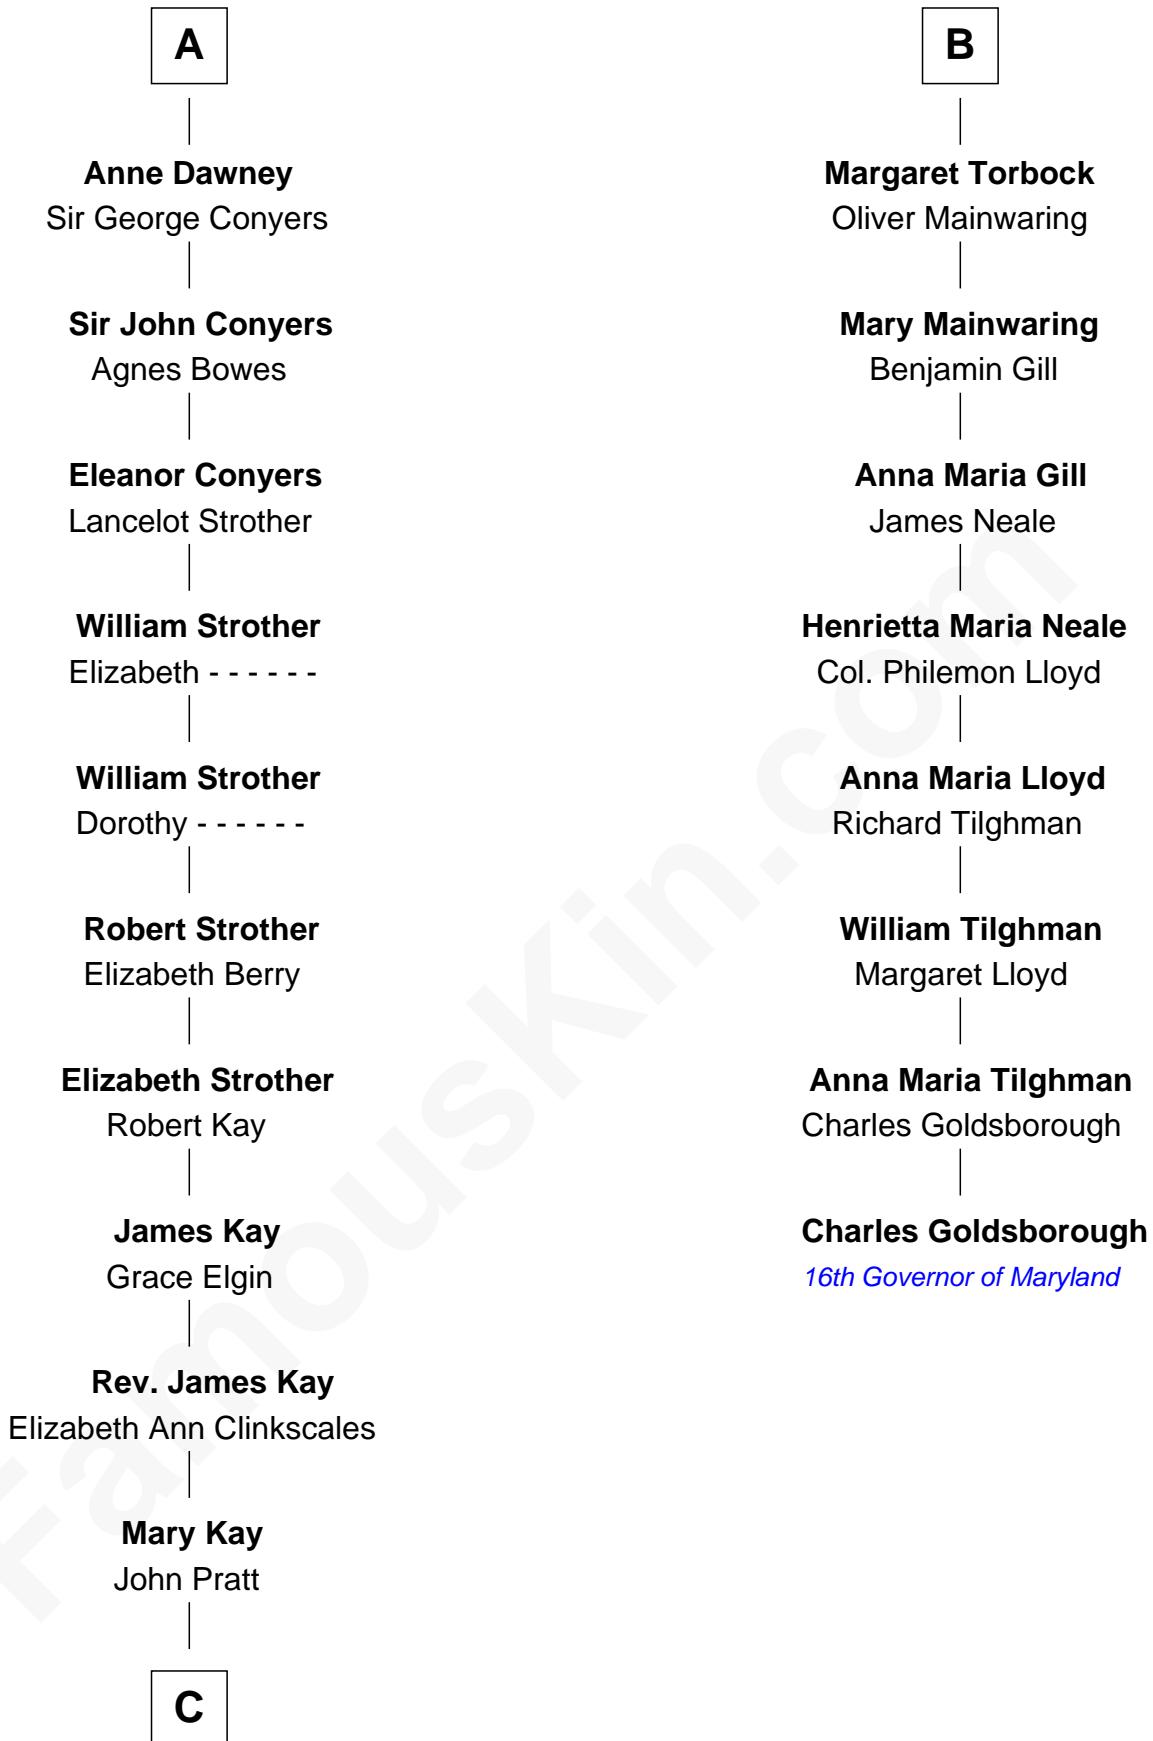

# FamousKin.com Relationship Chart of

**Jimmy Carter**

*39th U.S. President*

14th cousin 6 times removed of

**Charles Goldsborough**

*16th Governor of Maryland*

**Sir William de Bohun**  
Elizabeth de Badlesmere

**C**

—  
**James E. Pratt**  
Sophronia C. Cowan

—  
**Nina Pratt**  
William Archibald Carter

—  
**Earl Carter**  
Lillian Gordy

—  
**Jimmy Carter**  
*39th U.S. President*

FamousKin.com