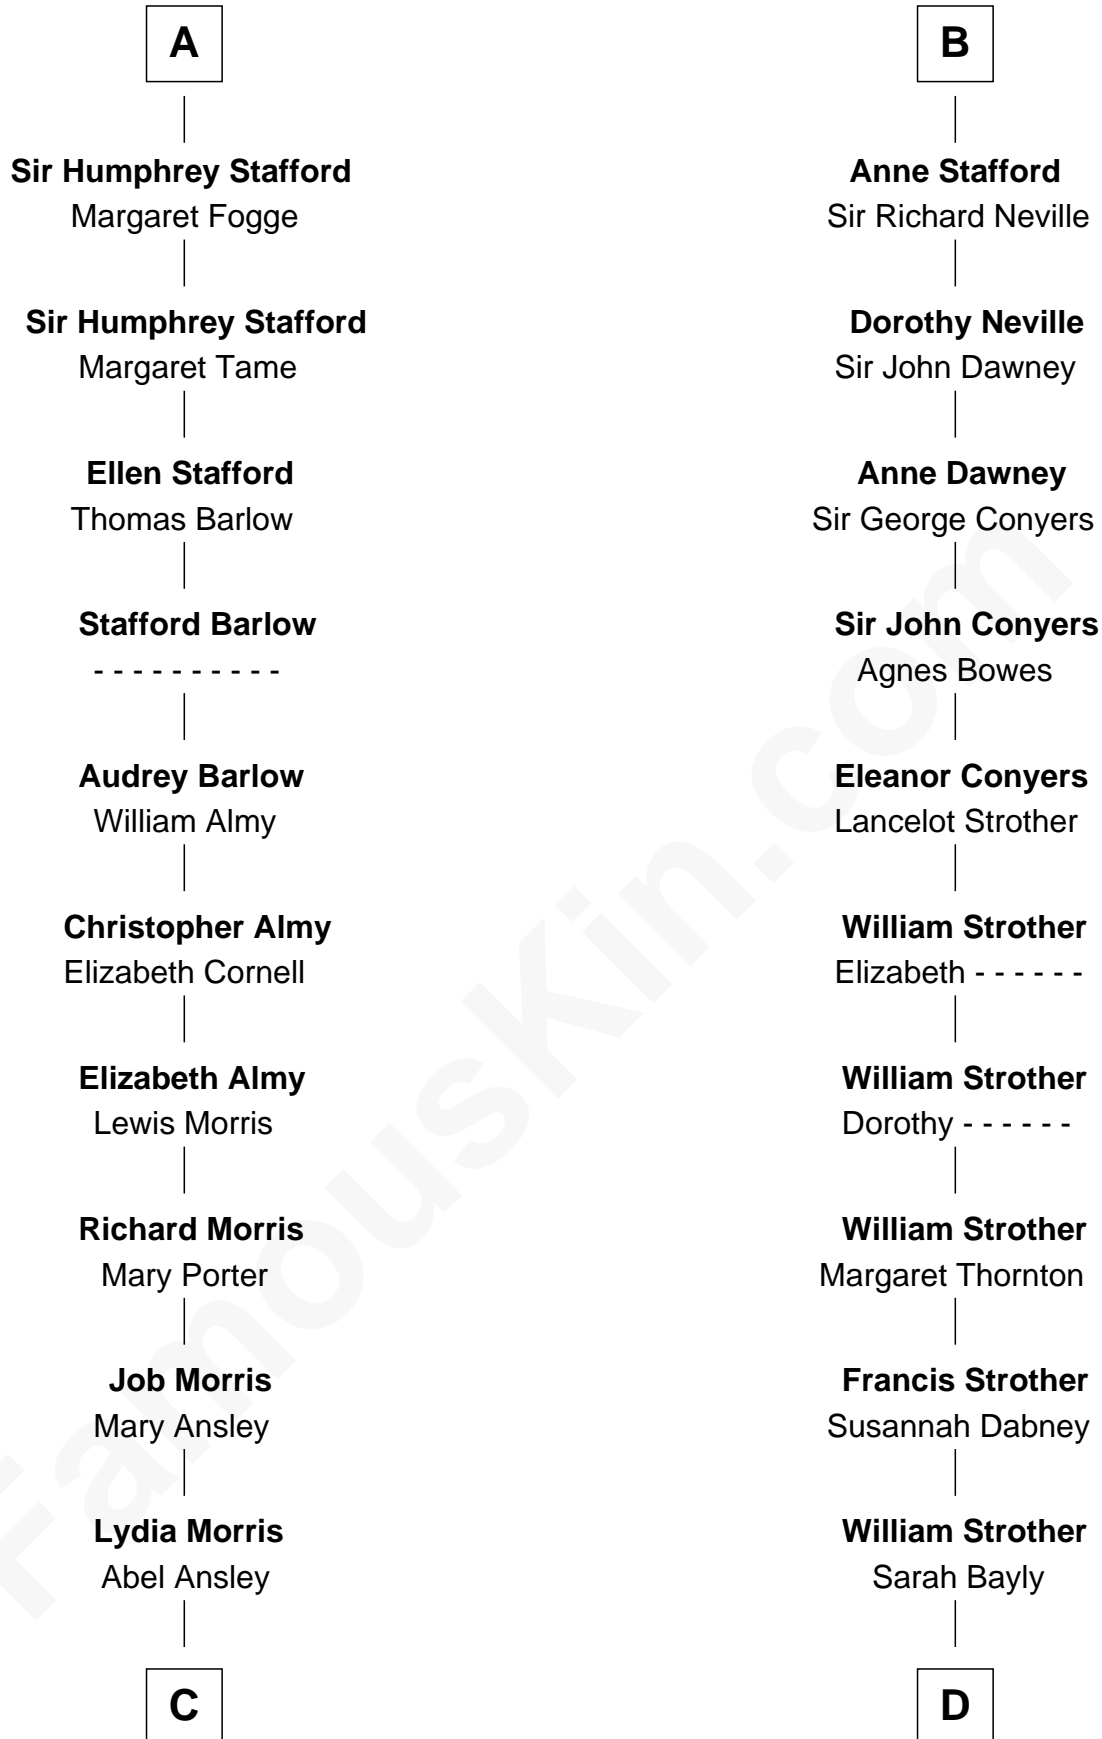

FamousKin.com Relationship Chart of

Jimmy Carter

39th U.S. President

18th cousin 3 times removed of

Zachary Taylor

12th U.S. President

John de Botetourte

Maud FitzThomas

Humphrey Stafford
Katherine Fray

A

Ada de Botetourte
Sir John de St. Philibert

Maud de St. Philibert
Sir Warin Trussell

Maud Trussell
Sir John de Hastang

Maud de Hastang
Ralph Stafford

Sir Humphrey Stafford
Elizabeth Burdet

Sir Humphrey Stafford
Eleanor Aylesbury

Humphrey Stafford
Katherine Fray

B

C

Ann Ansley
Wiley Carter

Littleberry Walker Carter
Mary Ann Diligent Seals

William Archibald Carter
Nina Pratt

Earl Carter
Lillian Gordy

Jimmy Carter
39th U.S. President

D

Sarah Dabney Strother
Col. Richard Taylor

Zachary Taylor
12th U.S. President

FamousKin.com