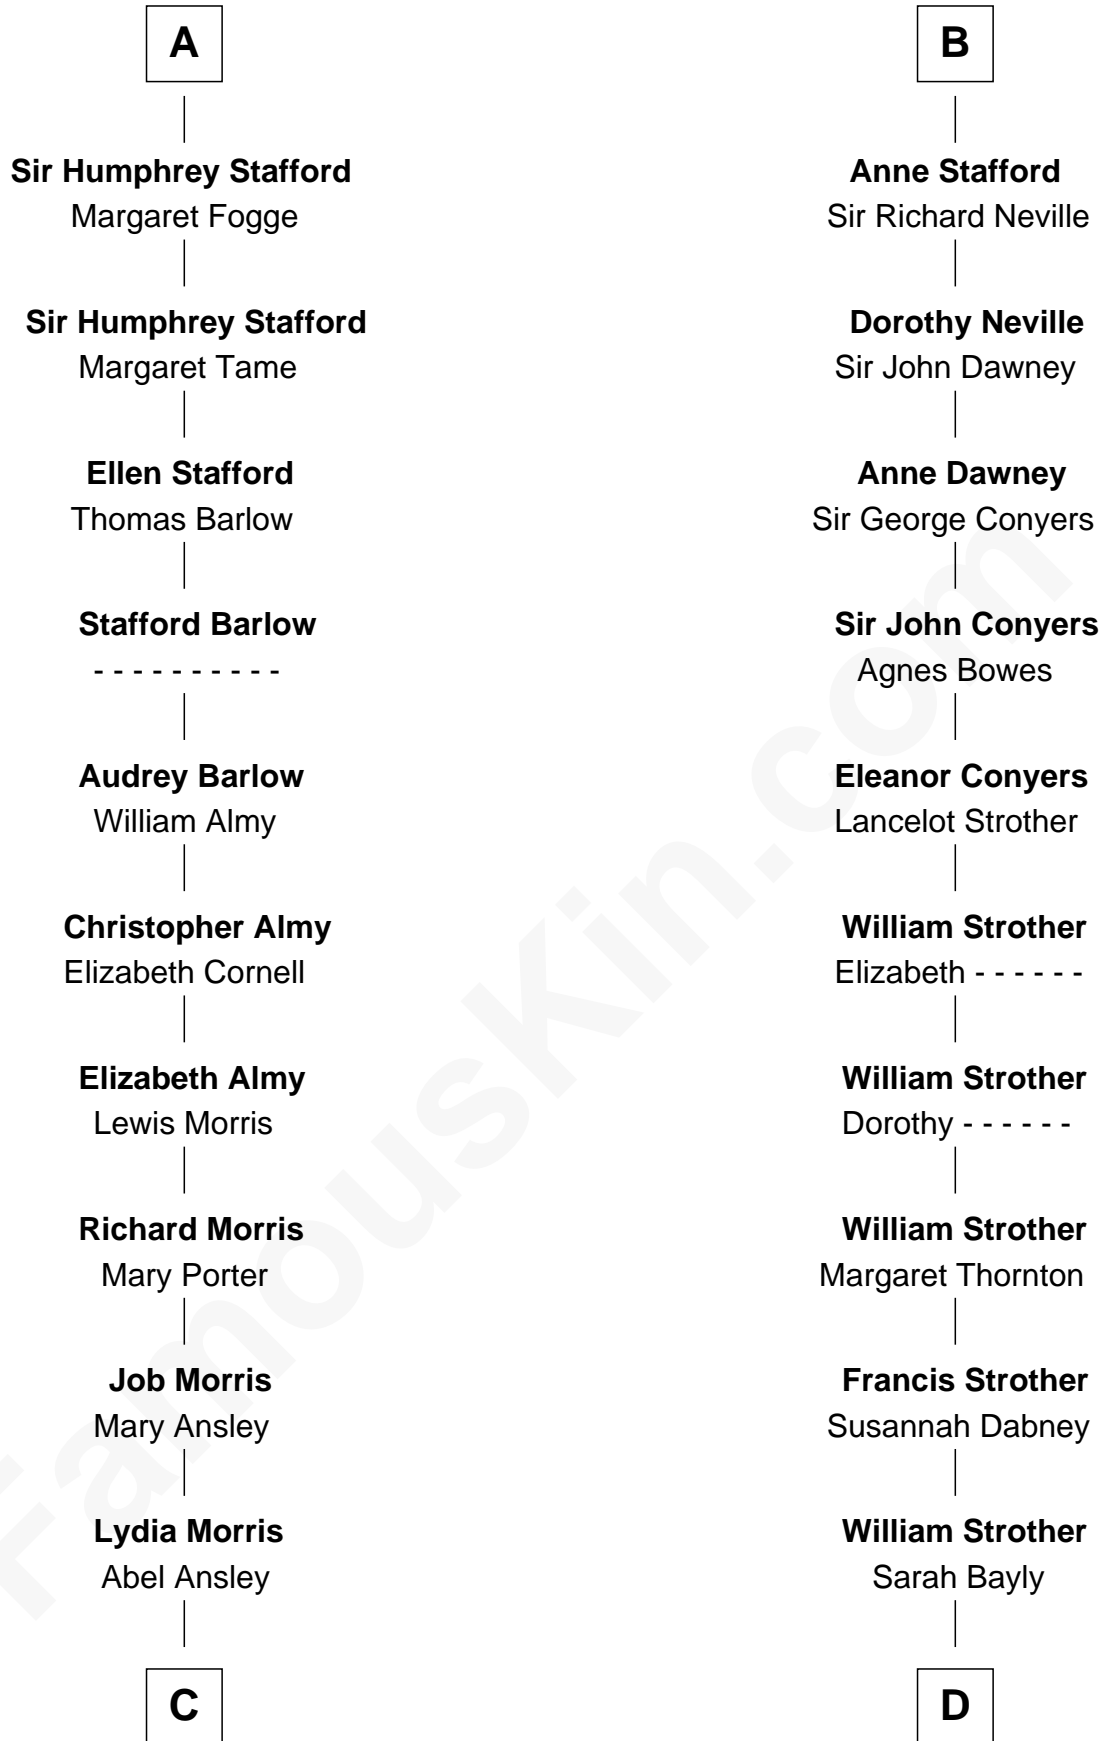

FamousKin.com Relationship Chart of

Jimmy Carter

39th U.S. President

18th cousin 3 times removed of

Zachary Taylor

12th U.S. President

Warin Mainwaring

Agnes Arderne

Matilda de Mainwaring

Sir William Trussell

Sir Warin Trussell

Maud de St. Philibert

Maud Trussell

Sir John de Hastang

Maud de Hastang

Ralph Stafford

Elizabeth Burdet

Sir Humphrey Stafford

Eleanor Aylesbury

Humphrey Stafford

Katherine Fray

B

C

Ann Ansley
Wiley Carter

Littleberry Walker Carter
Mary Ann Diligent Seals

William Archibald Carter
Nina Pratt

Earl Carter
Lillian Gordy

Jimmy Carter
39th U.S. President

D

Sarah Dabney Strother
Col. Richard Taylor

Zachary Taylor
12th U.S. President