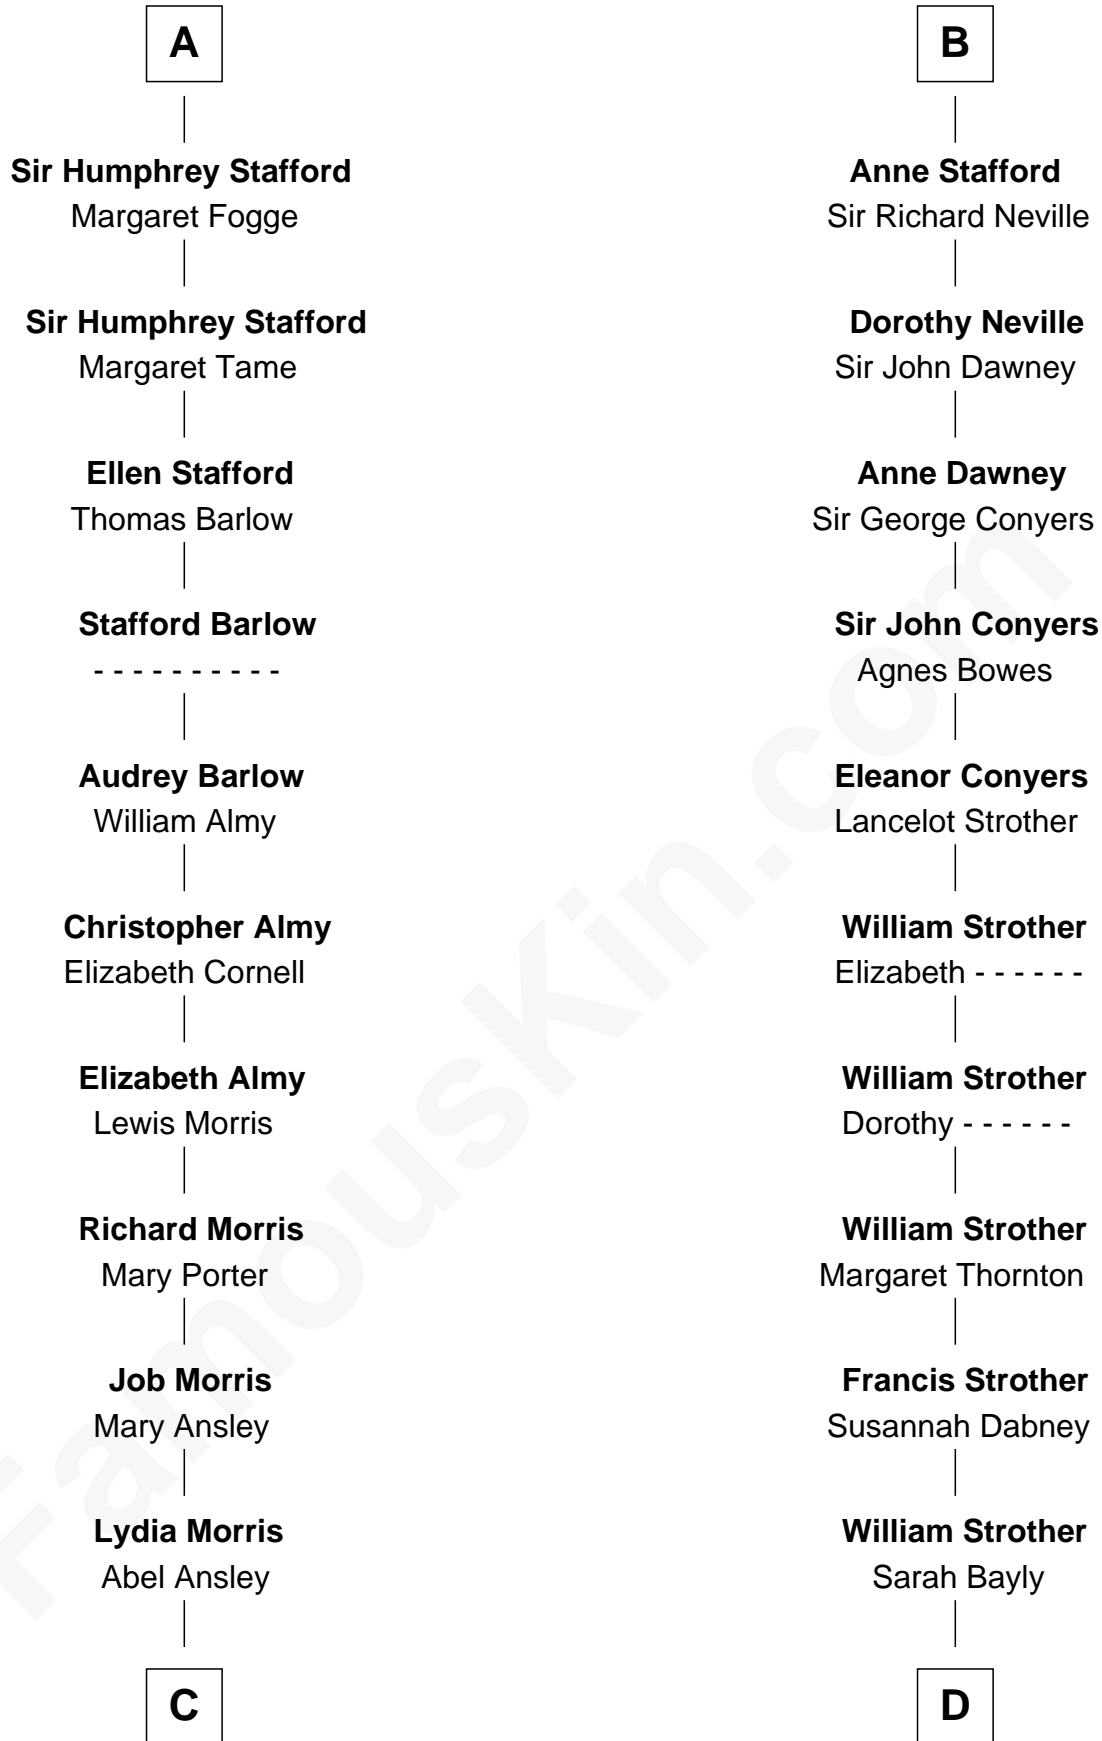

# FamousKin.com Relationship Chart of

**Jimmy Carter**

*39th U.S. President*

18th cousin 3 times removed of

**Zachary Taylor**

*12th U.S. President*

**Nicholas de Stafford**

**C**

**Ann Ansley**  
Wiley Carter

**Littleberry Walker Carter**  
Mary Ann Diligent Seals

**William Archibald Carter**  
Nina Pratt

**Earl Carter**  
Lillian Gordy

**Jimmy Carter**  
*39th U.S. President*

**D**

**Sarah Dabney Strother**  
Col. Richard Taylor

**Zachary Taylor**  
*12th U.S. President*

FamousKin.com