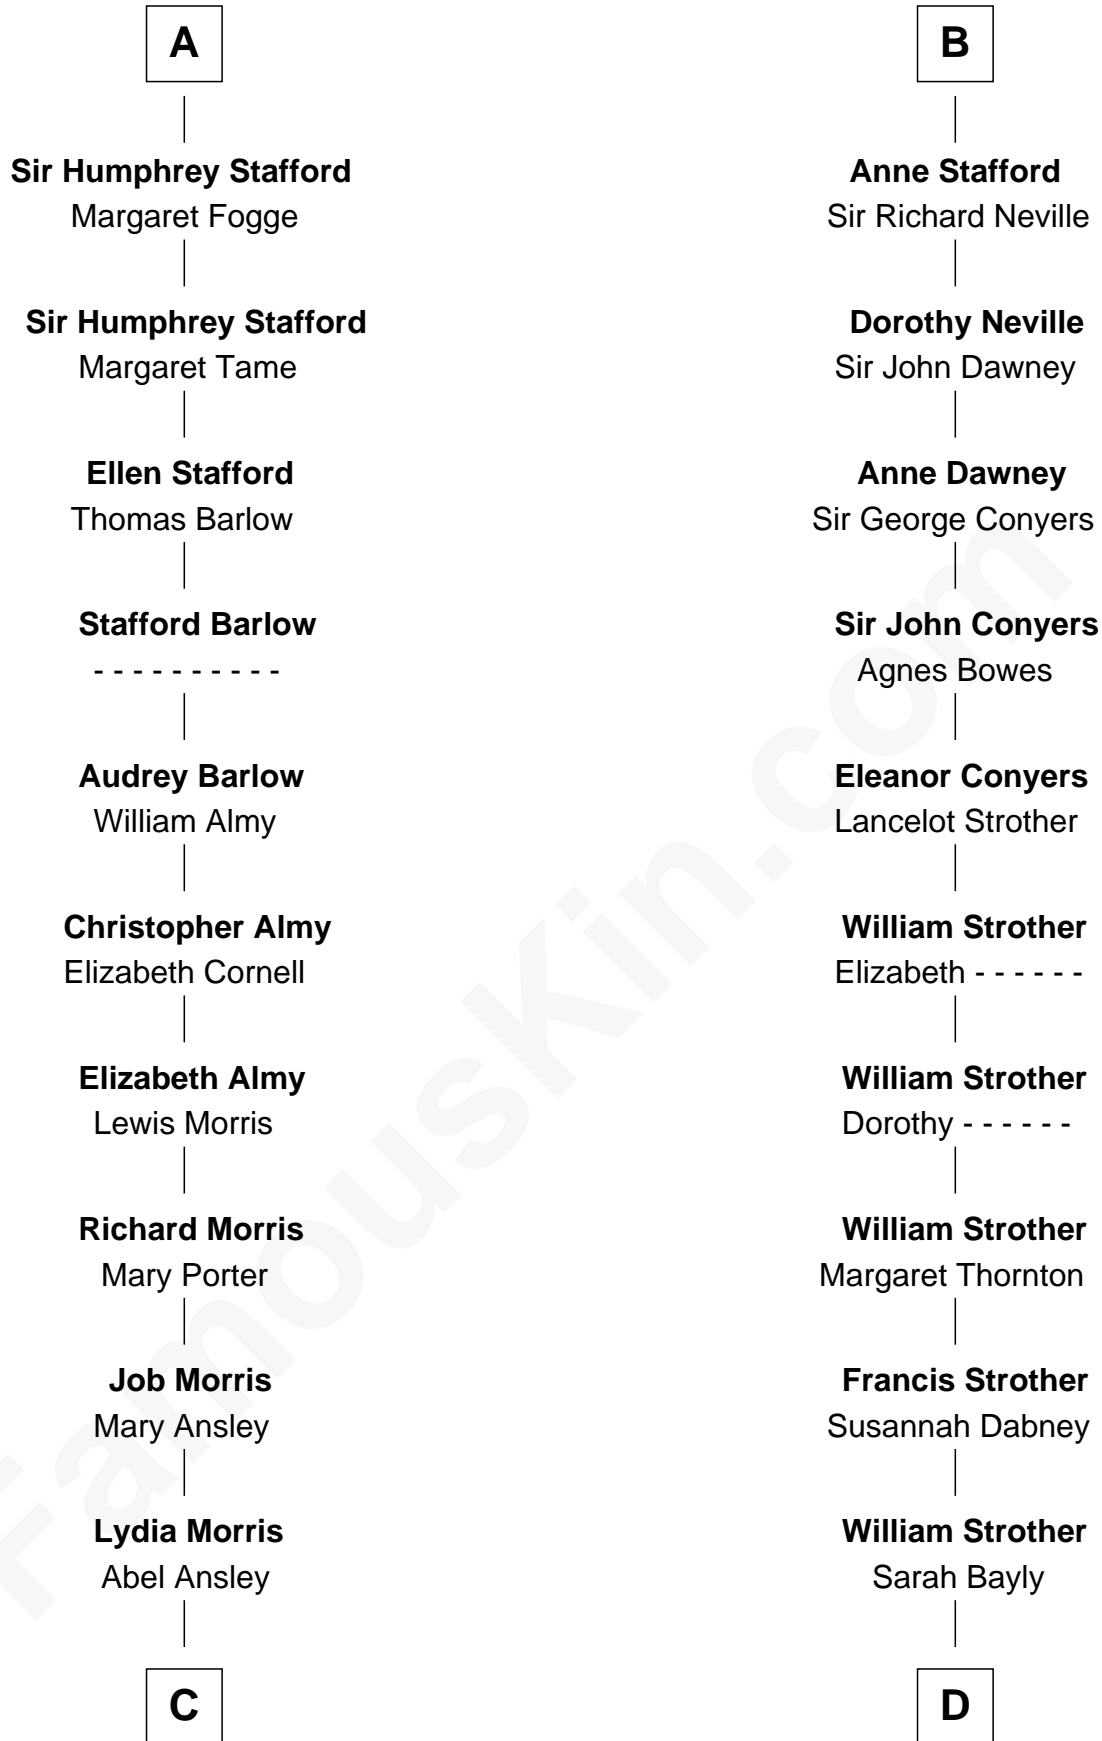

FamousKin.com Relationship Chart of

Jimmy Carter

39th U.S. President

18th cousin 3 times removed of

Zachary Taylor

12th U.S. President

Ralph Basset

Hawise - - - - -

Humphrey Stafford
Katherine Fray

A

Margaret Basset
Edmund de Stafford

Ralph de Stafford
Katherine de Hastang

Margaret Stafford
Sir John Stafford

Ralph Stafford
Maud de Hastang

Sir Humphrey Stafford
Elizabeth Burdet

Sir Humphrey Stafford
Eleanor Aylesbury

Humphrey Stafford
Katherine Fray

B

C

Ann Ansley
Wiley Carter

Littleberry Walker Carter
Mary Ann Diligent Seals

William Archibald Carter
Nina Pratt

Earl Carter
Lillian Gordy

Jimmy Carter
39th U.S. President

D

Sarah Dabney Strother
Col. Richard Taylor

Zachary Taylor
12th U.S. President

FamousKin.com