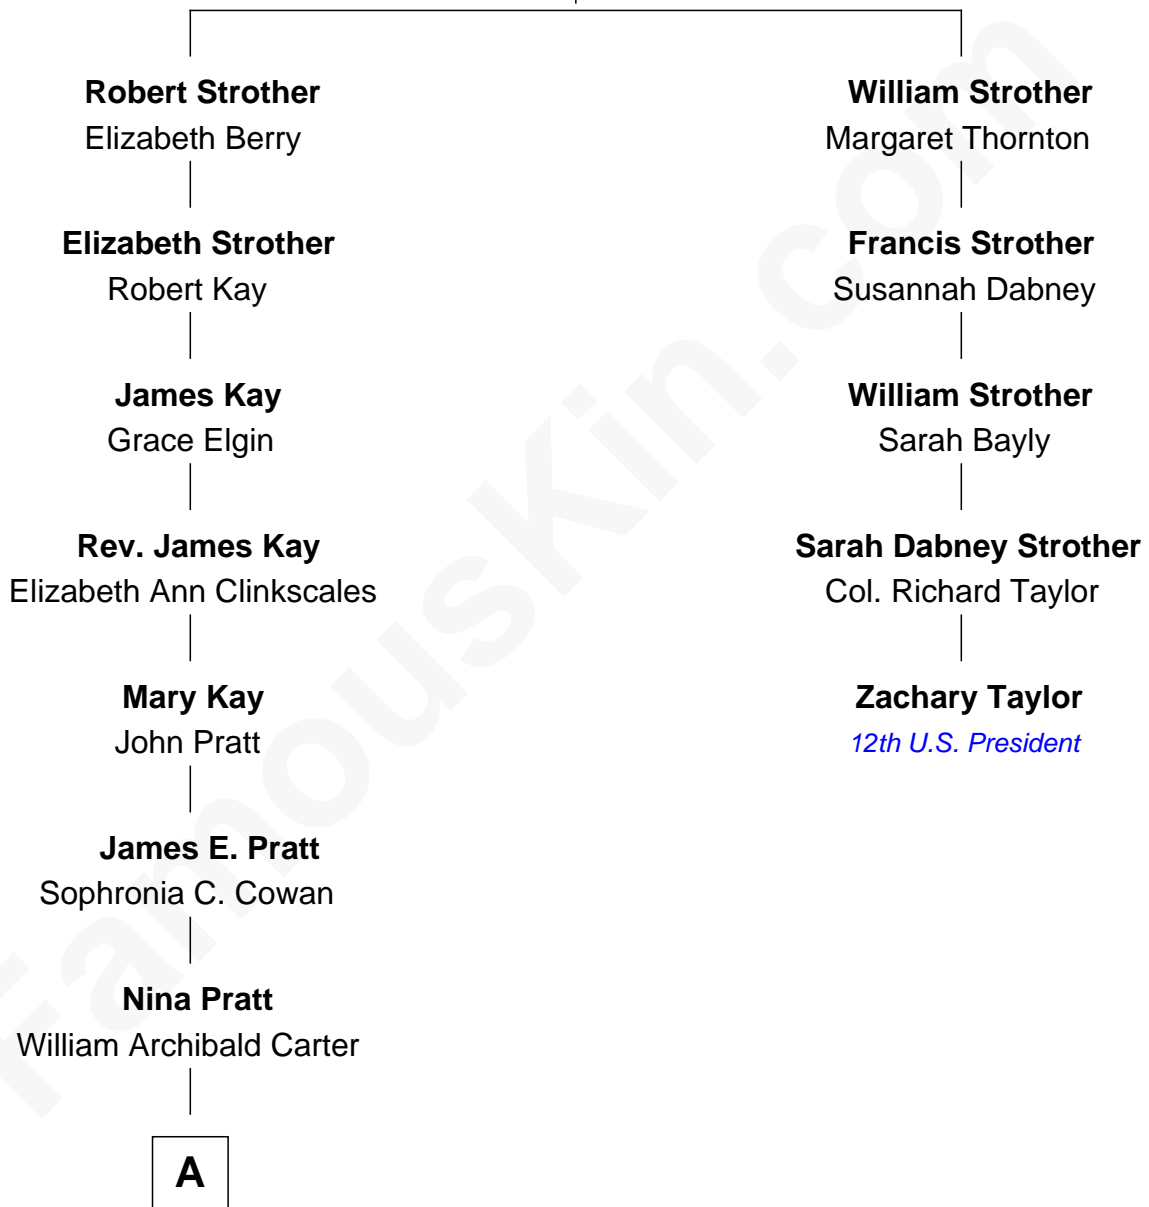

FamousKin.com Relationship Chart of

Jimmy Carter

39th U.S. President

4th cousin 4 times removed of

Zachary Taylor

12th U.S. President

William Strother

Dorothy - - - - -

A

—
Earl Carter
Lillian Gordy

—
Jimmy Carter
39th U.S. President

FamousKin.com