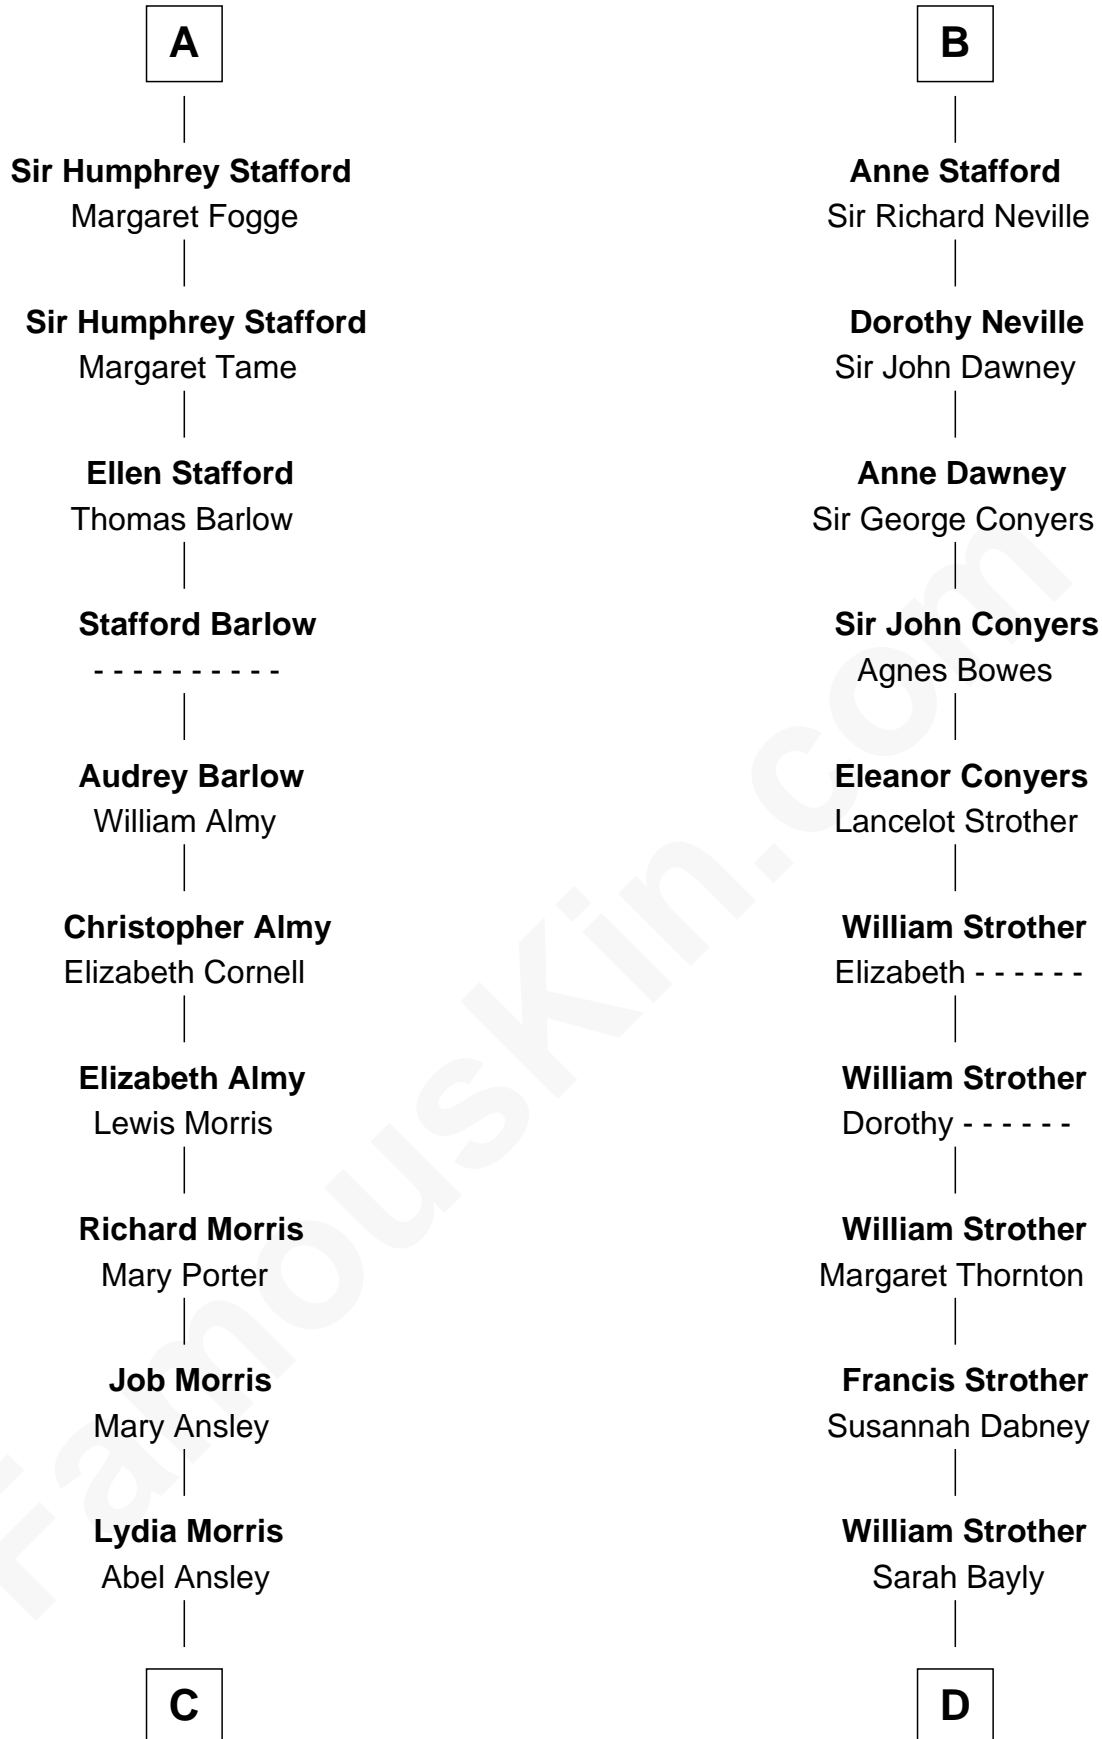

FamousKin.com Relationship Chart of

Jimmy Carter
39th U.S. President

18th cousin 3 times removed of

Zachary Taylor
12th U.S. President

Sir Roger de Huntingfield
Joice d'Engaine

Joan de Huntingfield
Sir Richard Basset

Sir Ralph Basset
Joan - - - - -

Joan Basset
Thomas de Aylesbury

Sir John Aylesbury
Isabel - - - - -

Sir Thomas Aylesbury
Katherine Pabenham

Eleanor Aylesbury
Sir Humphrey Stafford

Humphrey Stafford
Katherine Fray

A

Joan de Huntingfield
Sir Richard Basset

Sir Ralph Basset
Joan - - - - -

Joan Basset
Thomas de Aylesbury

Sir John Aylesbury
Isabel - - - - -

Sir Thomas Aylesbury
Katherine Pabenham

Eleanor Aylesbury
Sir Humphrey Stafford

Humphrey Stafford
Katherine Fray

B

C

Ann Ansley
Wiley Carter

Littleberry Walker Carter
Mary Ann Diligent Seals

William Archibald Carter
Nina Pratt

Earl Carter
Lillian Gordy

Jimmy Carter
39th U.S. President