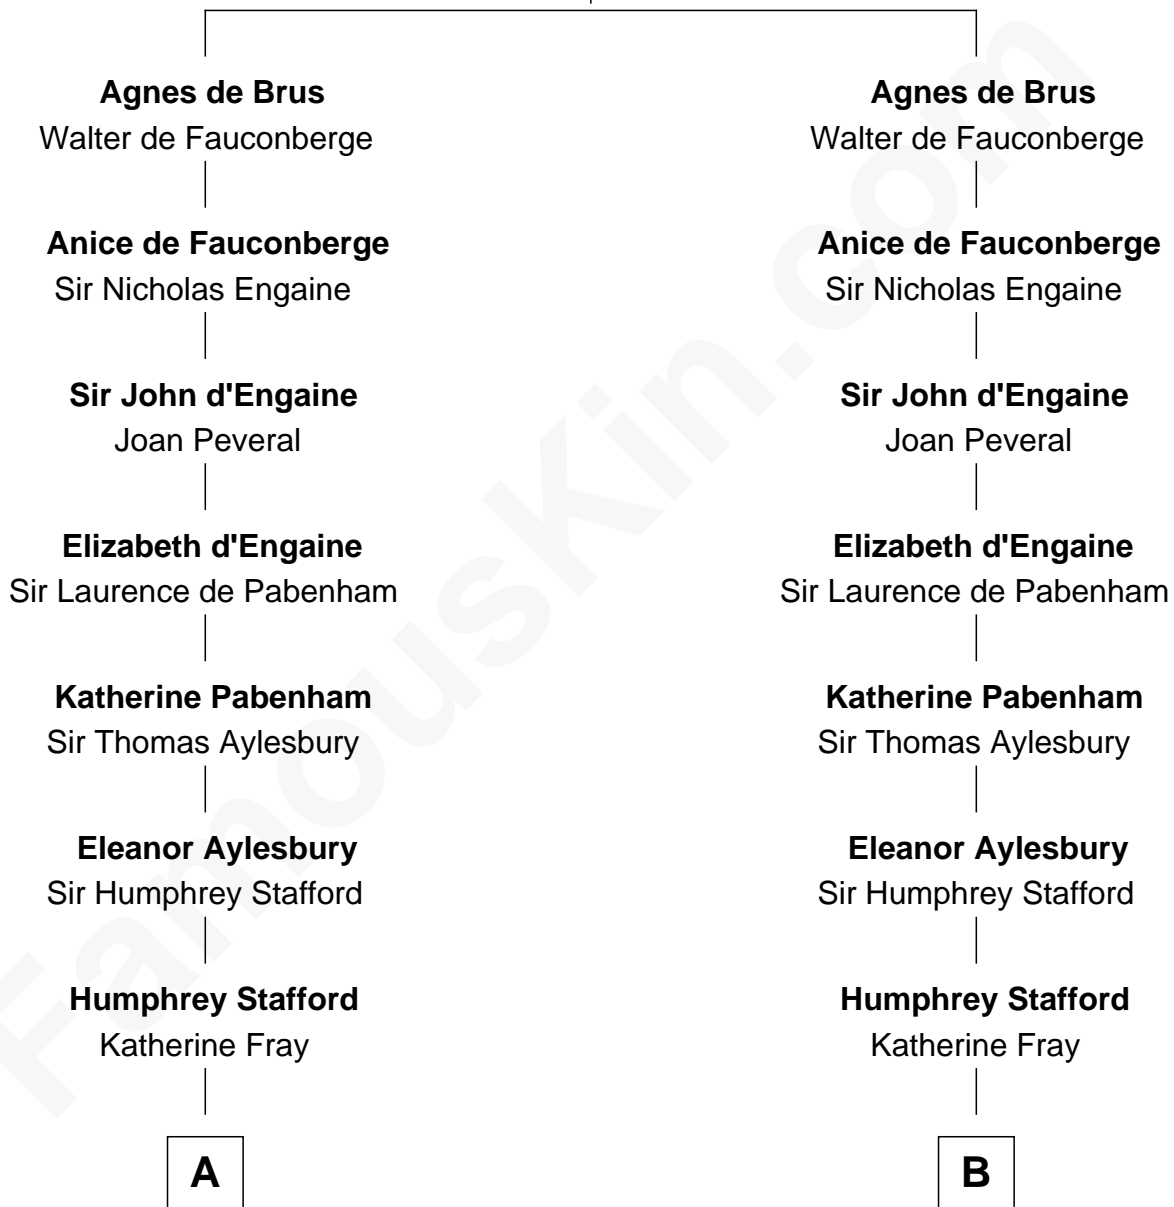

FamousKin.com Relationship Chart of

Jimmy Carter
39th U.S. President

18th cousin 3 times removed of

Zachary Taylor
12th U.S. President

Peter II de Brus
Hawise de Lancaster

C

Ann Ansley
Wiley Carter

Littleberry Walker Carter
Mary Ann Diligent Seals

William Archibald Carter
Nina Pratt

Earl Carter
Lillian Gordy

Jimmy Carter
39th U.S. President

D

Sarah Dabney Strother
Col. Richard Taylor

Zachary Taylor
12th U.S. President

FamousKin.com