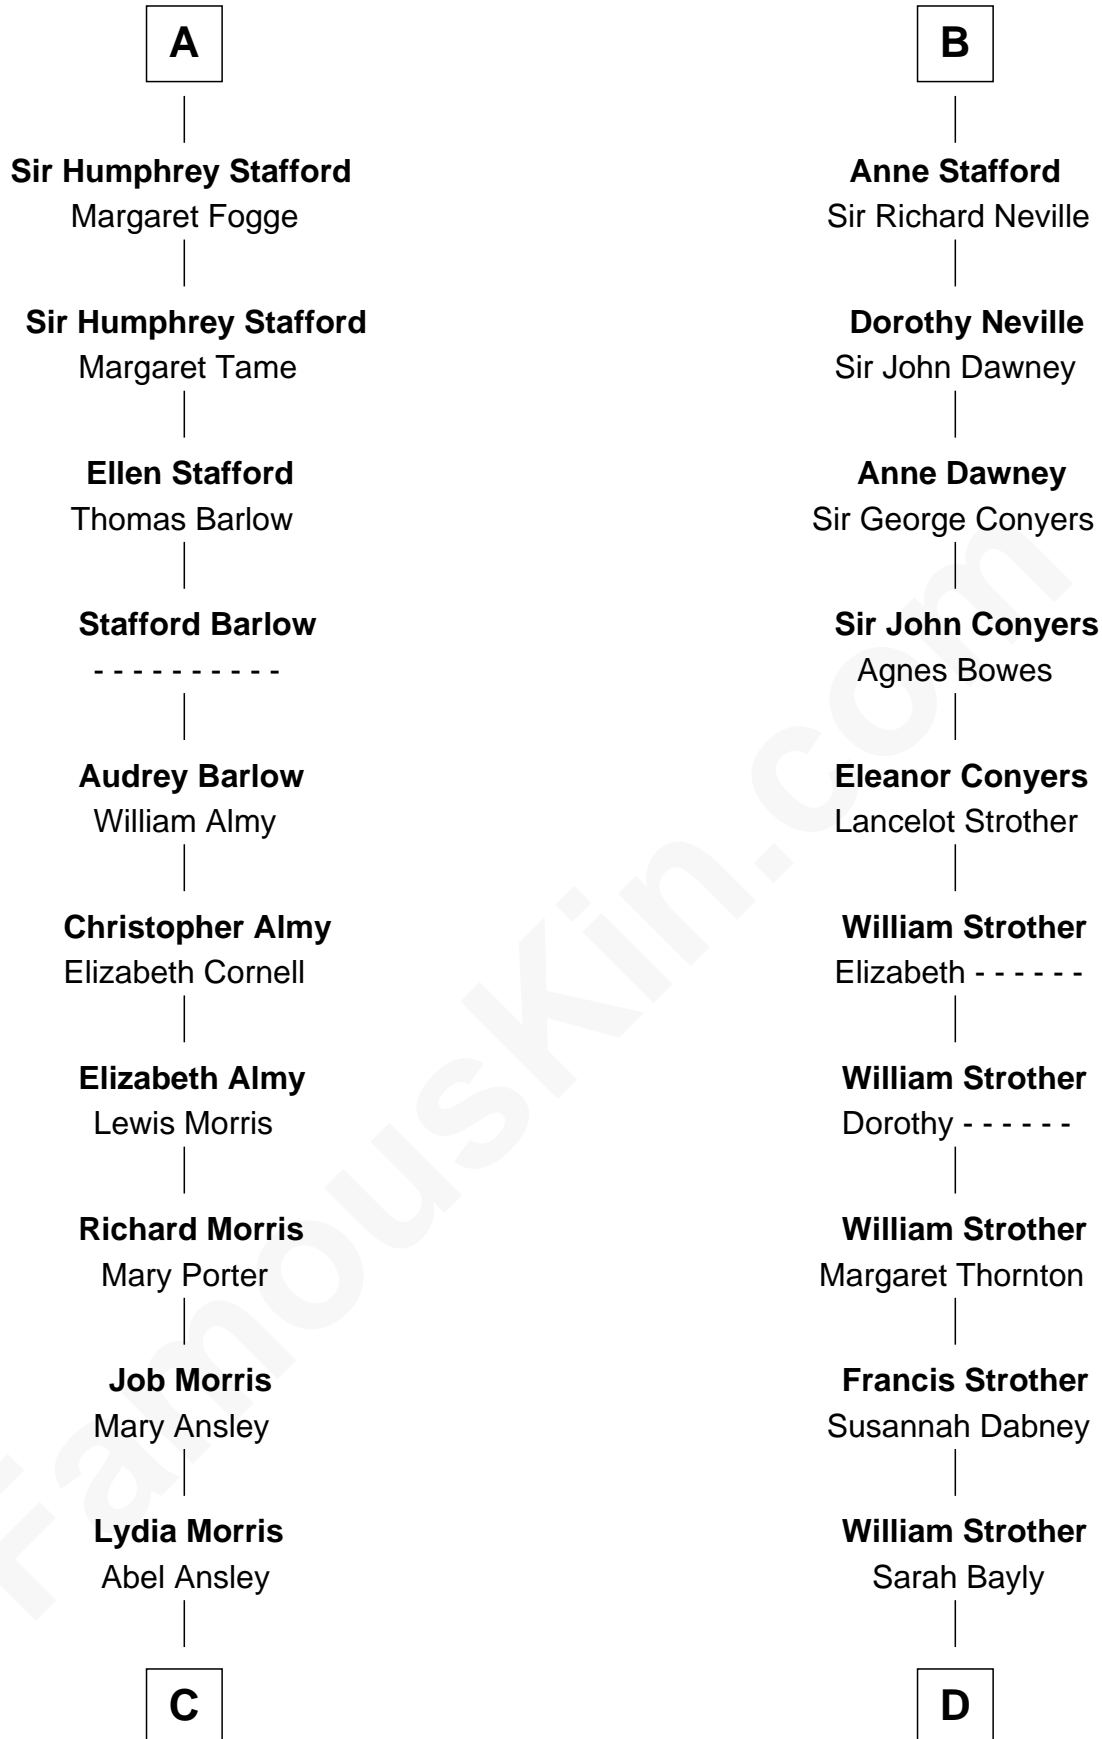

FamousKin.com Relationship Chart of

Jimmy Carter
39th U.S. President

18th cousin 3 times removed of

Zachary Taylor
12th U.S. President

Peter II de Brus
Hawise de Lancaster

C

Ann Ansley
Wiley Carter

Littleberry Walker Carter
Mary Ann Diligent Seals

William Archibald Carter
Nina Pratt

Earl Carter
Lillian Gordy

Jimmy Carter
39th U.S. President

D

Sarah Dabney Strother
Col. Richard Taylor

Zachary Taylor
12th U.S. President

FamousKin.com