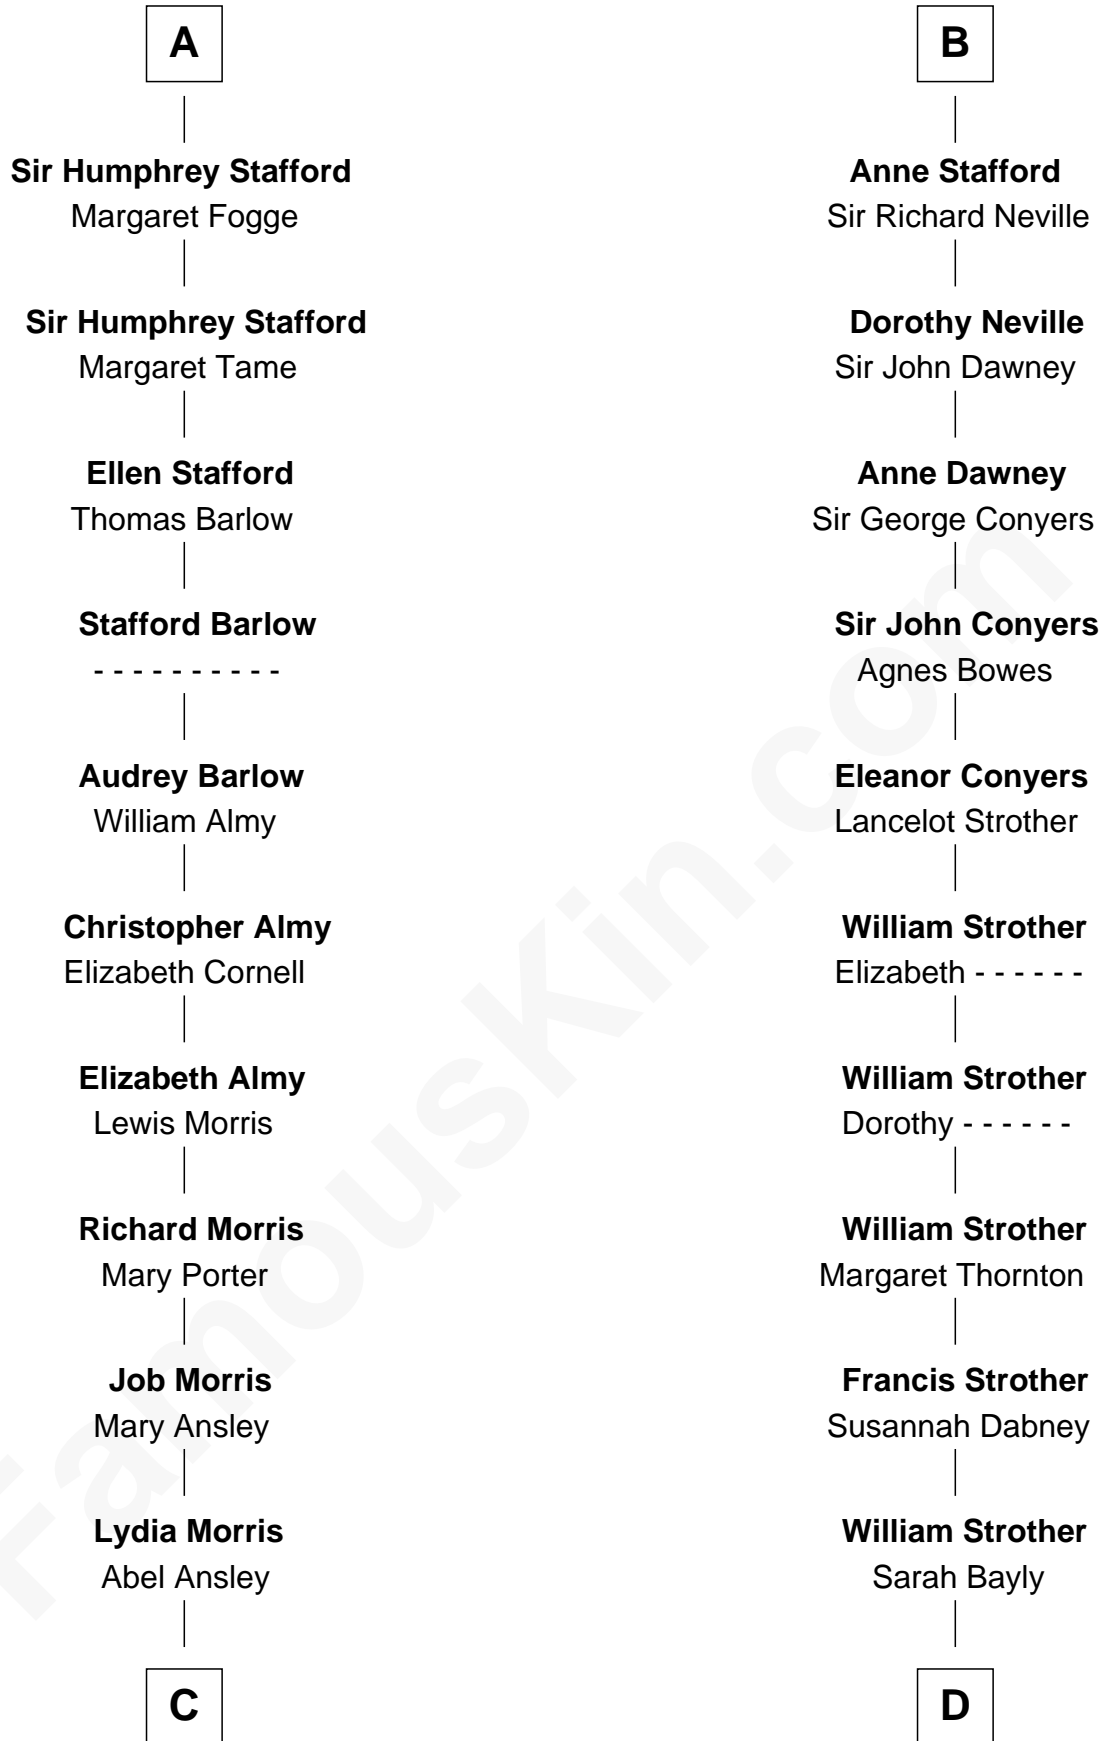

FamousKin.com Relationship Chart of

Jimmy Carter

39th U.S. President

18th cousin 3 times removed of

Zachary Taylor

12th U.S. President

Ralph Basset
Eleanor de la Wade

Sir Richard Basset
Joan de Huntingfield

Sir Ralph Basset
Joan - - - - -

Joan Basset
Thomas de Aylesbury

Sir John Aylesbury
Isabel - - - - -

Sir Thomas Aylesbury
Katherine Pabenham

Eleanor Aylesbury
Sir Humphrey Stafford

Humphrey Stafford
Katherine Fray

A

Sir Richard Basset
Joan de Huntingfield

Sir Ralph Basset
Joan - - - - -

Joan Basset
Thomas de Aylesbury

Sir John Aylesbury
Isabel - - - - -

Sir Thomas Aylesbury
Katherine Pabenham

Eleanor Aylesbury
Sir Humphrey Stafford

Humphrey Stafford
Katherine Fray

B

C

Ann Ansley
Wiley Carter

Littleberry Walker Carter
Mary Ann Diligent Seals

William Archibald Carter
Nina Pratt

Earl Carter
Lillian Gordy

Jimmy Carter
39th U.S. President