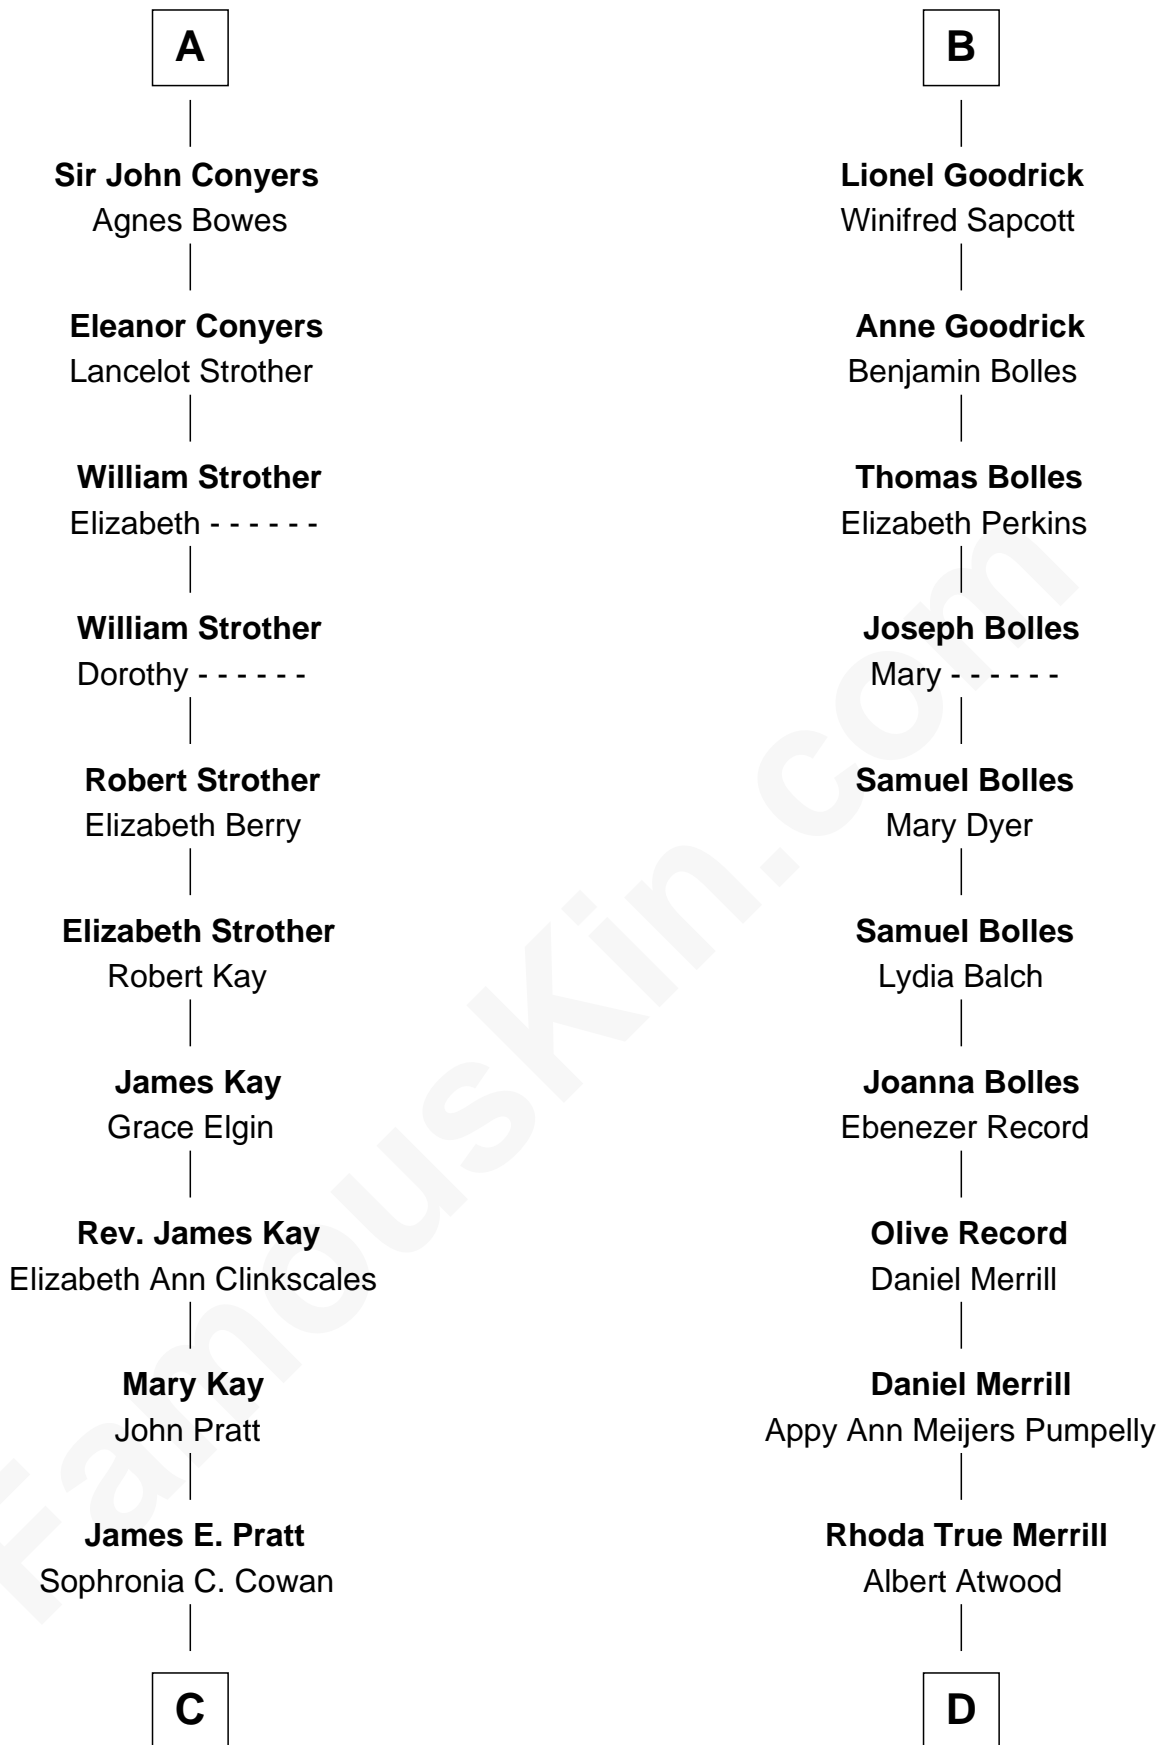

# FamousKin.com Relationship Chart of

**Jimmy Carter**

*39th U.S. President*

19th cousin 2 times removed of

**Dave Cowens**

*NBA Hall of Famer*

**Sir Henry de Percy**

*Idoine de Clifford*

**C**

**Nina Pratt**  
William Archibald Carter

**Earl Carter**  
Lillian Gordy

**Jimmy Carter**  
*39th U.S. President*

**D**

**Thomas Albert Atwood**  
Priscilla Ann Kelly

**Charles Albert Atwood**  
Mina Sylvia Cundiff