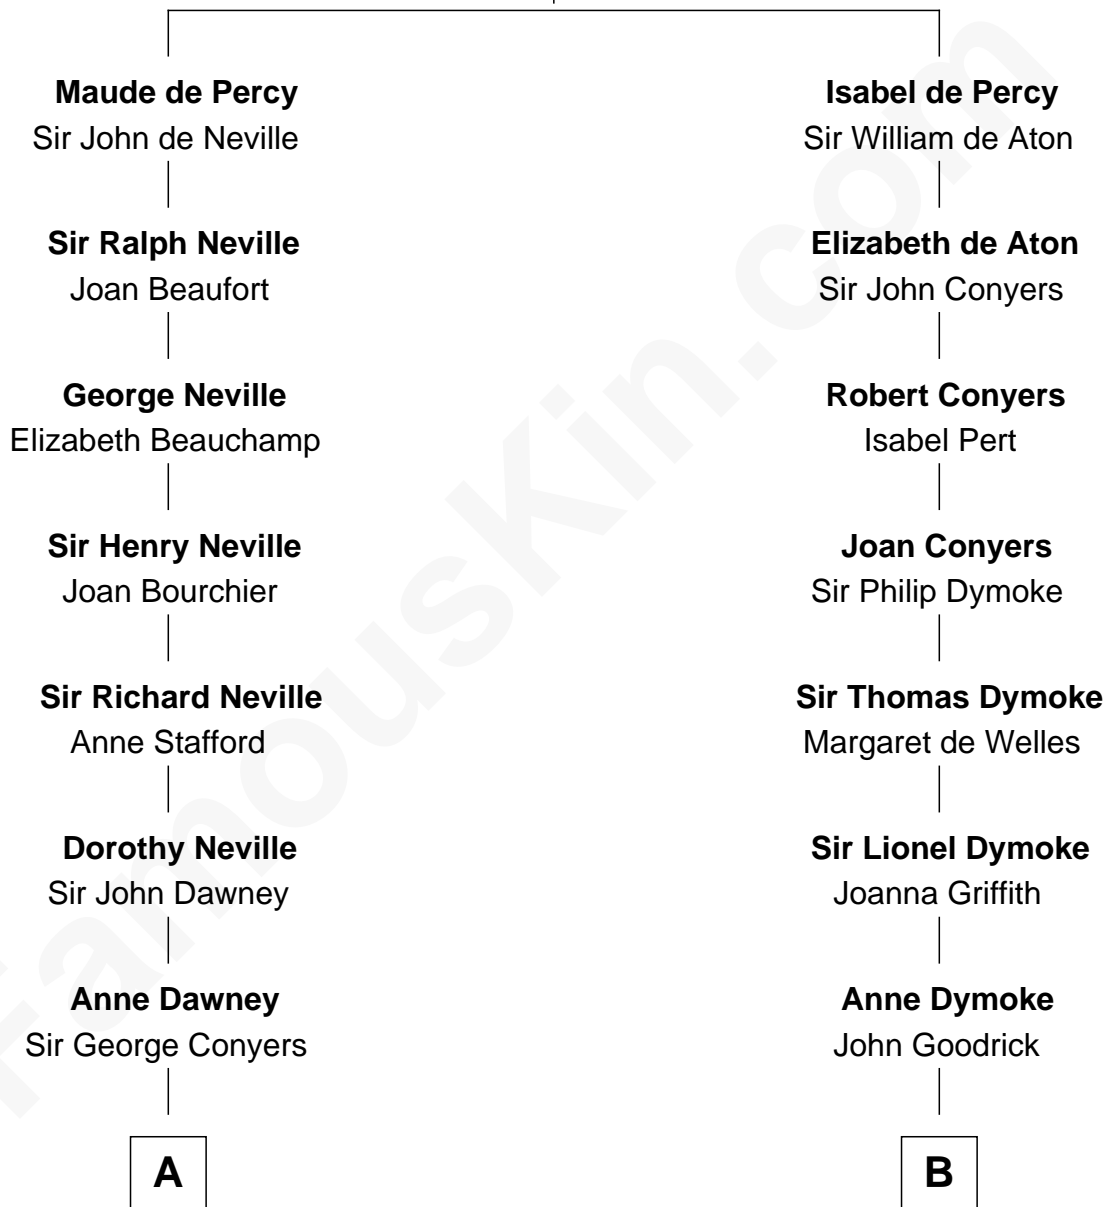

# FamousKin.com Relationship Chart of

**Jimmy Carter**

*39th U.S. President*

19th cousin 2 times removed of

**Dave Cowens**

*NBA Hall of Famer*

**Sir Henry de Percy**

*Idoine de Clifford*

**C**

**Nina Pratt**  
William Archibald Carter

**Earl Carter**  
Lillian Gordy

**Jimmy Carter**  
*39th U.S. President*

**D**

**Thomas Albert Atwood**  
Priscilla Ann Kelly

**Charles Albert Atwood**  
Mina Sylvia Cundiff