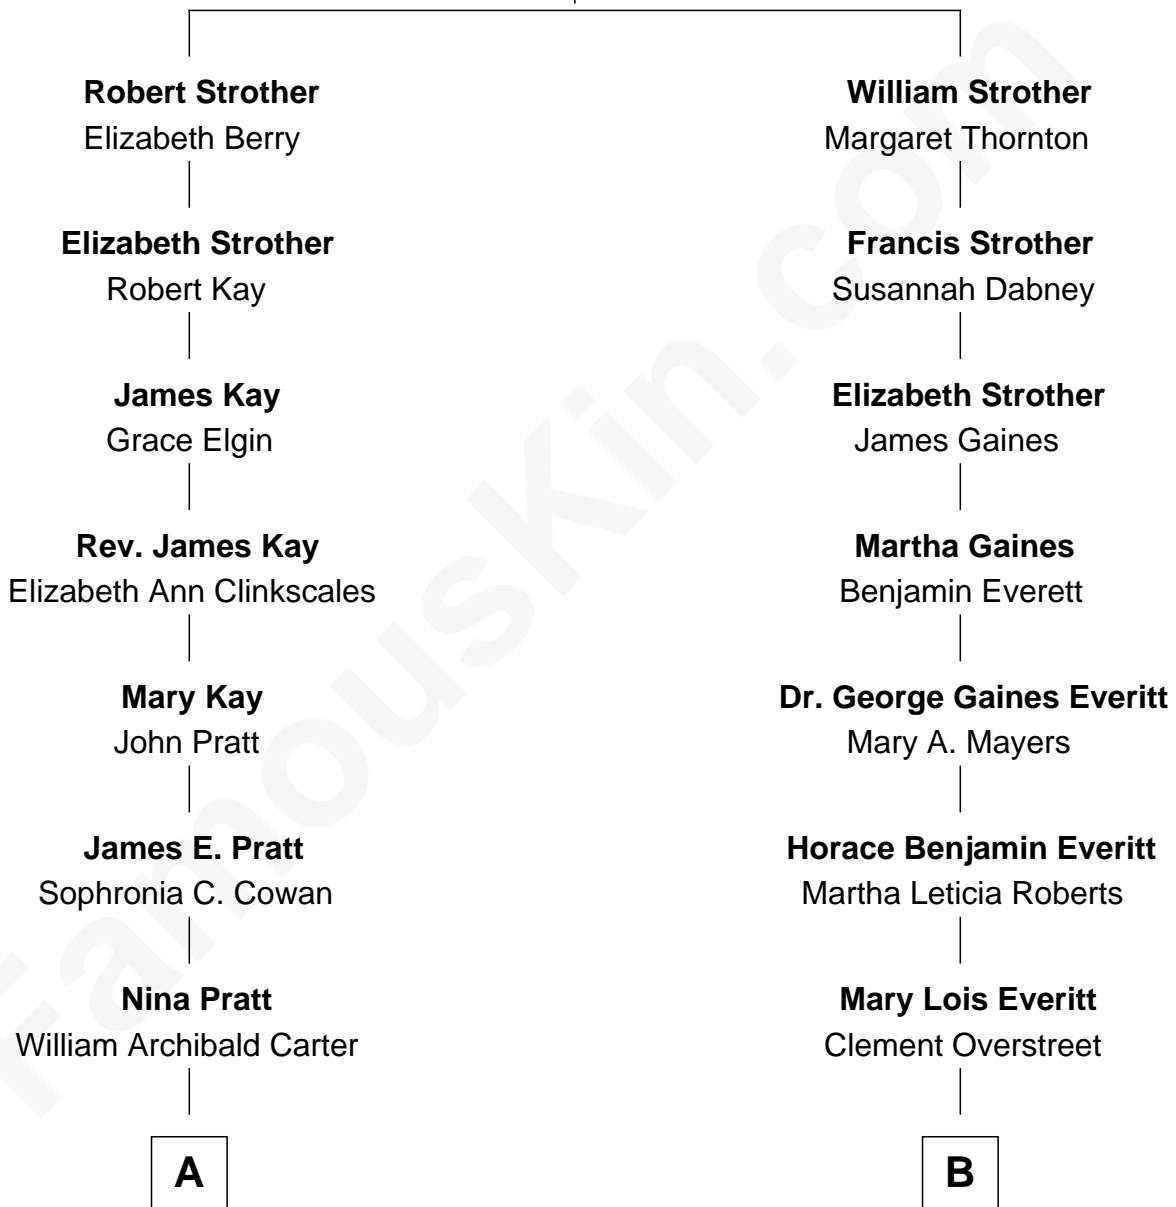

FamousKin.com Relationship Chart of

Jimmy Carter
39th U.S. President

8th cousin of

William H. Macy
TV and Movie Actor

William Strother
Dorothy - - - - -

A

Earl Carter
Lillian Gordy

Jimmy Carter
39th U.S. President

B

Lois Elizabeth Overstreet
William Hall Macy

William H. Macy
TV and Movie Actor

FamousKin.com