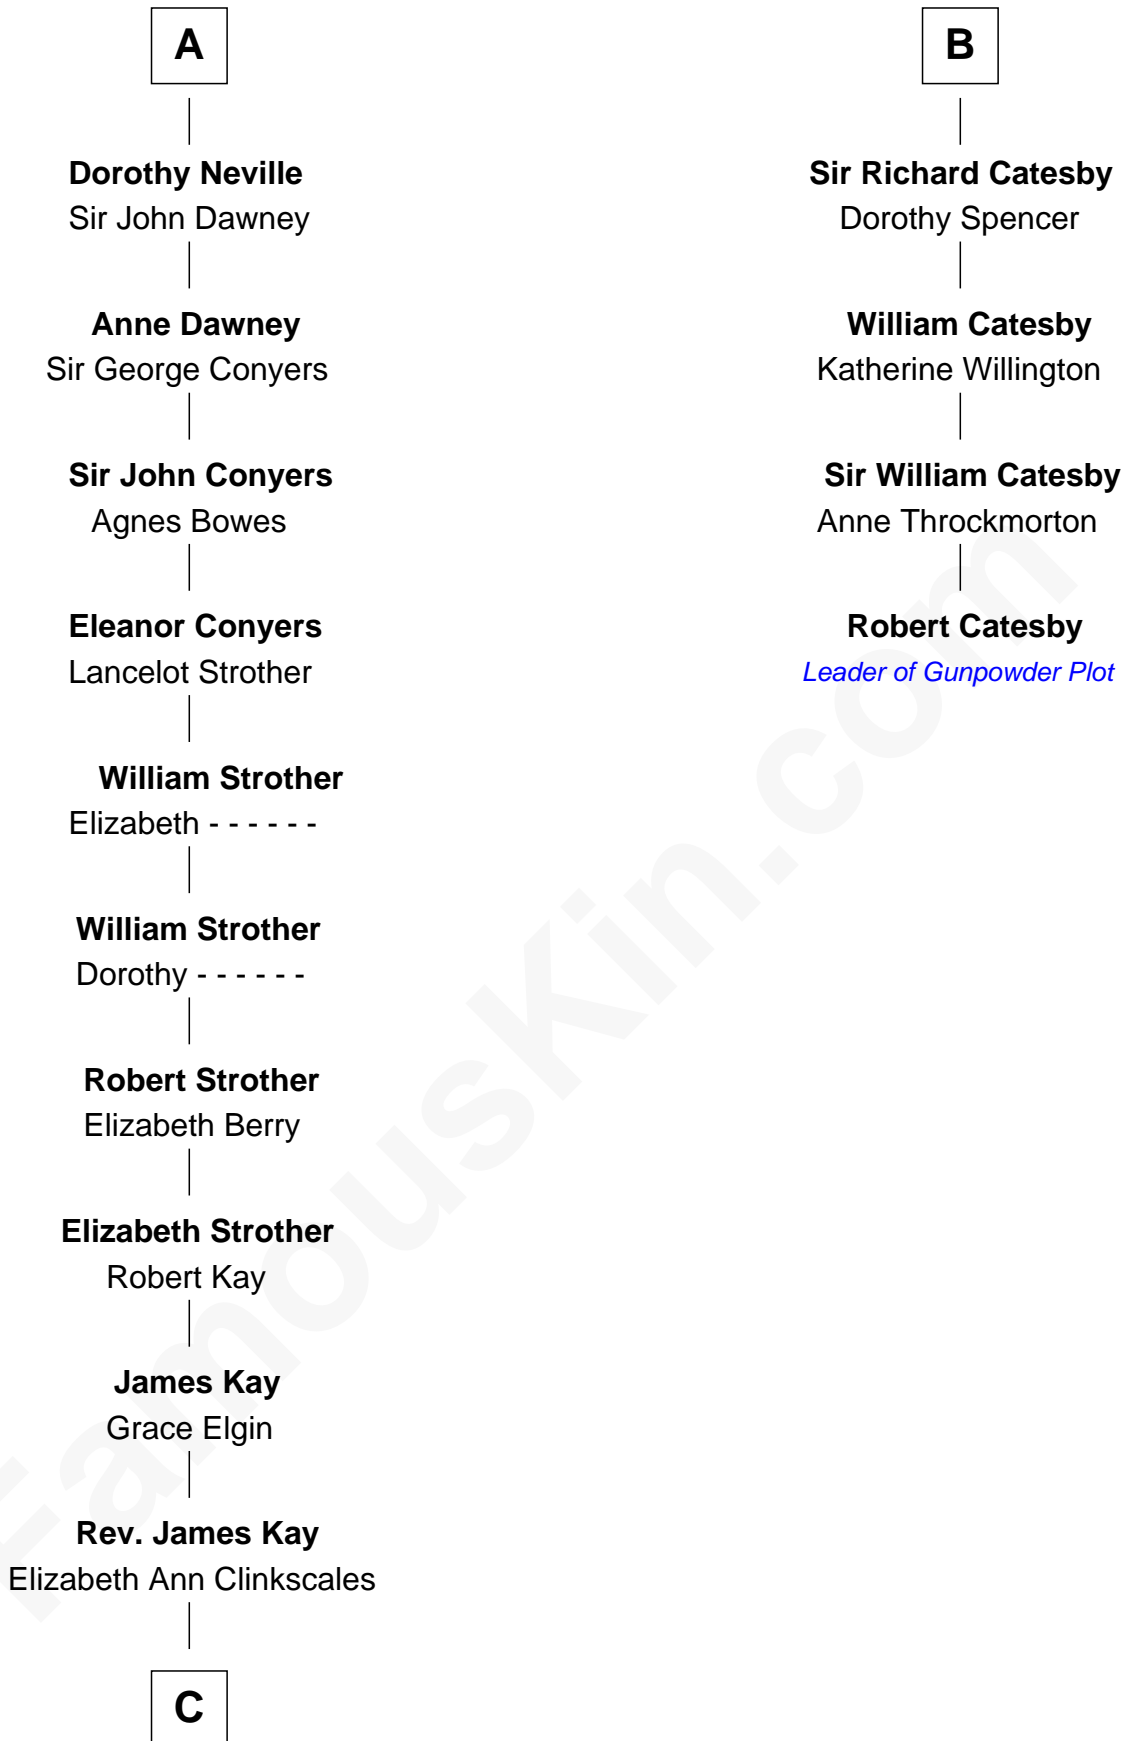

FamousKin.com Relationship Chart of

Jimmy Carter

39th U.S. President

10th cousin 11 times removed of

Robert Catesby

Leader of Gunpowder Plot

Bartholomew de Badlesmere

Margaret de Clare

Sir William de Ros

Elizabeth de Roos

Sir William la Zouche

Sir William la Zouche

Agnes Greene

Sir William la Zouche

Elizabeth - - - - -

William Zouche

Elizabeth St. John

Margaret Zouche

William Catesby

George Catesby

Elizabeth Empson

B

C

—
Mary Kay
John Pratt

—
James E. Pratt
Sophronia C. Cowan

—
Nina Pratt
William Archibald Carter

—
Earl Carter
Lillian Gordy

—
Jimmy Carter
39th U.S. President

FamousKin.com