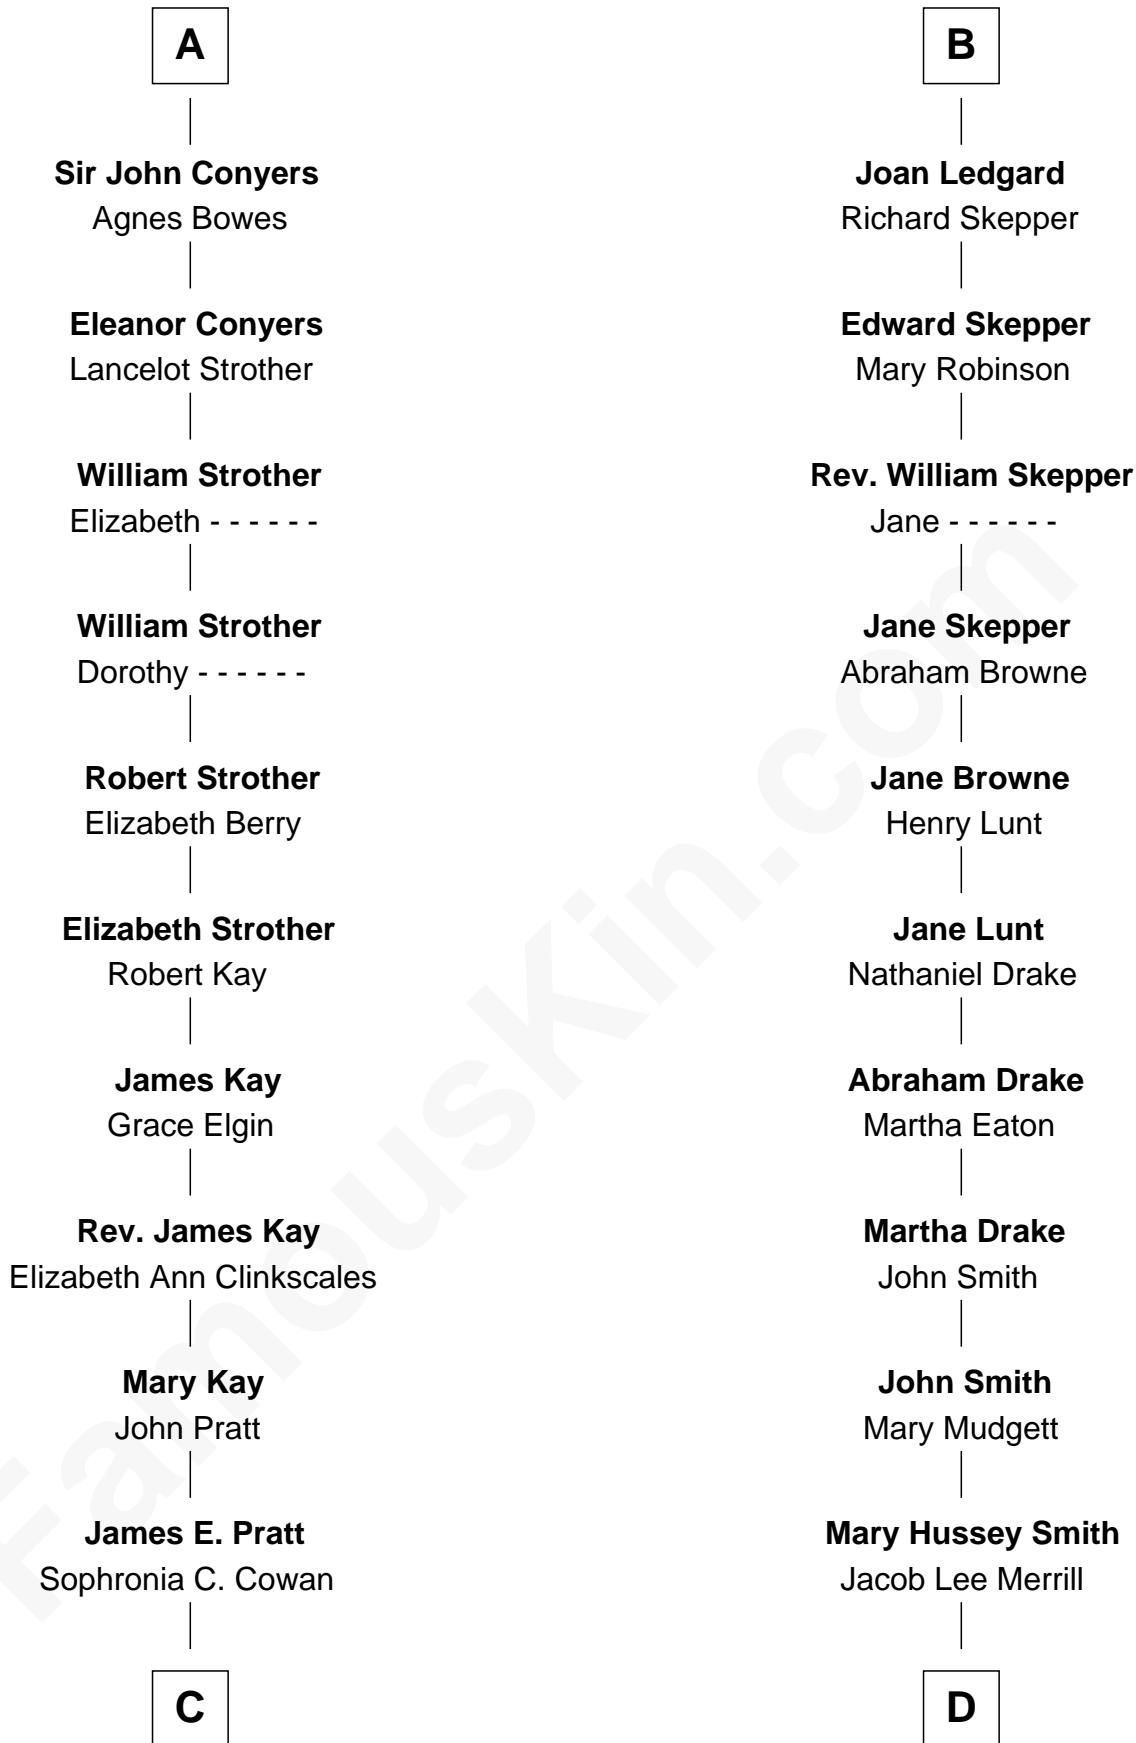

FamousKin.com Relationship Chart of

Jimmy Carter

39th U.S. President

19th cousin 2 times removed of

Meghan Markle

Duchess of Sussex, TV Actress

Sir Ralph de Neville

Alice de Audley

Sir Henry Percy

Sir Henry Percy

Elizabeth Mortimer

Elizabeth Percy

Sir John Clifford

Mary Clifford

Sir Philip Wentworth

Elizabeth Wentworth

Sir Martin de la See

Joan de la See

Sir Piers Hildyard

Isabel Hildyard

Ralph Legard

B

C

Nina Pratt
William Archibald Carter

Earl Carter
Lillian Gordy

Jimmy Carter
39th U.S. President

D

George David Merrill
Mary Bird

Gertrude May Merrill
Fred George Sanders

Doris Mary Rita Sanders
Gordon Arnold Markle

Thomas Wayne Markle
Doria Loyce Ragland