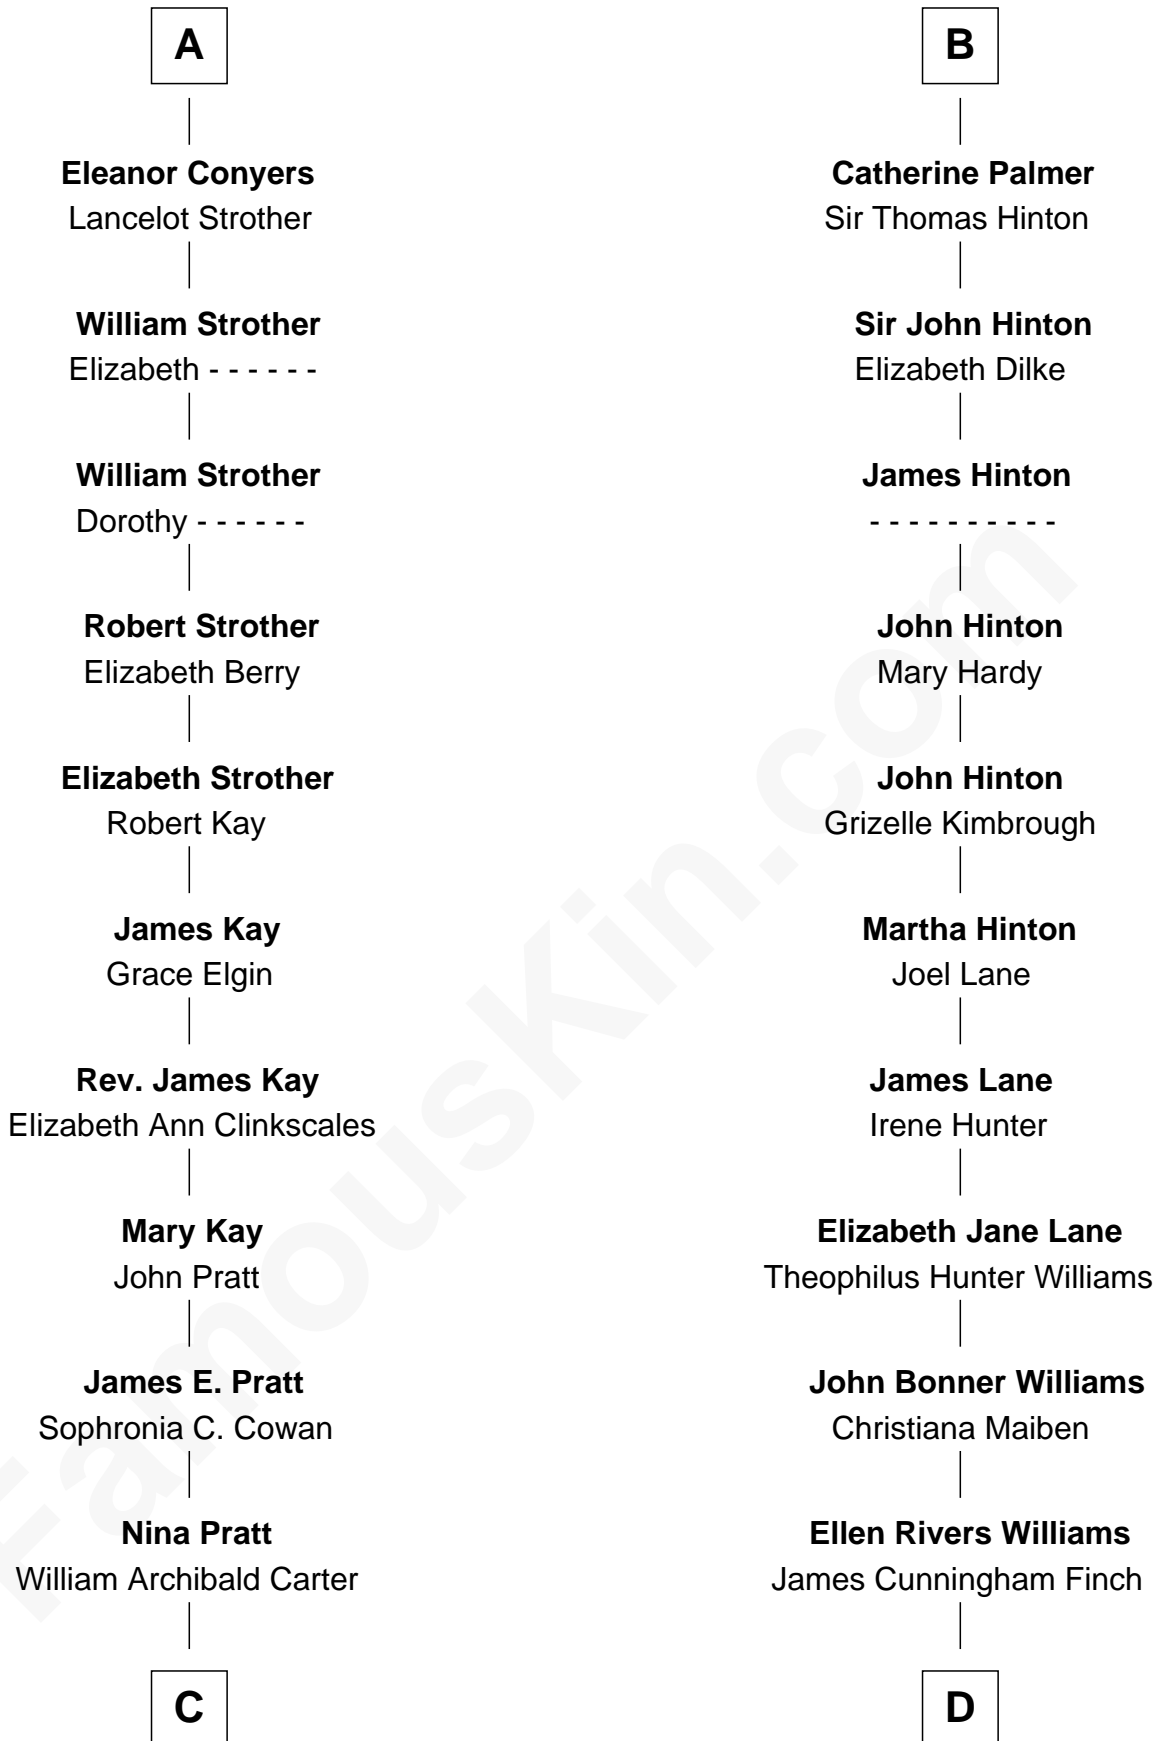

FamousKin.com Relationship Chart of

Jimmy Carter
39th U.S. President

18th cousin of

Harper Lee
Author of *To Kill a Mockingbird*

John of Gaunt
Katherine Roet

C

Earl Carter
Lillian Gordy

Jimmy Carter
39th U.S. President