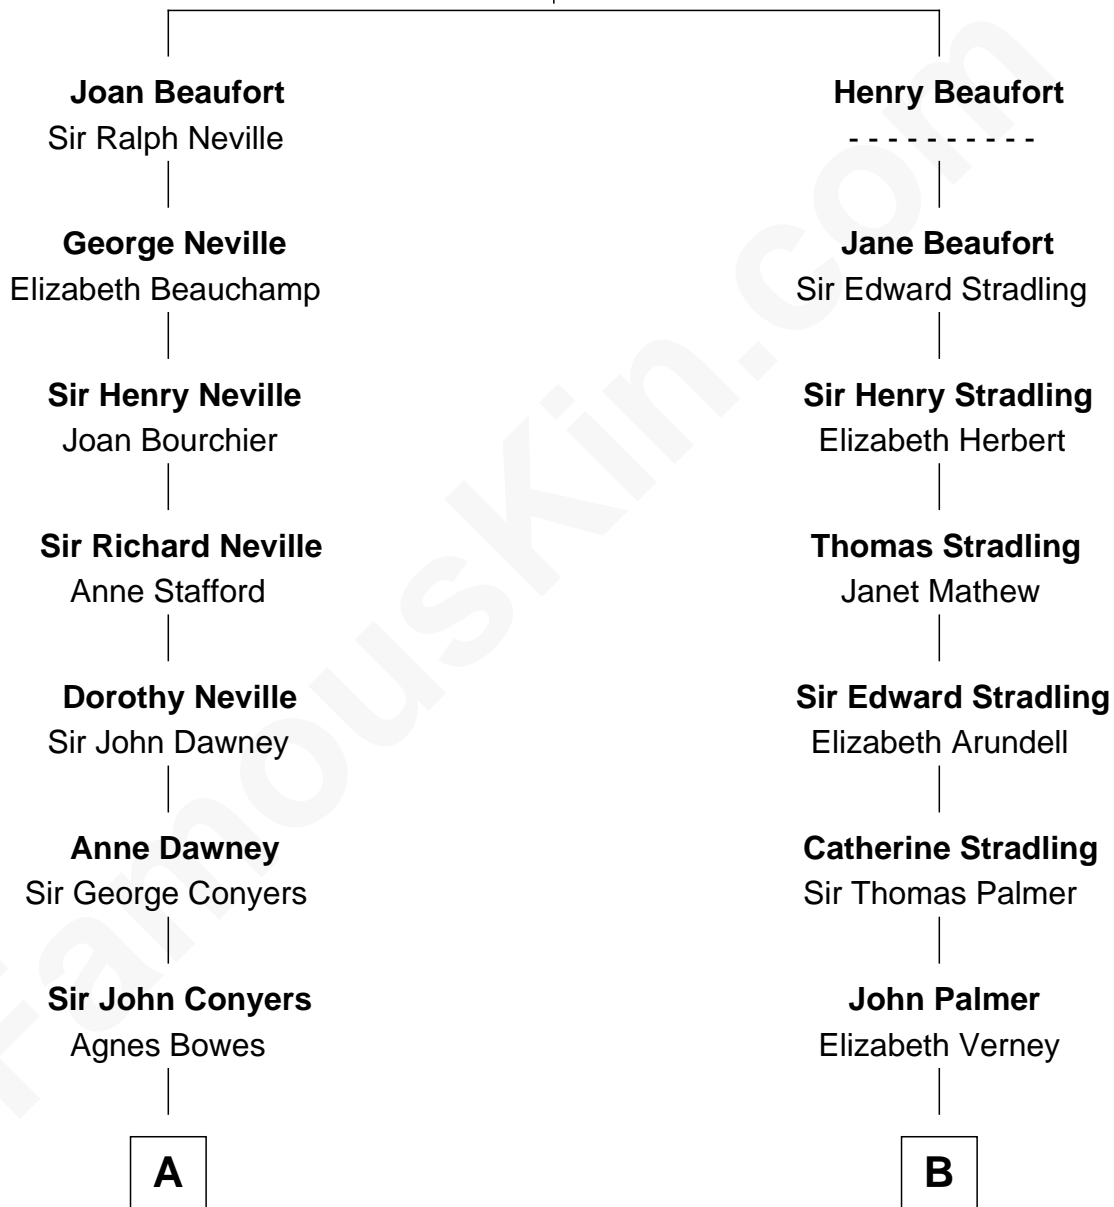

FamousKin.com Relationship Chart of

Jimmy Carter
39th U.S. President

18th cousin of

Harper Lee
Author of *To Kill a Mockingbird*

John of Gaunt
Katherine Roet

C

Earl Carter
Lillian Gordy

Jimmy Carter
39th U.S. President