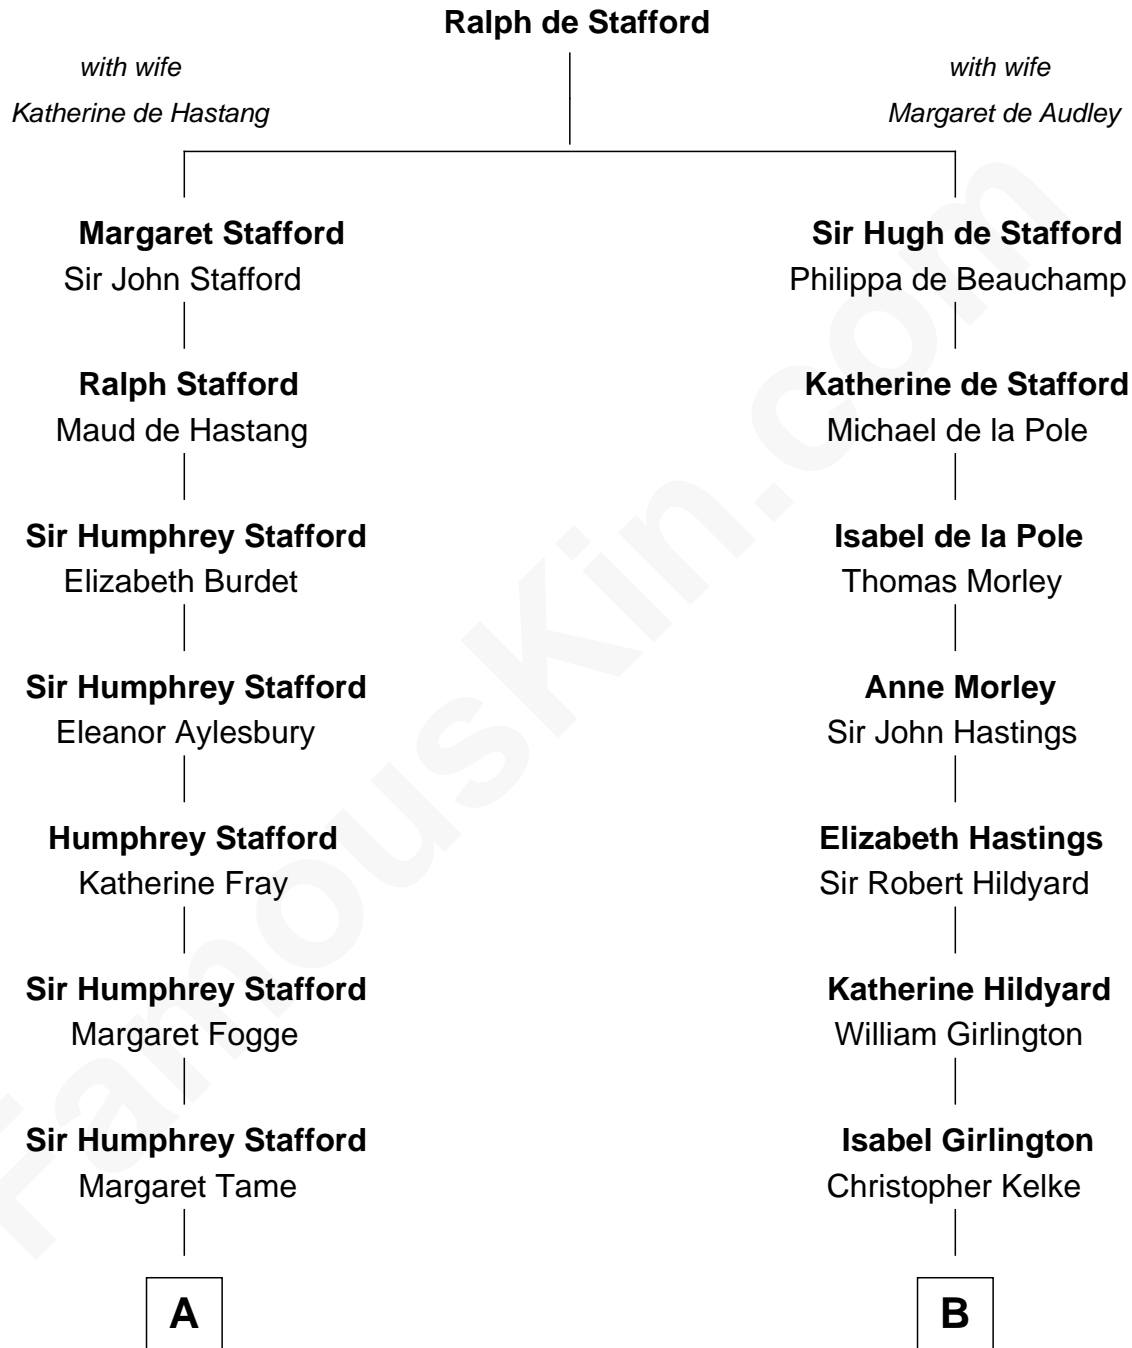

FamousKin.com Relationship Chart of

Jimmy Carter
39th U.S. President

19th cousin of

Harper Lee
Author of *To Kill a Mockingbird*

C

William Archibald Carter

Nina Pratt

Earl Carter

Lillian Gordy

Jimmy Carter

39th U.S. President

D

James Cunningham Finch

Ellen Rivers Williams

Frances Cunningham Finch

Amasa Coleman Lee