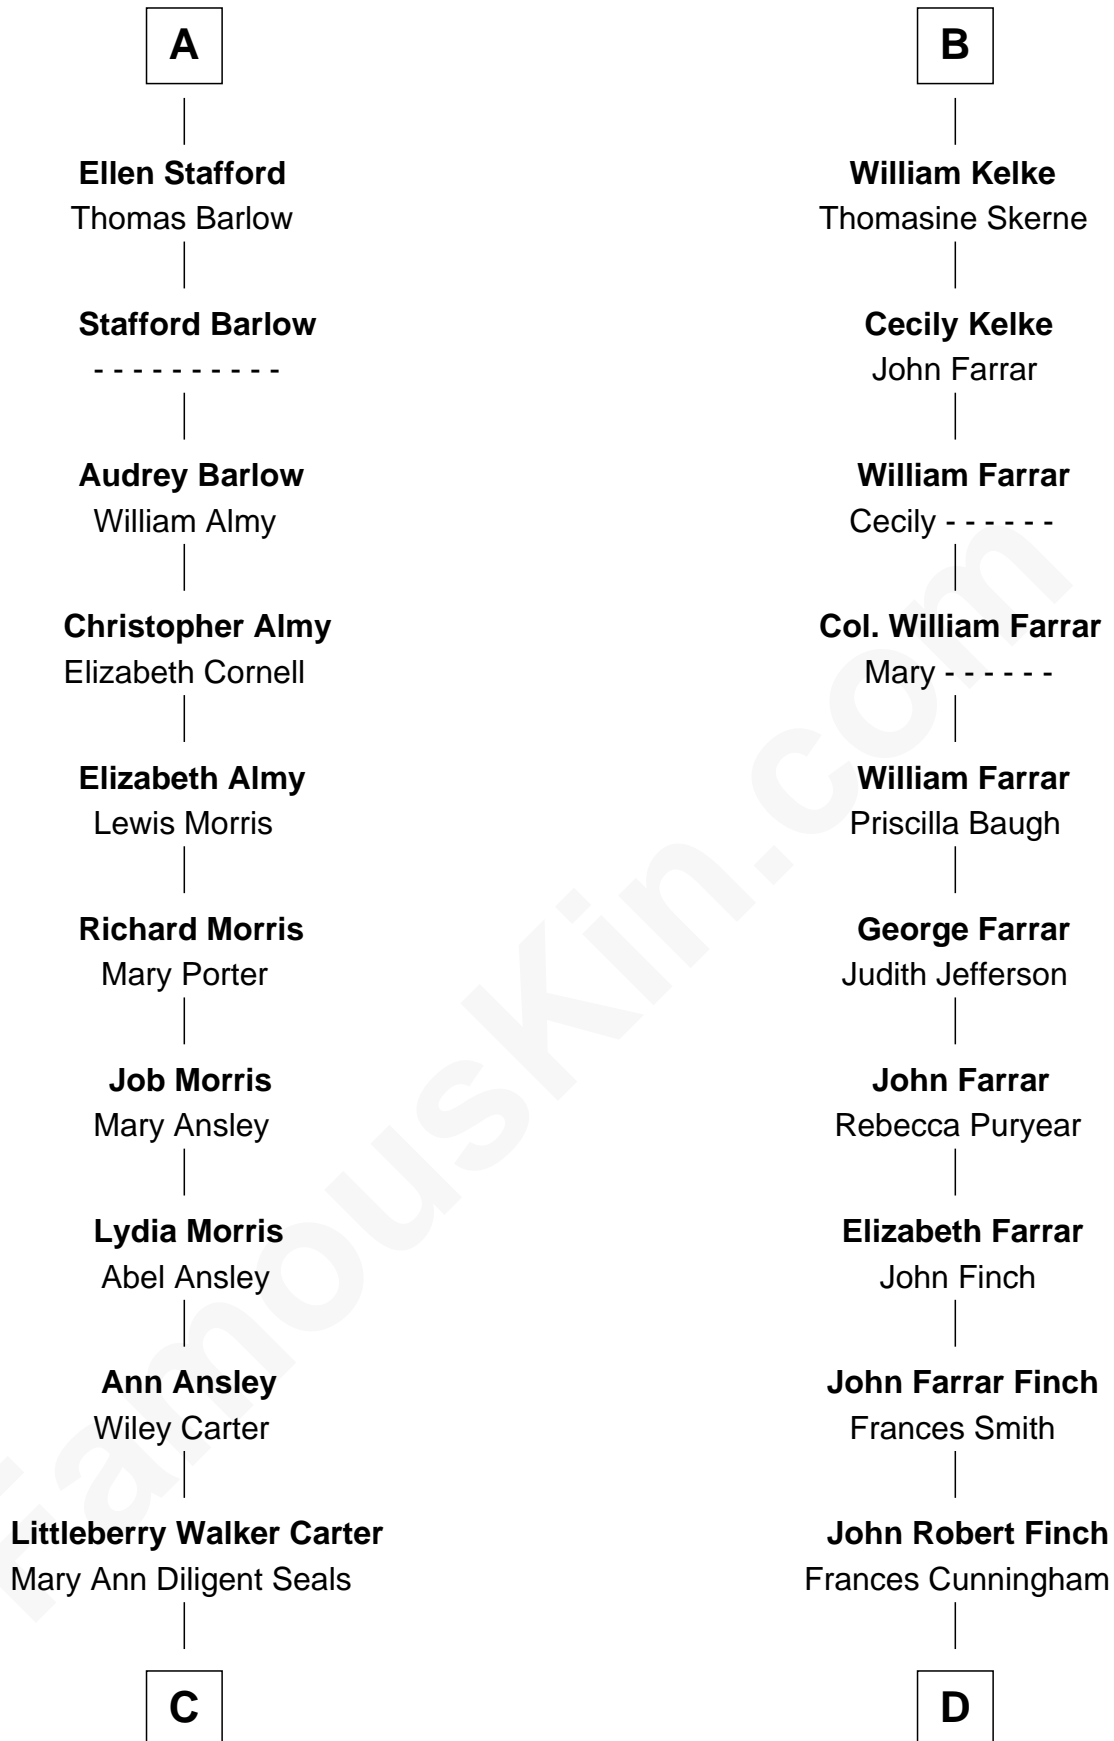

FamousKin.com Relationship Chart of

Jimmy Carter
39th U.S. President

19th cousin of

Harper Lee
Author of *To Kill a Mockingbird*

C

William Archibald Carter

Nina Pratt

Earl Carter

Lillian Gordy

Jimmy Carter

39th U.S. President

D

James Cunningham Finch

Ellen Rivers Williams

Frances Cunningham Finch

Amasa Coleman Lee