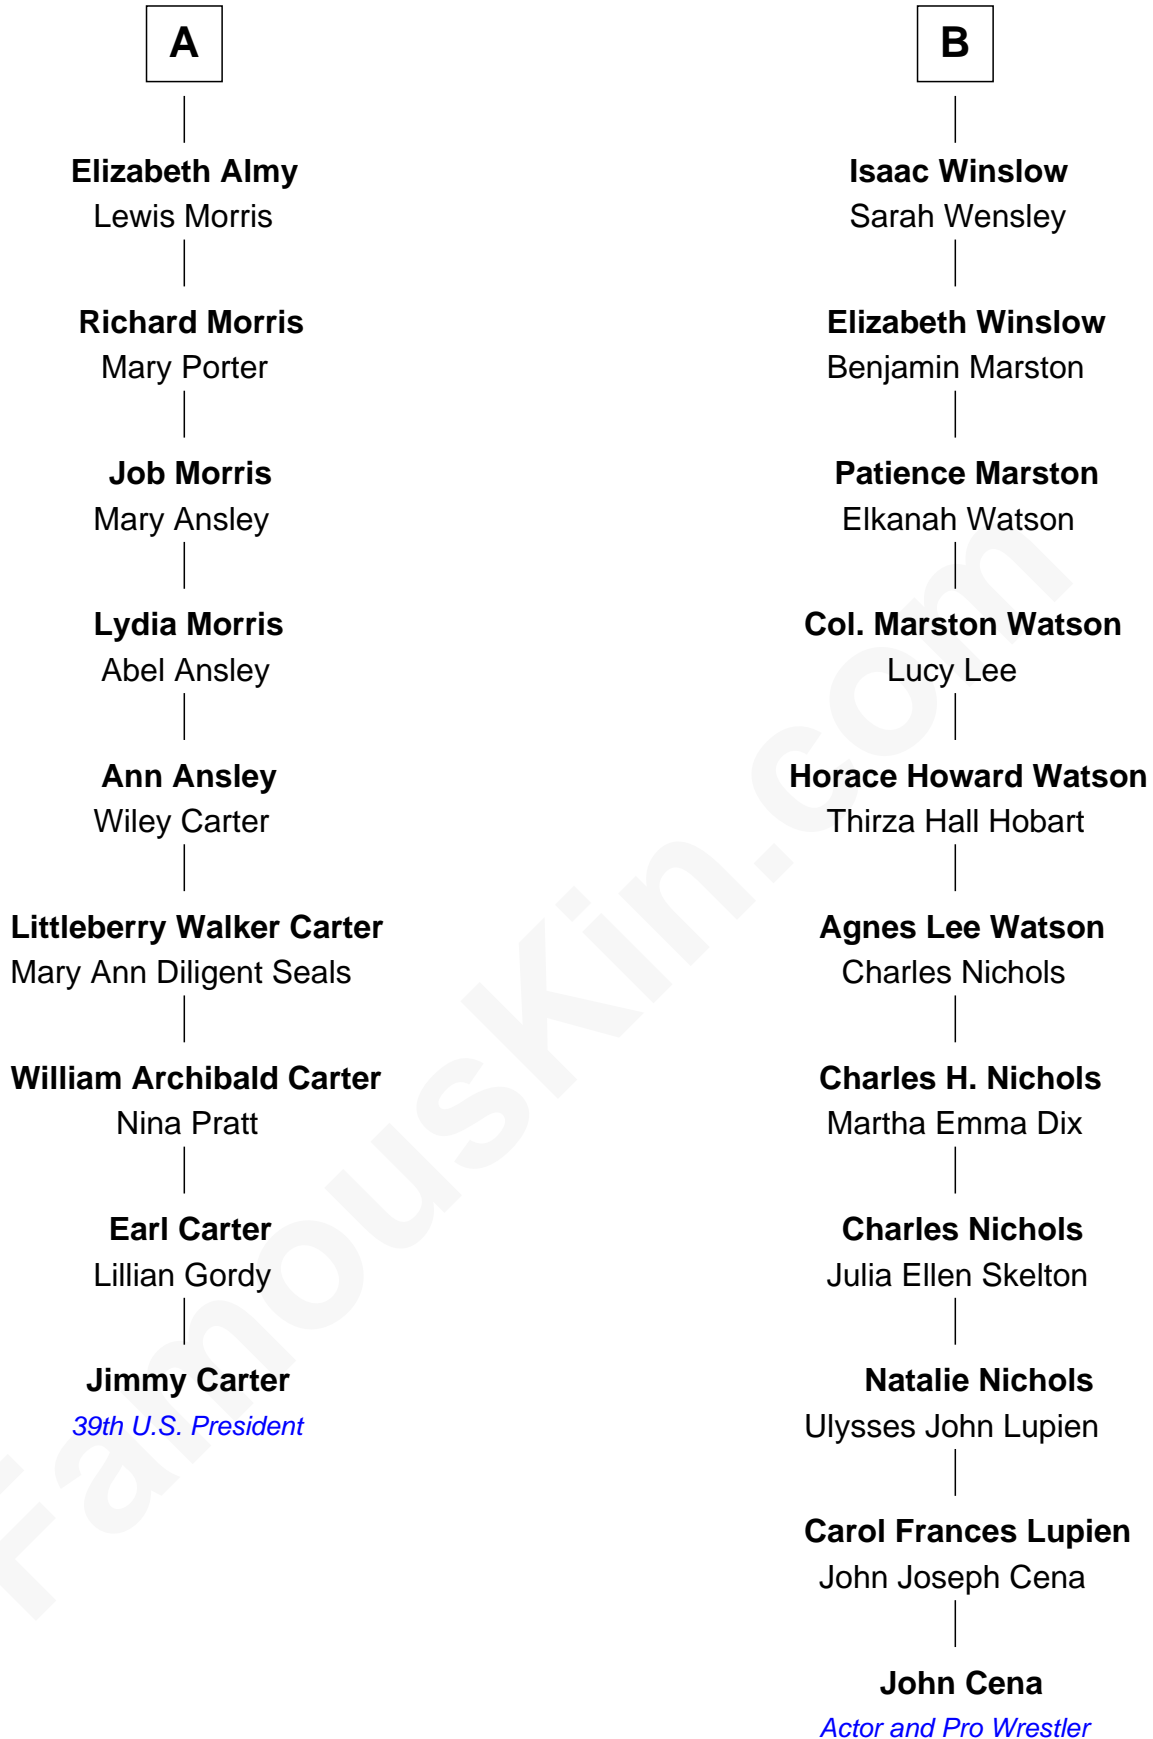

FamousKin.com Relationship Chart of

Jimmy Carter

39th U.S. President

15th cousin 2 times removed of

John Cena

Movie Actor and WWE Pro Wrestler

John Cena photo by [Edward Joseph Hersom II](#)