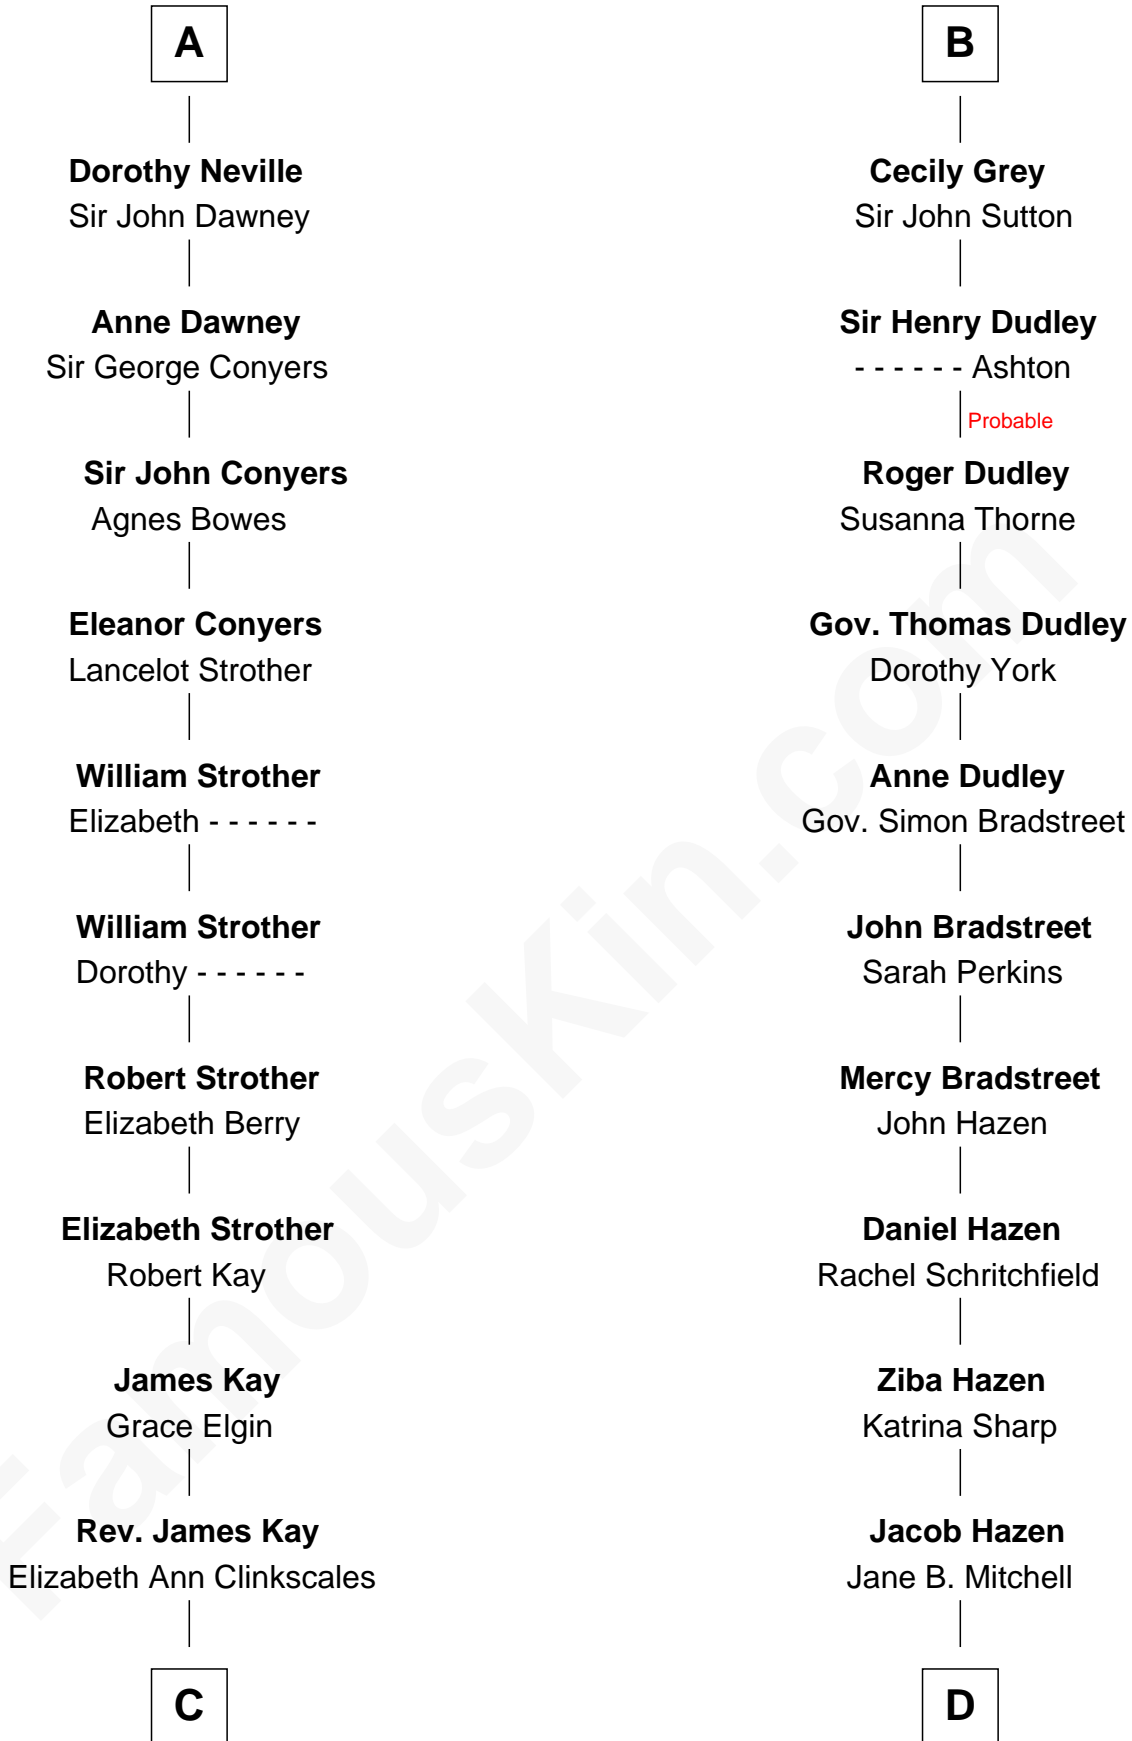

FamousKin.com Relationship Chart of

Jimmy Carter
39th U.S. President

21st cousin of

J. K. Simmons
TV and Movie Actor

Bartholomew de Badlesmere
Margaret de Clare

Elizabeth de Badlesmere
Sir William de Bohun

Humphrey de Bohun
Joan Fitzalan

Eleanor de Bohun
Sir Thomas Plantagenet

Anne Plantagenet
Sir William Bouchier

Sir John Bouchier
Margaret Berners

Joan Bouchier
Sir Henry Neville

Sir Richard Neville
Anne Stafford

A

Margery de Badlesmere
Sir William de Ros

Thomas de Ros
Beatrice de Stafford

Margaret de Ros
Sir Reynold Grey

Margaret Grey
Sir William Bonville

William Bonville
Elizabeth Harington

William Bonville
Katherine Neville

Cecily Bonville
Thomas Grey

B

C

Mary Kay
John Pratt

James E. Pratt
Sophronia C. Cowan

Nina Pratt
William Archibald Carter

Earl Carter
Lillian Gordy

Jimmy Carter
39th U.S. President