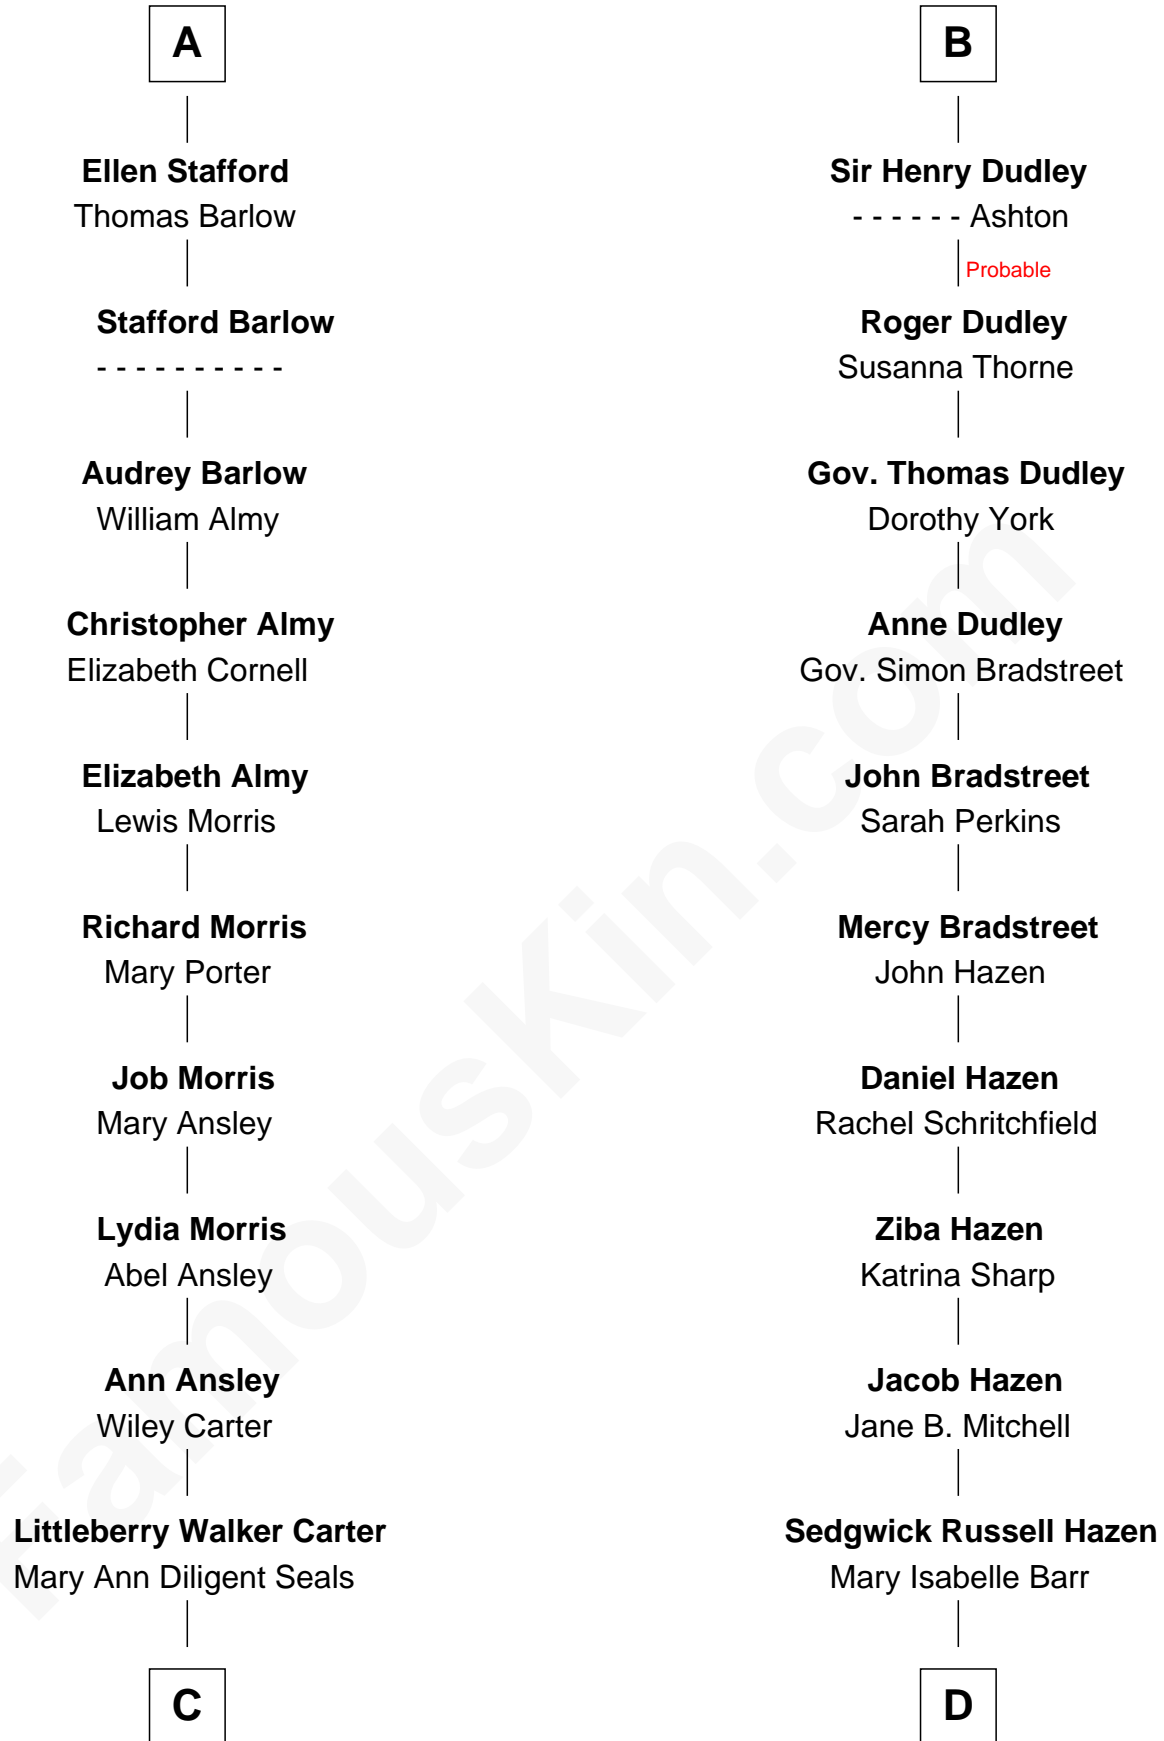

# FamousKin.com Relationship Chart of

**Jimmy Carter**

*39th U.S. President*

19th cousin 1 time removed of

**J. K. Simmons**

*TV and Movie Actor*

**Ralph de Stafford**

*with wife*  
*Katherine de Hastang*

**Beatrice de Stafford**

Thomas de Ros

**Margaret de Ros**

Sir Reynold Grey

**Margaret Grey**

Sir William Bonville

**William Bonville**

Elizabeth Harington

**William Bonville**

Katherine Neville

**Cecily Bonville**

Thomas Grey

**Cecily Grey**

Sir John Sutton

**B**

**C**

**William Archibald Carter**

Nina Pratt

**Earl Carter**

Lillian Gordy

**Jimmy Carter**

*39th U.S. President*

**D**

**Lewis Jacob Hazen**