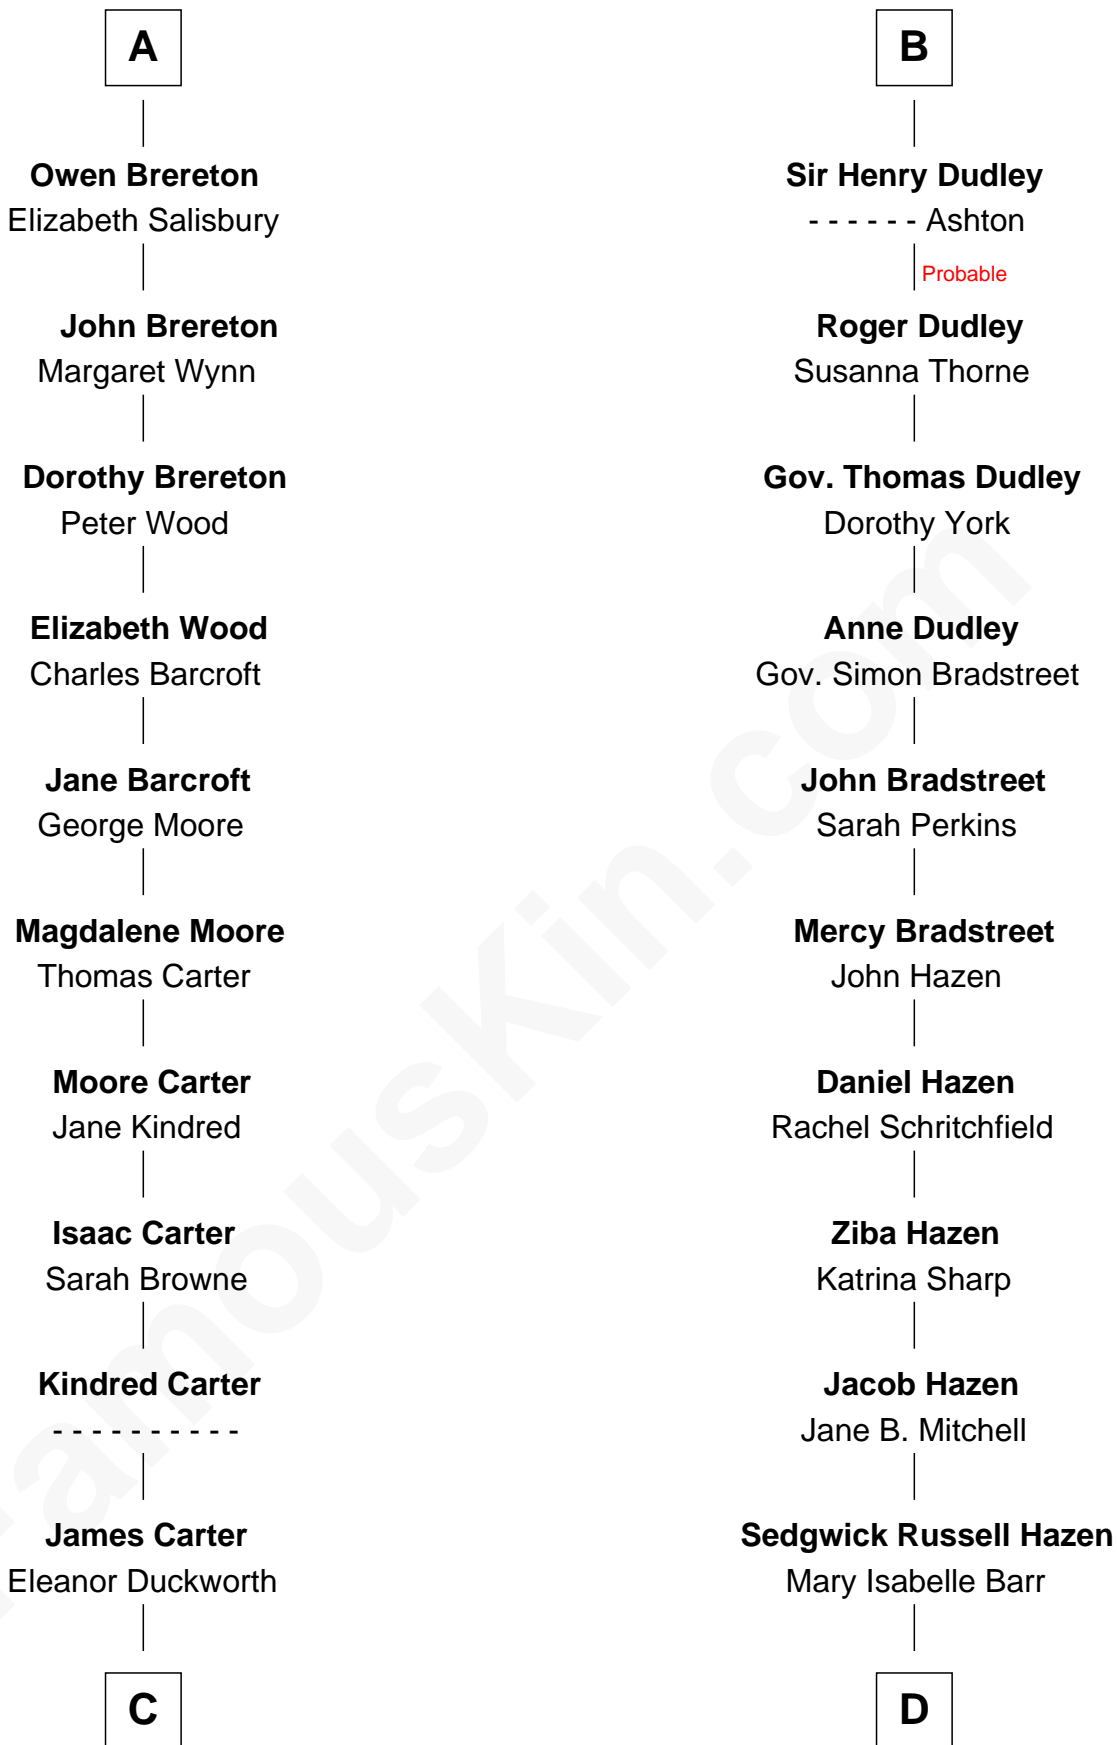

# FamousKin.com Relationship Chart of

**Jimmy Carter**  
39th U.S. President

20th cousin 1 time removed of

**J. K. Simmons**  
TV and Movie Actor

**Sir Robert de Holland**  
Maude la Zouche

**Maude de Holland**  
Sir Thomas de Swinnerton

**Thomas Holand**  
Joan Plantagenet

**Sir Robert de Swinnerton**  
Elizabeth de Beke

**Sir Thomas de Holand**  
Alice Fitzalan

**Maud de Swinnerton**  
Sir William Ipstones

**Eleanor Holand**  
Edward Cherleton

**Alice Ipstones**  
Sir Randall Brereton

**Joyce Cherleton**  
Sir John Tiptoft

**Sir William Brereton**  
Catherine Wylde

**Joyce Tiptoft**  
Sir Edmund Sutton

**Edward Brereton**  
Elizabeth Roydon

**Sir Edward Sutton**  
Cecily Willoughby

**John Brereton**  
Margaret Fychan

**Sir John Sutton**  
Cecily Grey

**A**

**B**

**C**

**Wiley Carter**  
Ann Ansley

**Littleberry Walker Carter**  
Mary Ann Diligent Seals

**William Archibald Carter**  
Nina Pratt