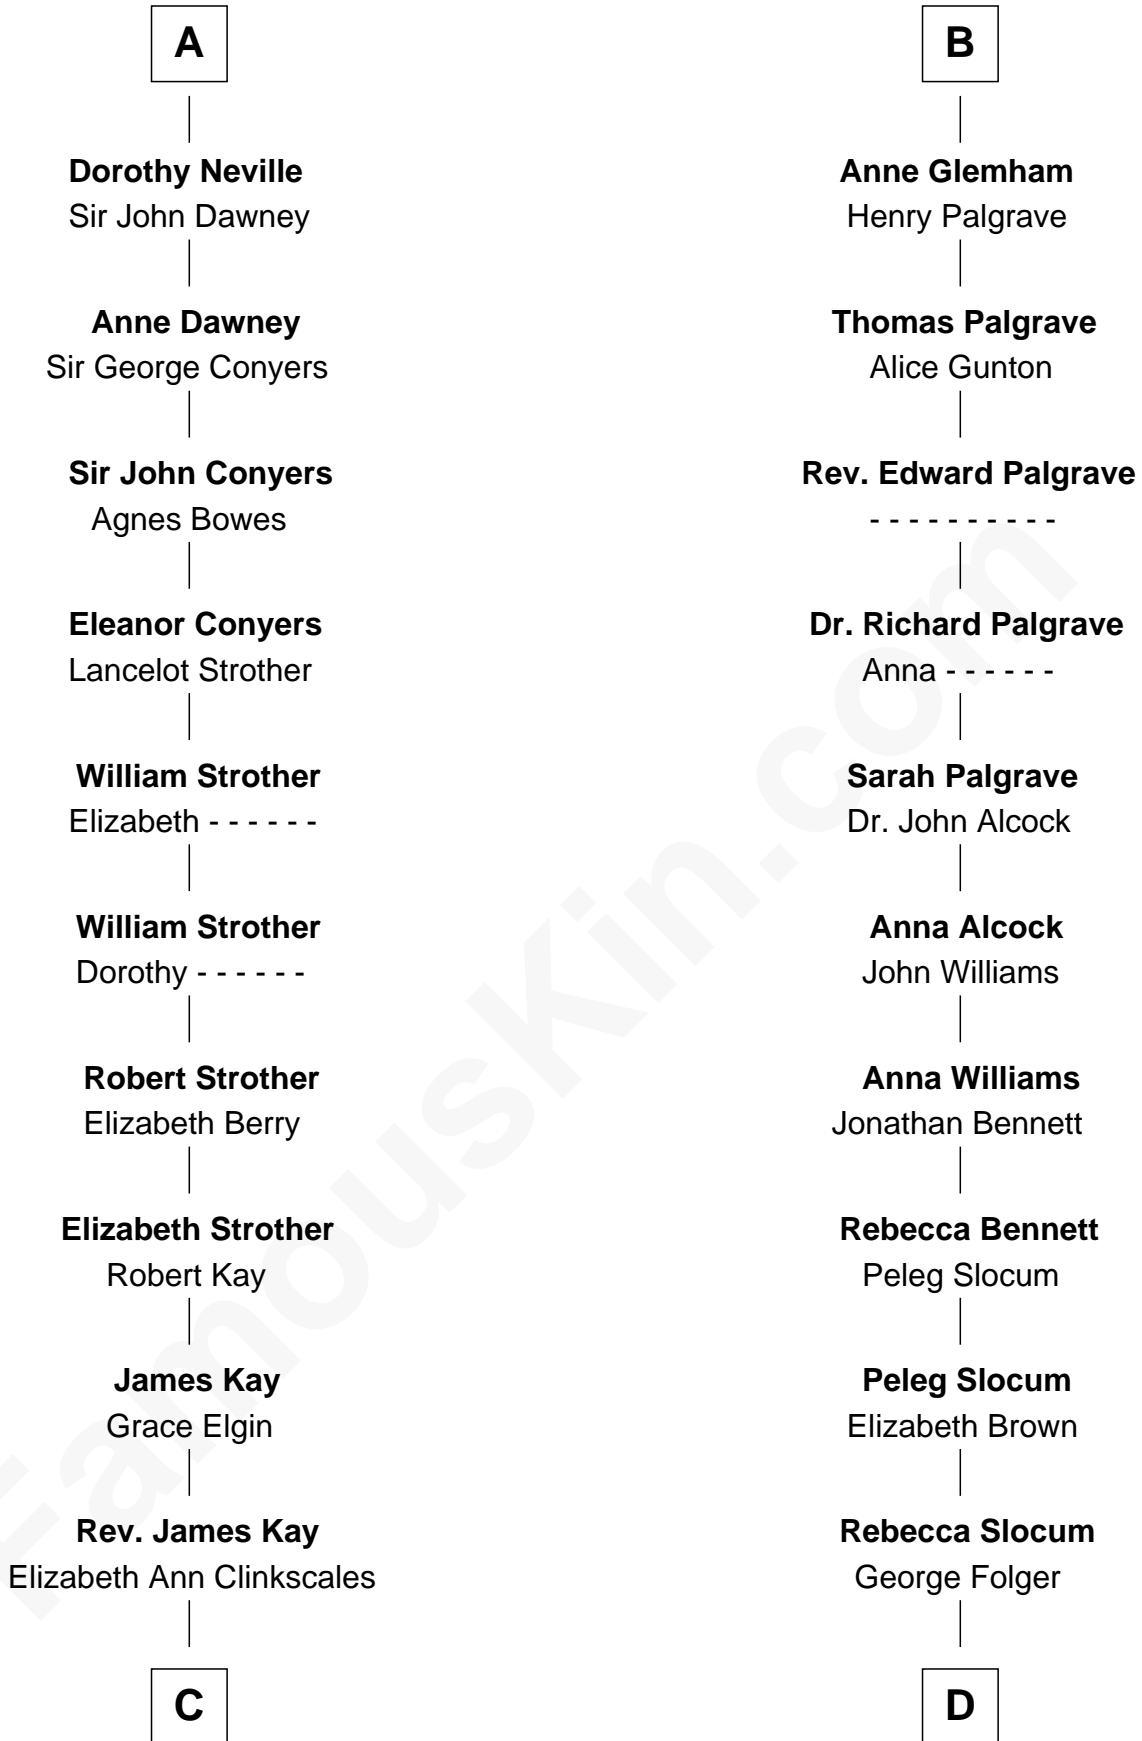

FamousKin.com Relationship Chart of

Jimmy Carter

39th U.S. President

19th cousin 2 times removed of

Henry Clay Folger

Founder of Folger Shakespeare Library and Chairman of Standard Oil

C

Mary Kay
John Pratt

James E. Pratt
Sophronia C. Cowan

Nina Pratt
William Archibald Carter

Earl Carter
Lillian Gordy

Jimmy Carter
39th U.S. President

D

Samuel Brown Folger
Nancy F. Hiller

Henry Clay Folger
Eliza Jane Clark

Henry Clay Folger
Chairman of Standard Oil