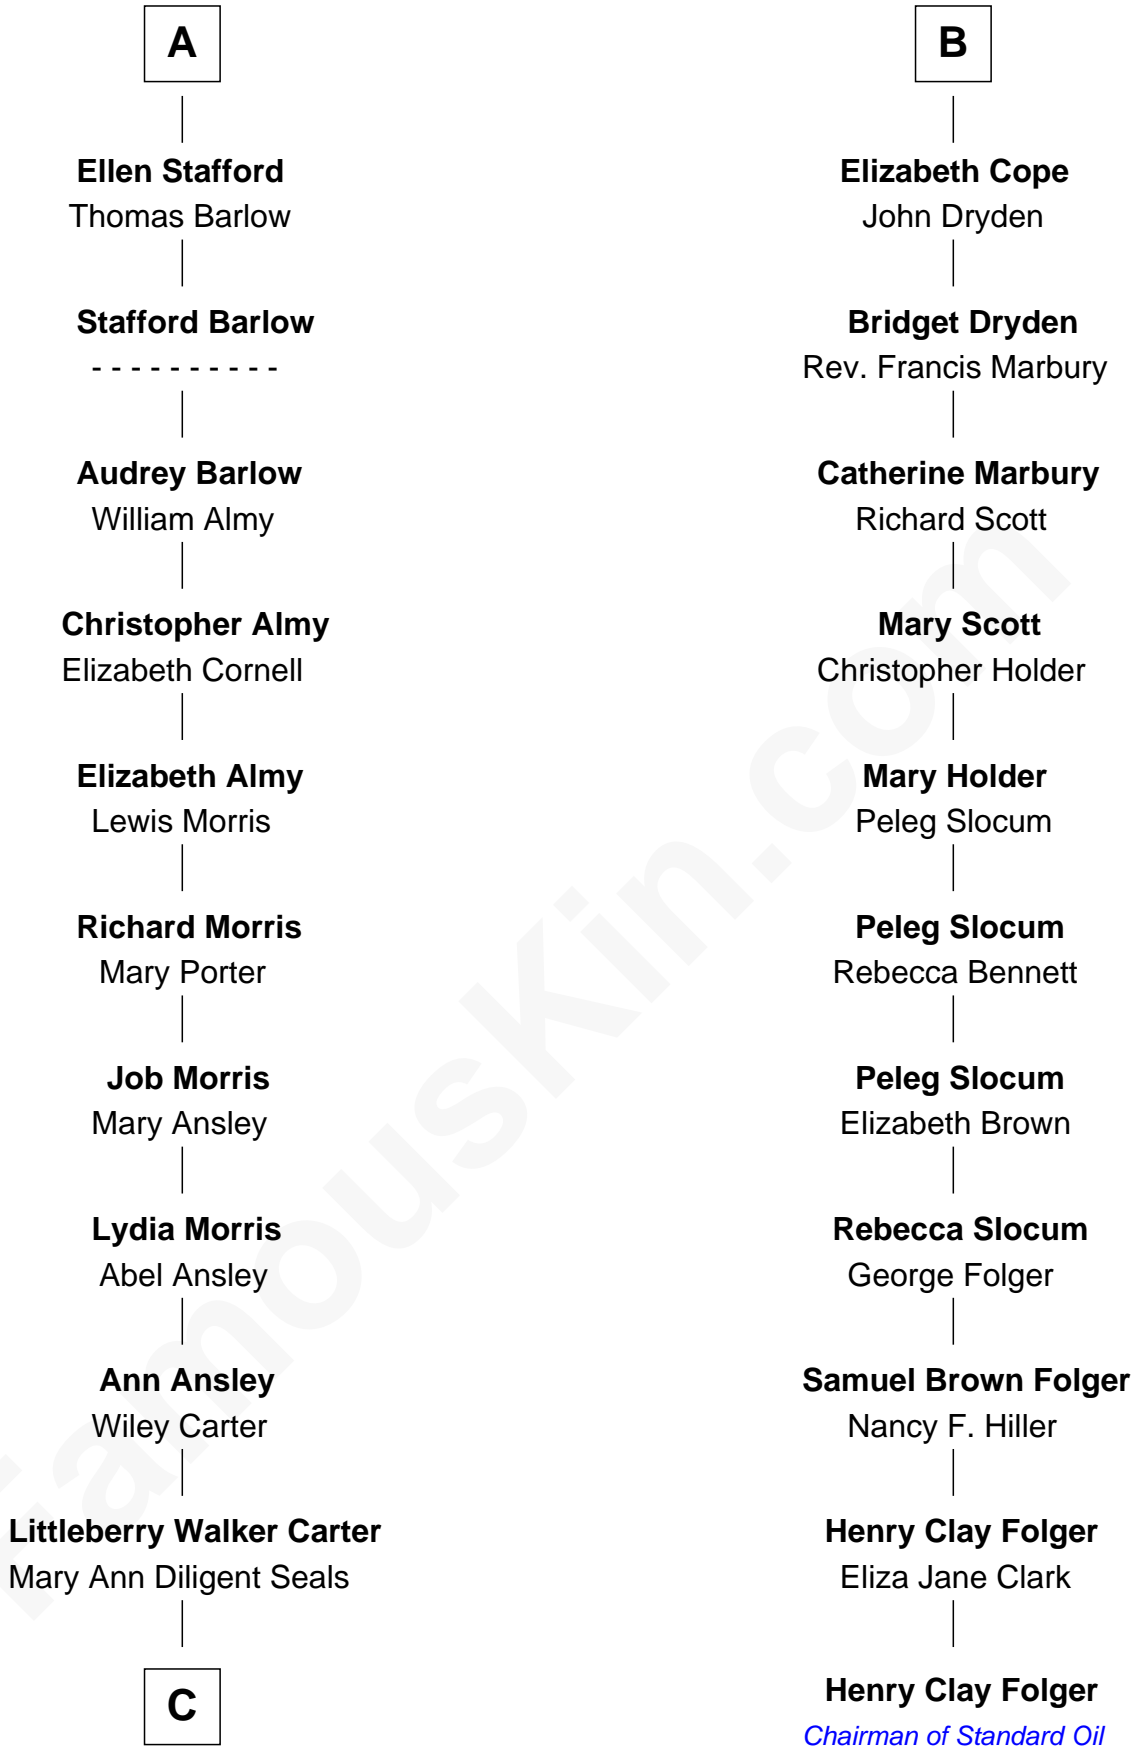

FamousKin.com Relationship Chart of

Jimmy Carter

39th U.S. President

17th cousin 2 times removed of

Henry Clay Folger

Founder of Folger Shakespeare Library and Chairman of Standard Oil

C

William Archibald Carter

Nina Pratt

Earl Carter

Lillian Gordy

Jimmy Carter

39th U.S. President

FamousKin.com