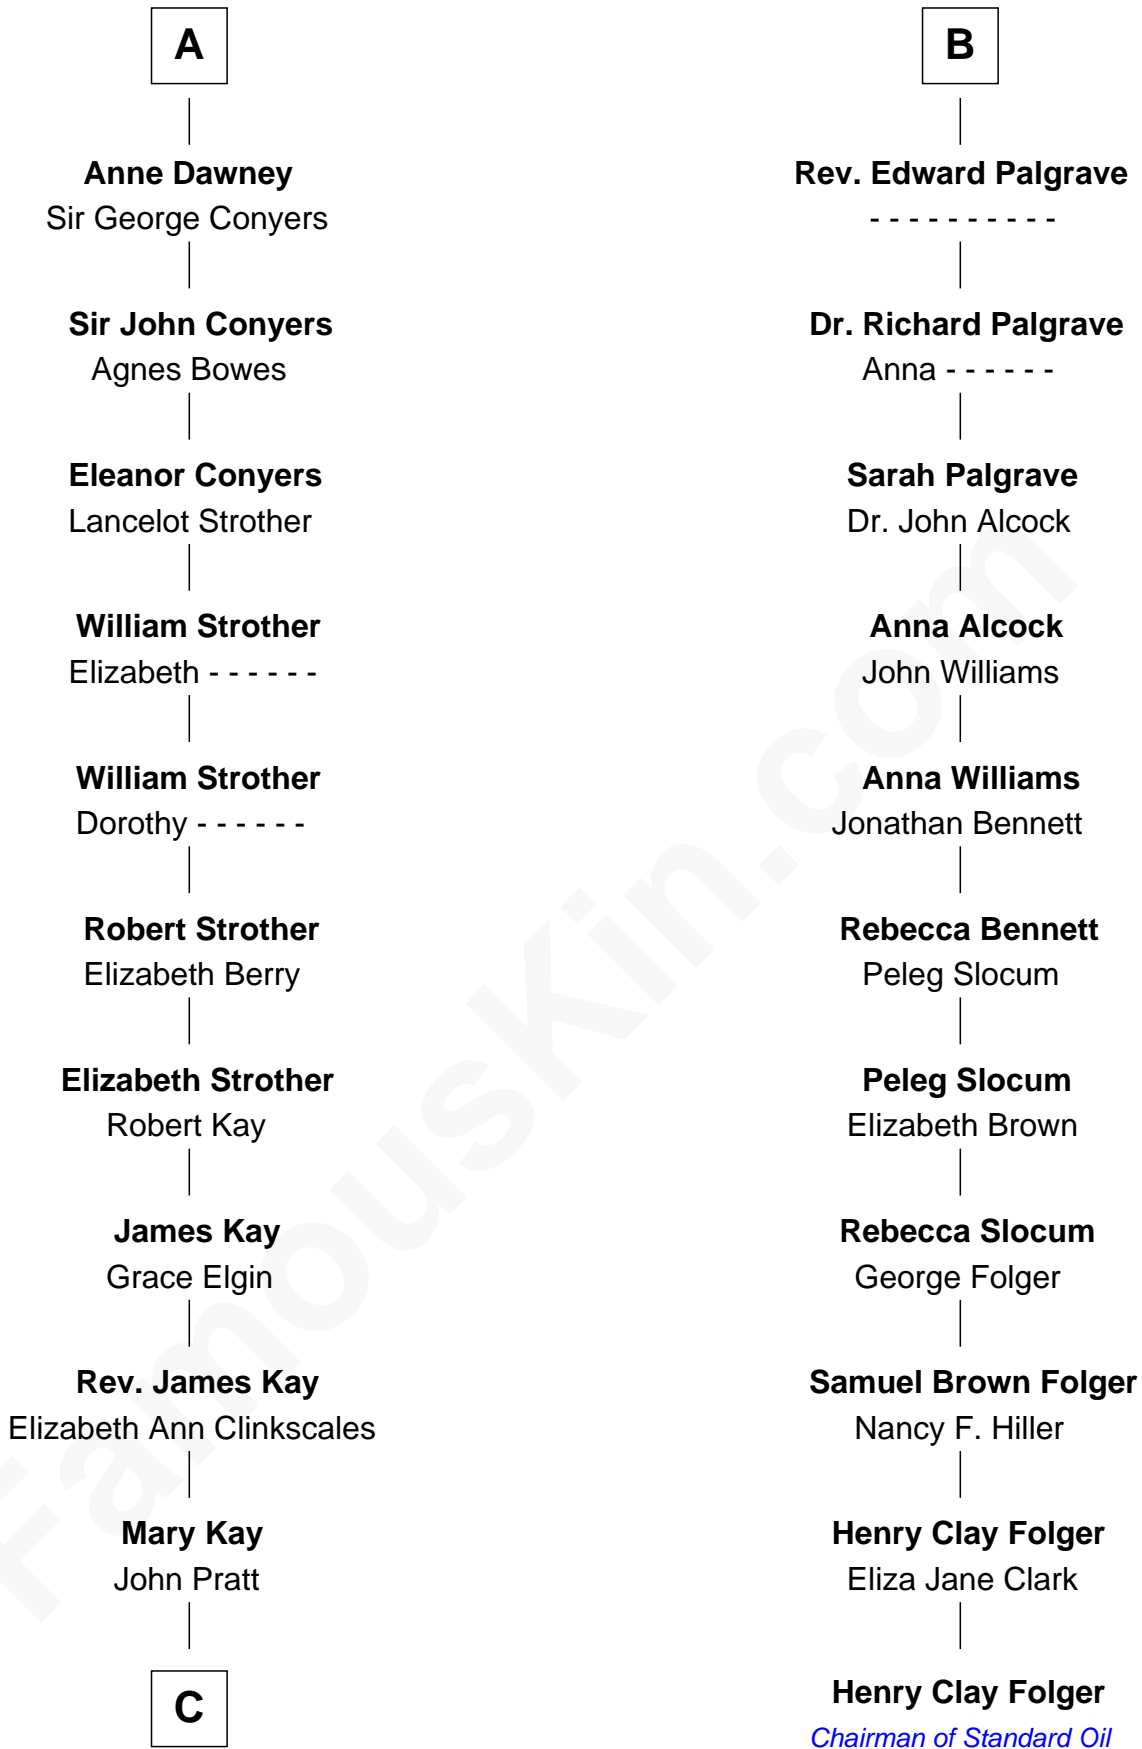

# FamousKin.com Relationship Chart of

**Jimmy Carter**

39th U.S. President

17th cousin 3 times removed of

**Henry Clay Folger**

Founder of Folger Shakespeare Library and Chairman of Standard Oil

**Richard Fitzalan**  
Eleanor Plantagenet

**C**

—  
**James E. Pratt**  
Sophronia C. Cowan

—  
**Nina Pratt**  
William Archibald Carter

—  
**Earl Carter**  
Lillian Gordy

—  
**Jimmy Carter**  
*39th U.S. President*

FamousKin.com