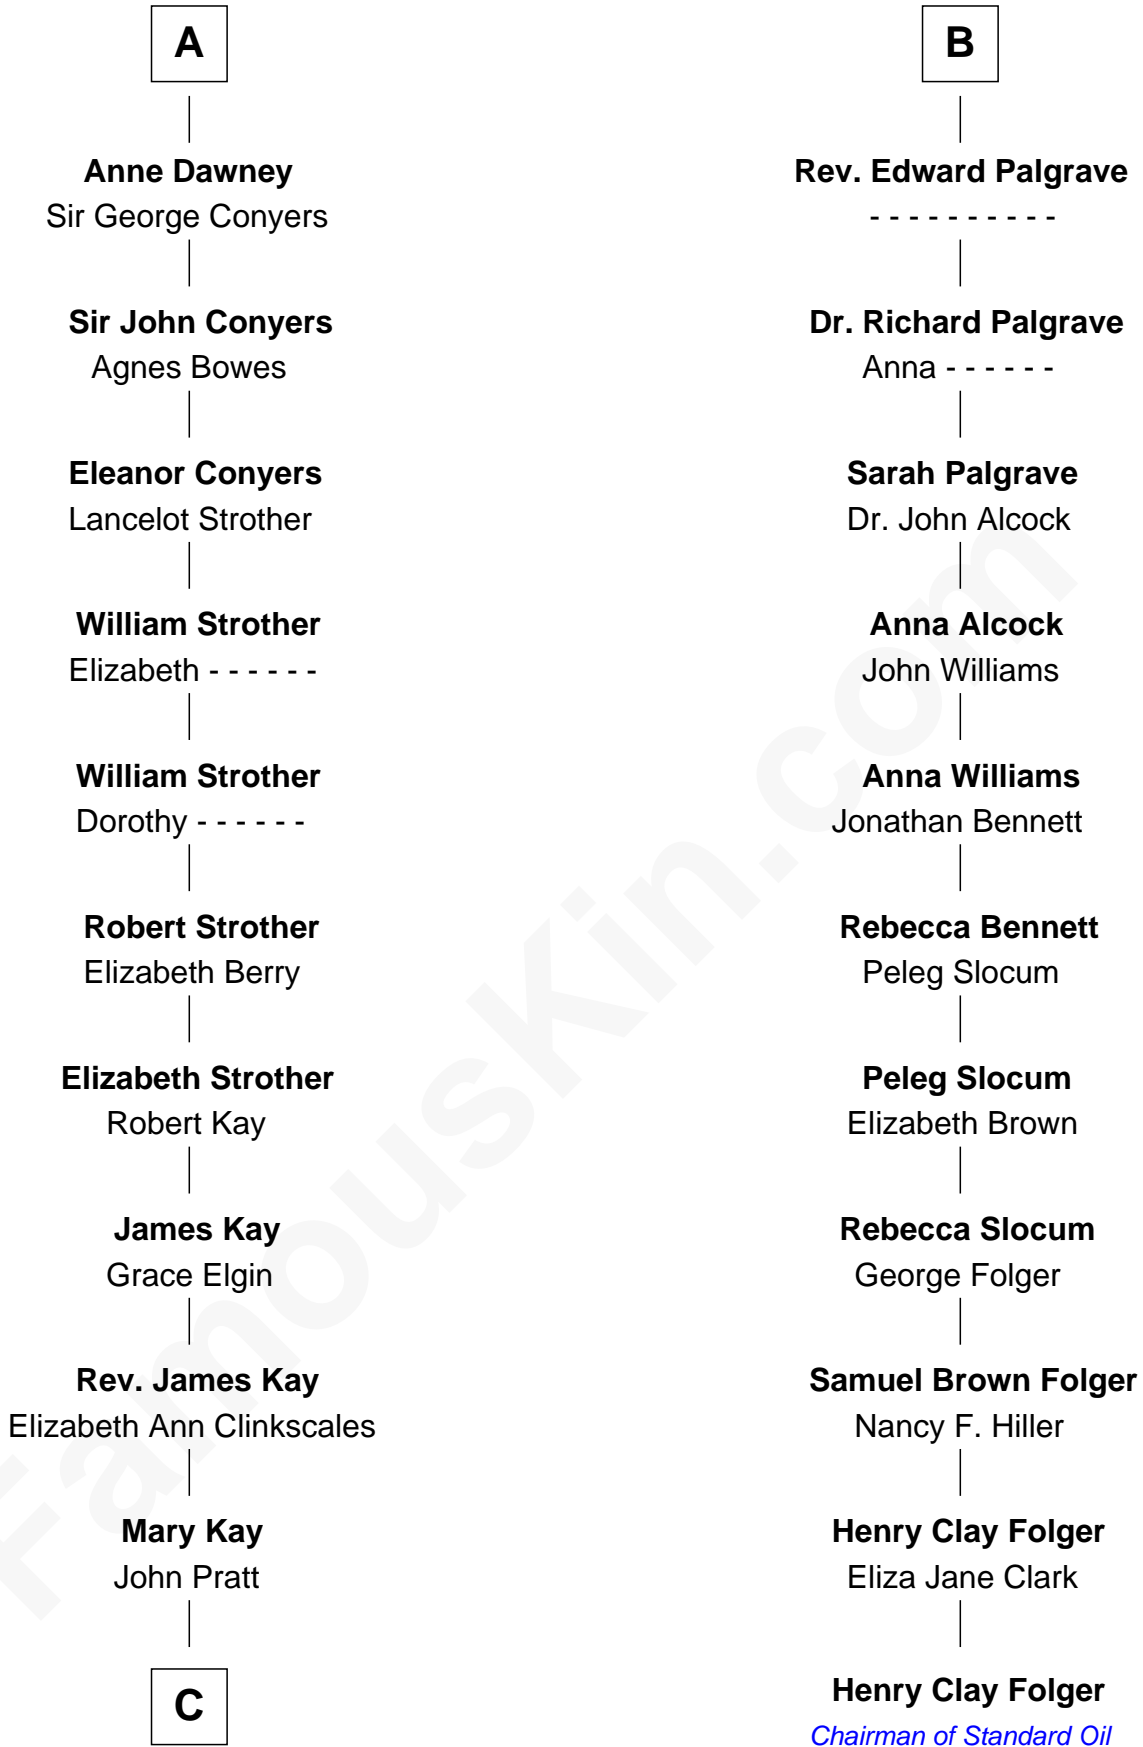

FamousKin.com Relationship Chart of

Jimmy Carter

39th U.S. President

17th cousin 3 times removed of

Henry Clay Folger

Founder of Folger Shakespeare Library and Chairman of Standard Oil

Sir William de Bohun
Elizabeth de Badlesmere

C

—
James E. Pratt
Sophronia C. Cowan

—
Nina Pratt
William Archibald Carter

—
Earl Carter
Lillian Gordy

—
Jimmy Carter
39th U.S. President

FamousKin.com