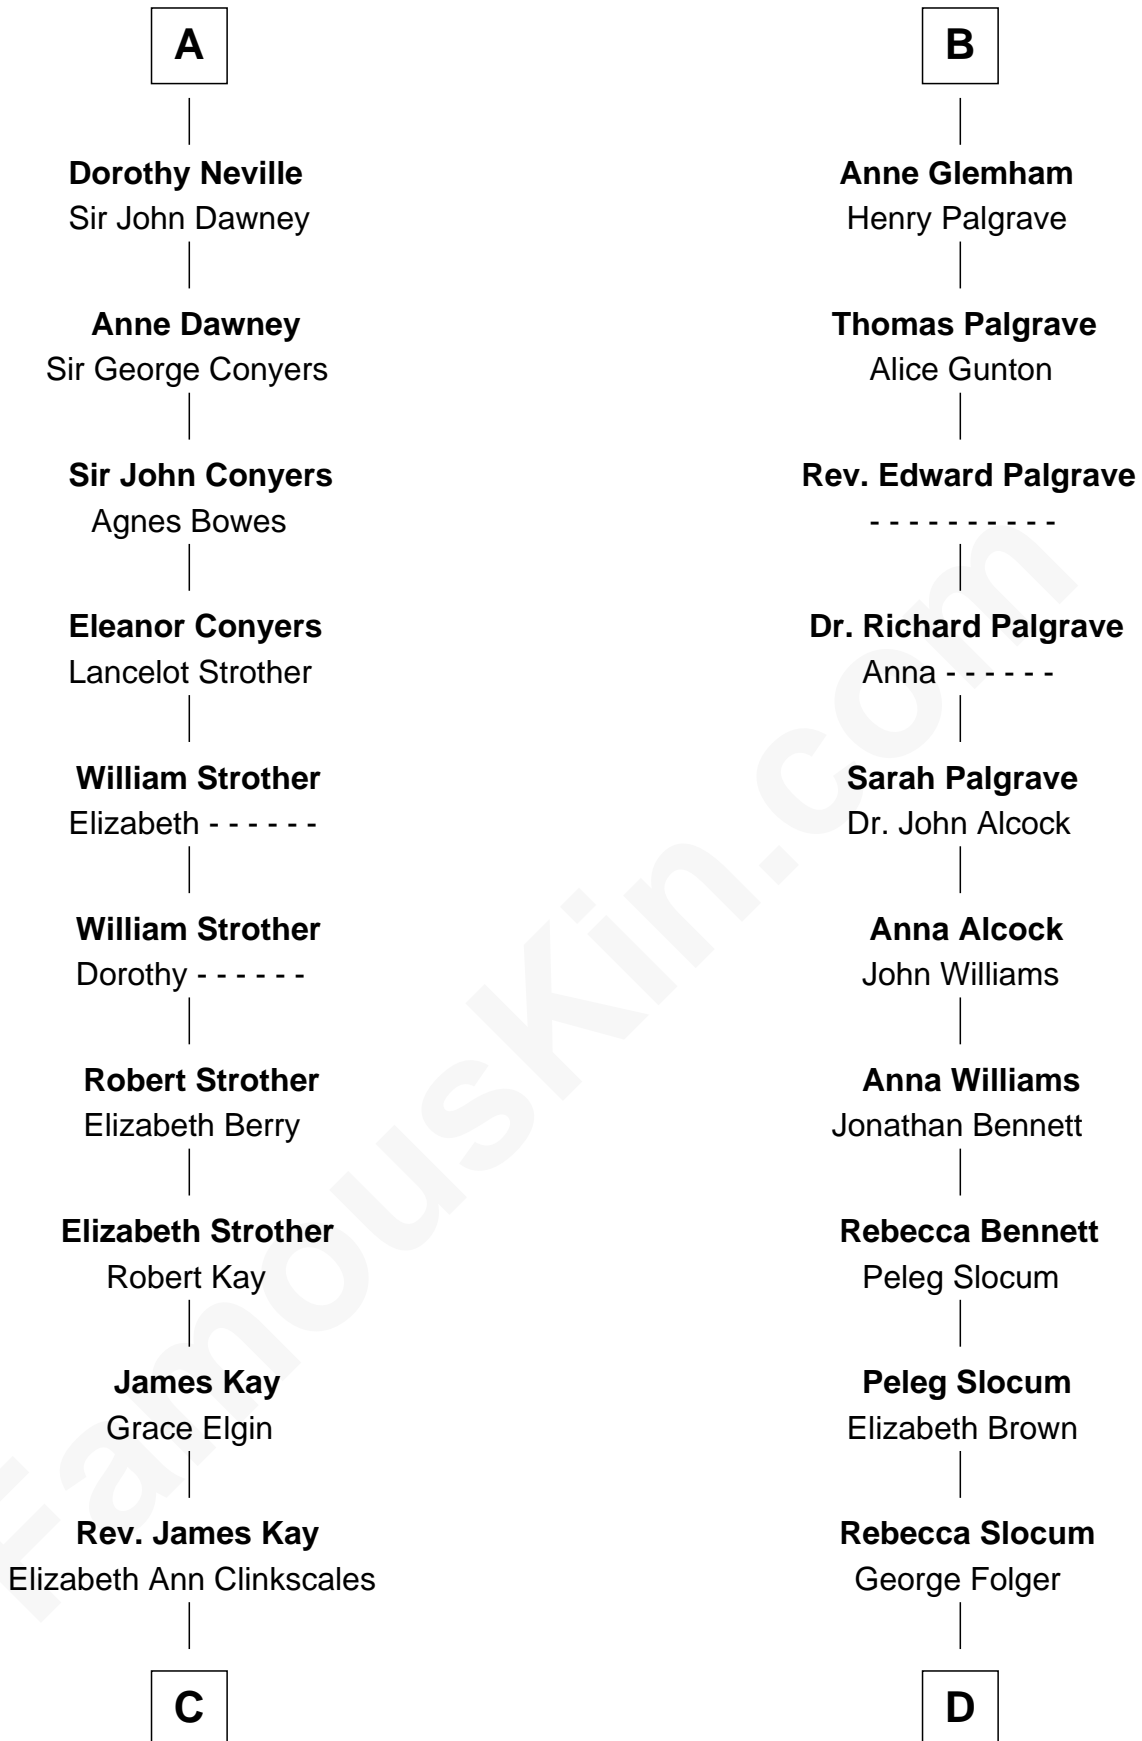

FamousKin.com Relationship Chart of

Jimmy Carter

39th U.S. President

18th cousin 3 times removed of

J. A. Folger

Founder of Folger Coffee Company

C

Mary Kay
John Pratt

James E. Pratt
Sophronia C. Cowan

Nina Pratt
William Archibald Carter

Earl Carter
Lillian Gordy

Jimmy Carter
39th U.S. President

D

Samuel Brown Folger
Nancy F. Hiller

J. A. Folger
Founder of Folger Coffee Co.

FamousKin.com