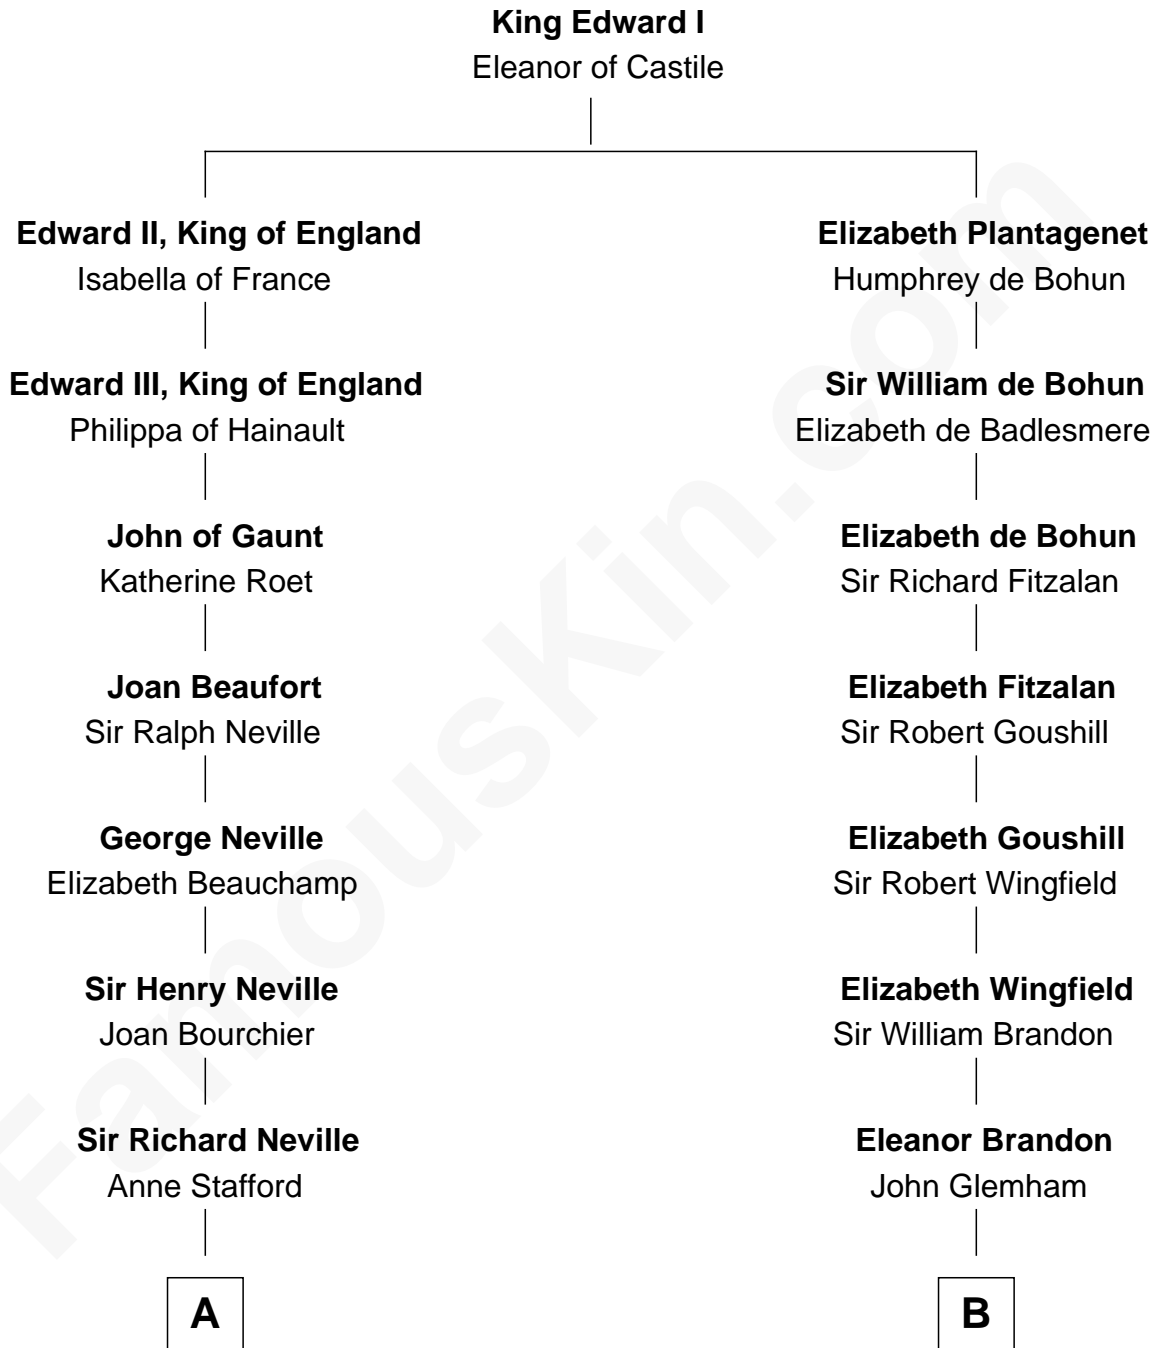

FamousKin.com Relationship Chart of

Jimmy Carter

39th U.S. President

18th cousin 3 times removed of

J. A. Folger

Founder of Folger Coffee Company

C

Mary Kay
John Pratt

James E. Pratt
Sophronia C. Cowan

Nina Pratt
William Archibald Carter

Earl Carter
Lillian Gordy

Jimmy Carter
39th U.S. President

D

Samuel Brown Folger
Nancy F. Hiller

J. A. Folger
Founder of Folger Coffee Co.