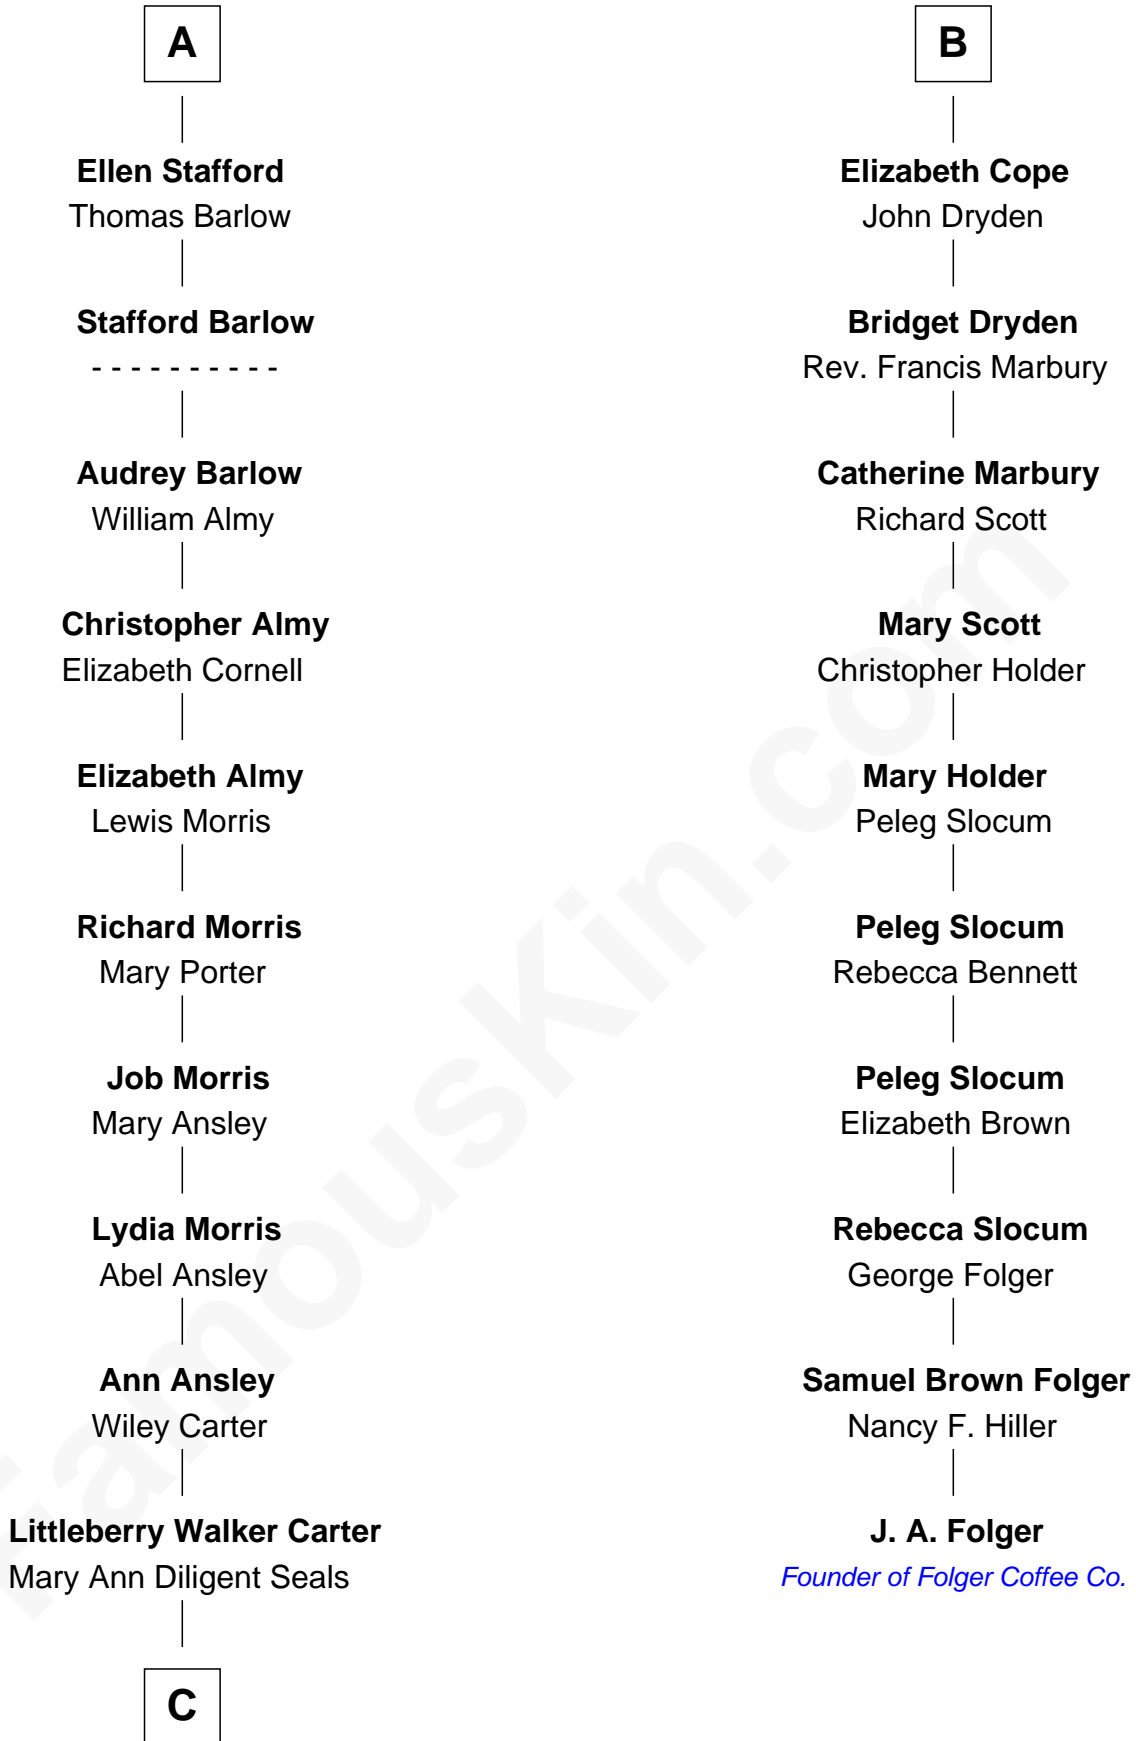

# FamousKin.com Relationship Chart of

**Jimmy Carter**

*39th U.S. President*

16th cousin 3 times removed of

**J. A. Folger**

*Founder of Folger Coffee Company*

**C**

William Archibald Carter

Nina Pratt

Earl Carter

Lillian Gordy

Jimmy Carter

*39th U.S. President*

FamousKin.com