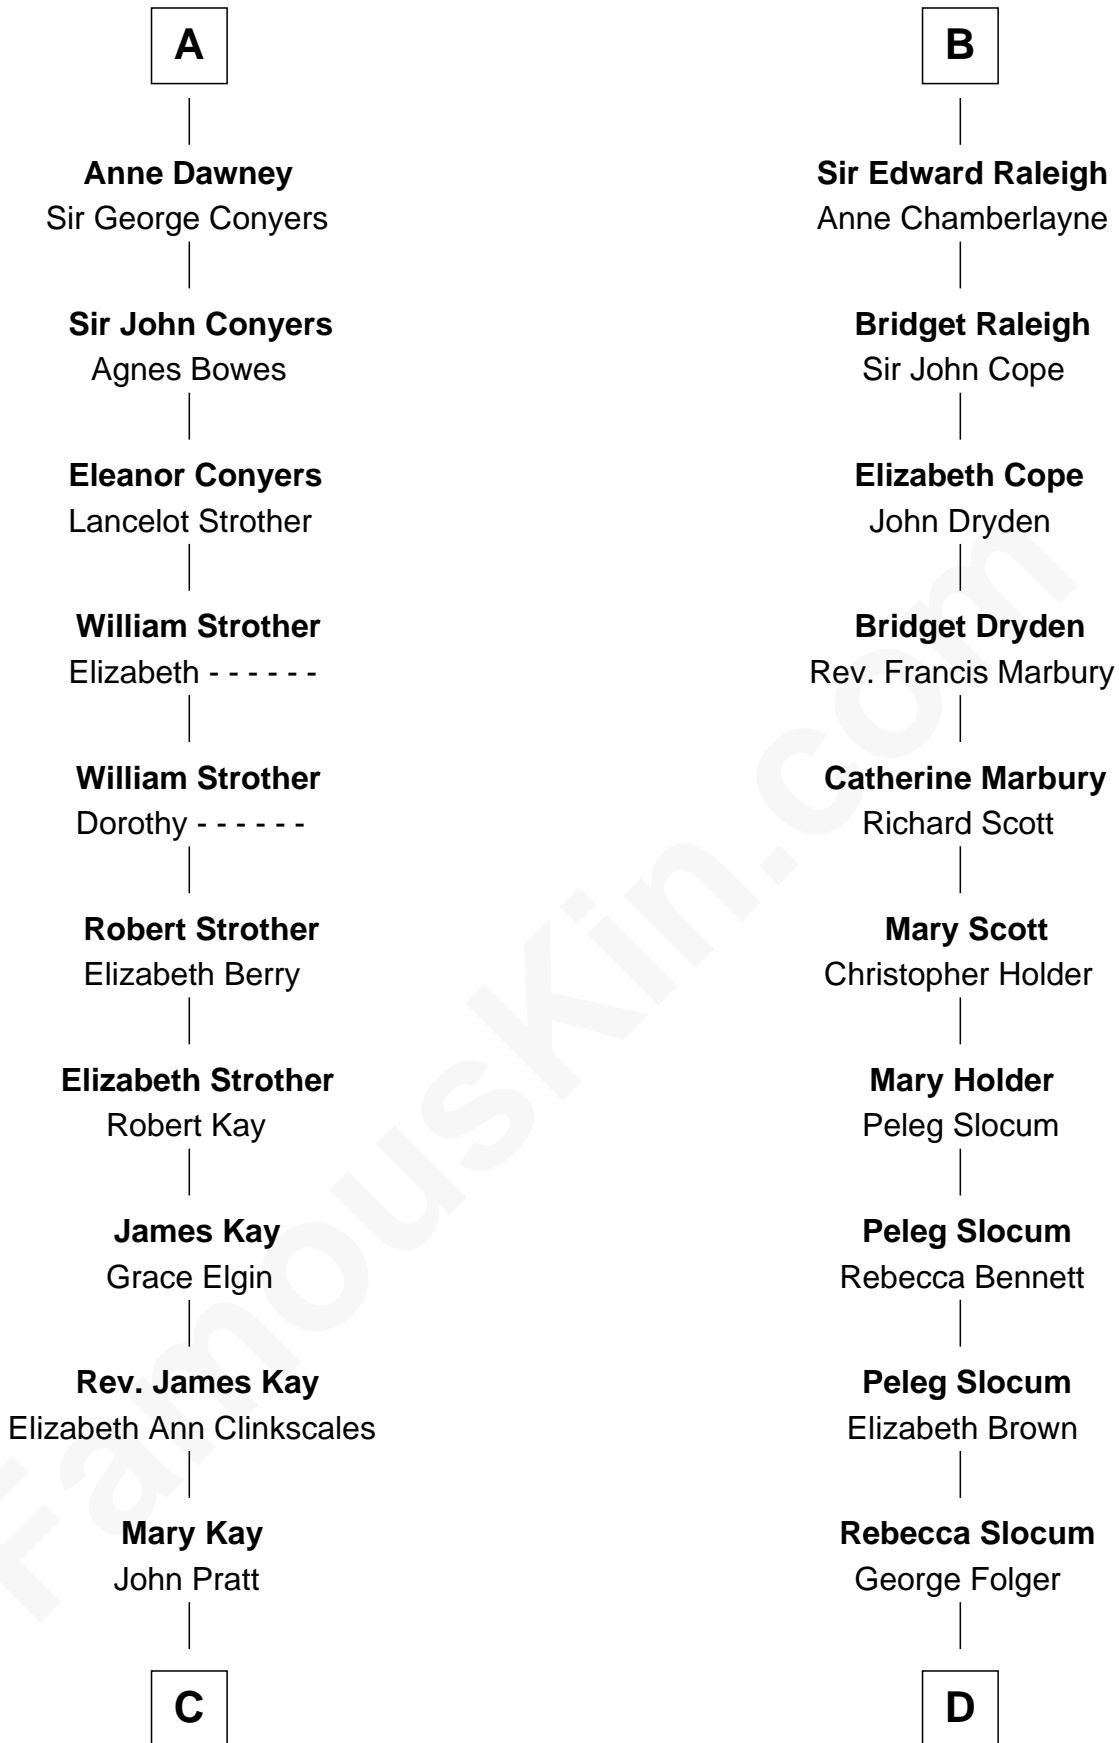

FamousKin.com Relationship Chart of

Jimmy Carter

39th U.S. President

18th cousin 2 times removed of

J. A. Folger

Founder of Folger Coffee Company

Sir Hugh I de Audley

Iseult de Mortimer

A

Hugh de Audley
Margaret de Clare

Margaret de Audley
Ralph de Stafford

Elizabeth de Stafford
John de Ferrers

Robert de Ferrers
Margaret Despencer

Phillippa Ferrers
Sir Thomas Greene

Elizabeth Greene
William Raleigh

Sir Edward Raleigh
Margaret Verney

B

C

James E. Pratt
Sophronia C. Cowan

Nina Pratt
William Archibald Carter

Earl Carter
Lillian Gordy

Jimmy Carter
39th U.S. President

D