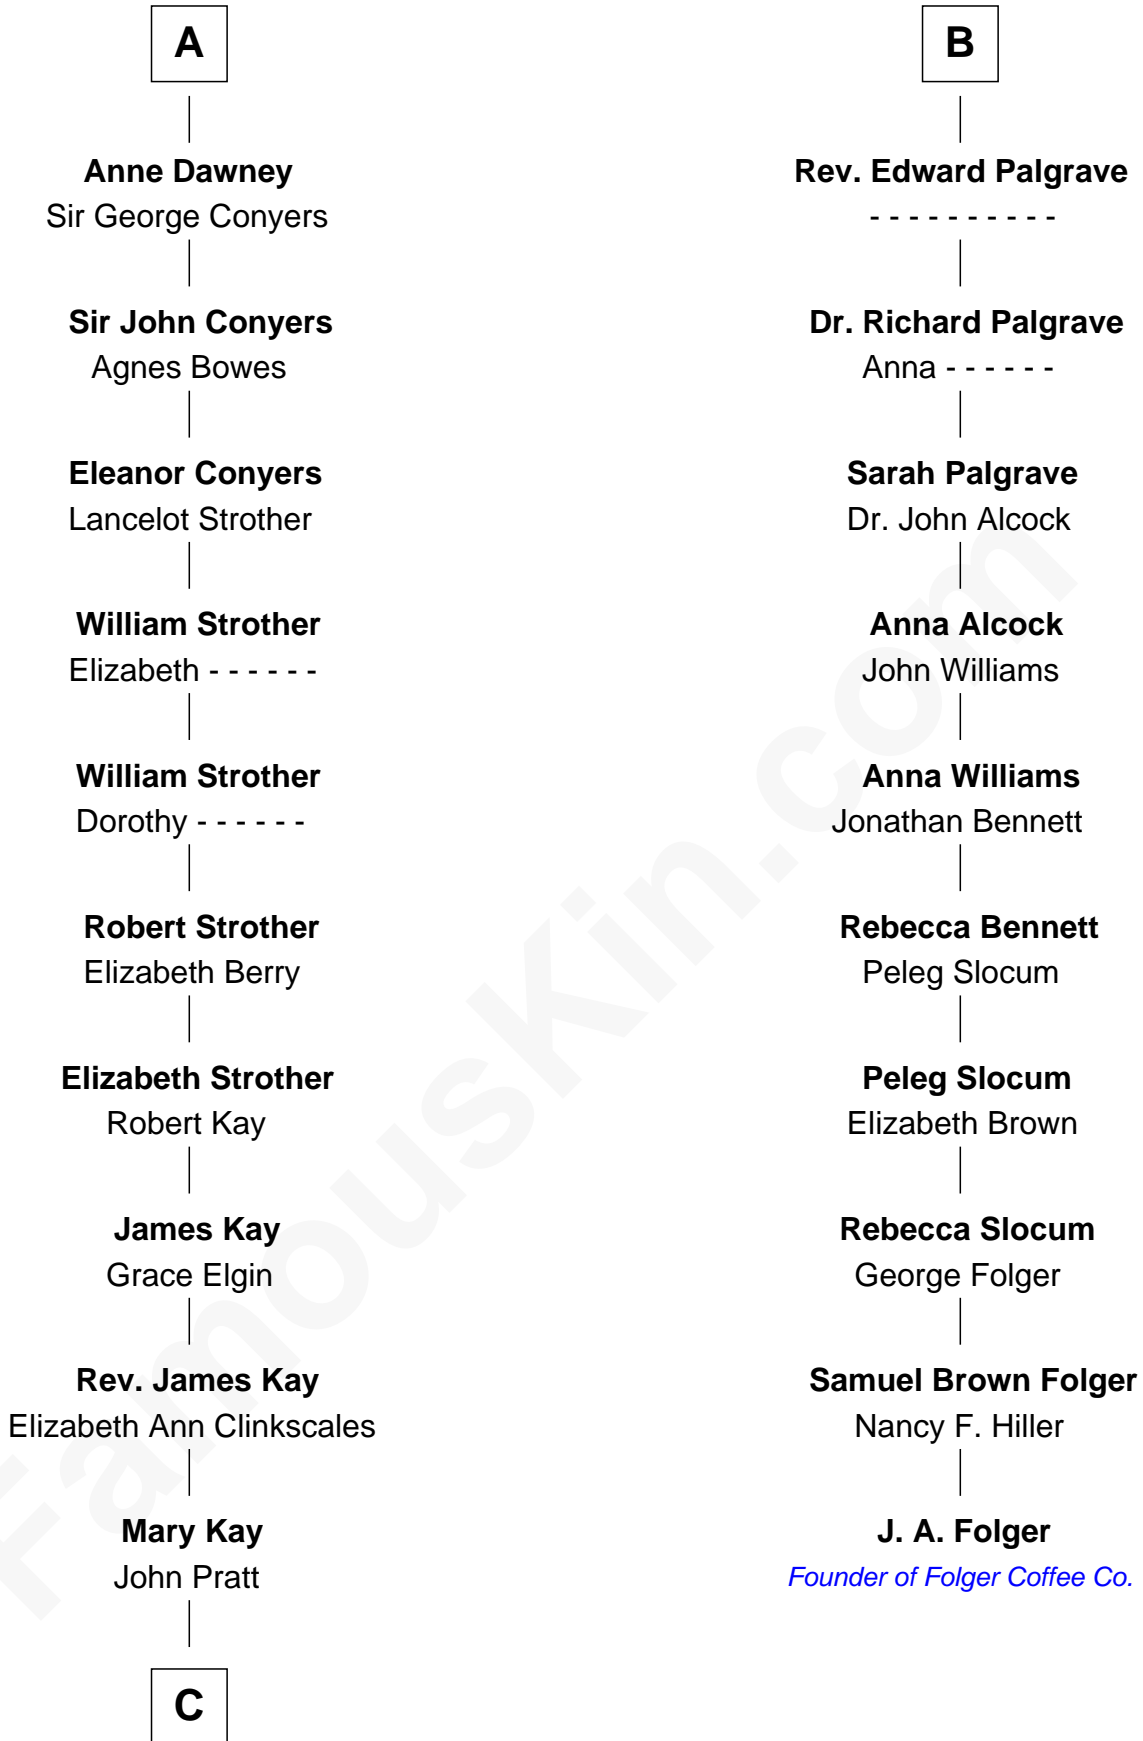

FamousKin.com Relationship Chart of

Jimmy Carter

39th U.S. President

16th cousin 4 times removed of

J. A. Folger

Founder of Folger Coffee Company

Richard Fitzalan
Eleanor Plantagenet

C

—
James E. Pratt
Sophronia C. Cowan

—
Nina Pratt
William Archibald Carter

—
Earl Carter
Lillian Gordy

—
Jimmy Carter
39th U.S. President

FamousKin.com