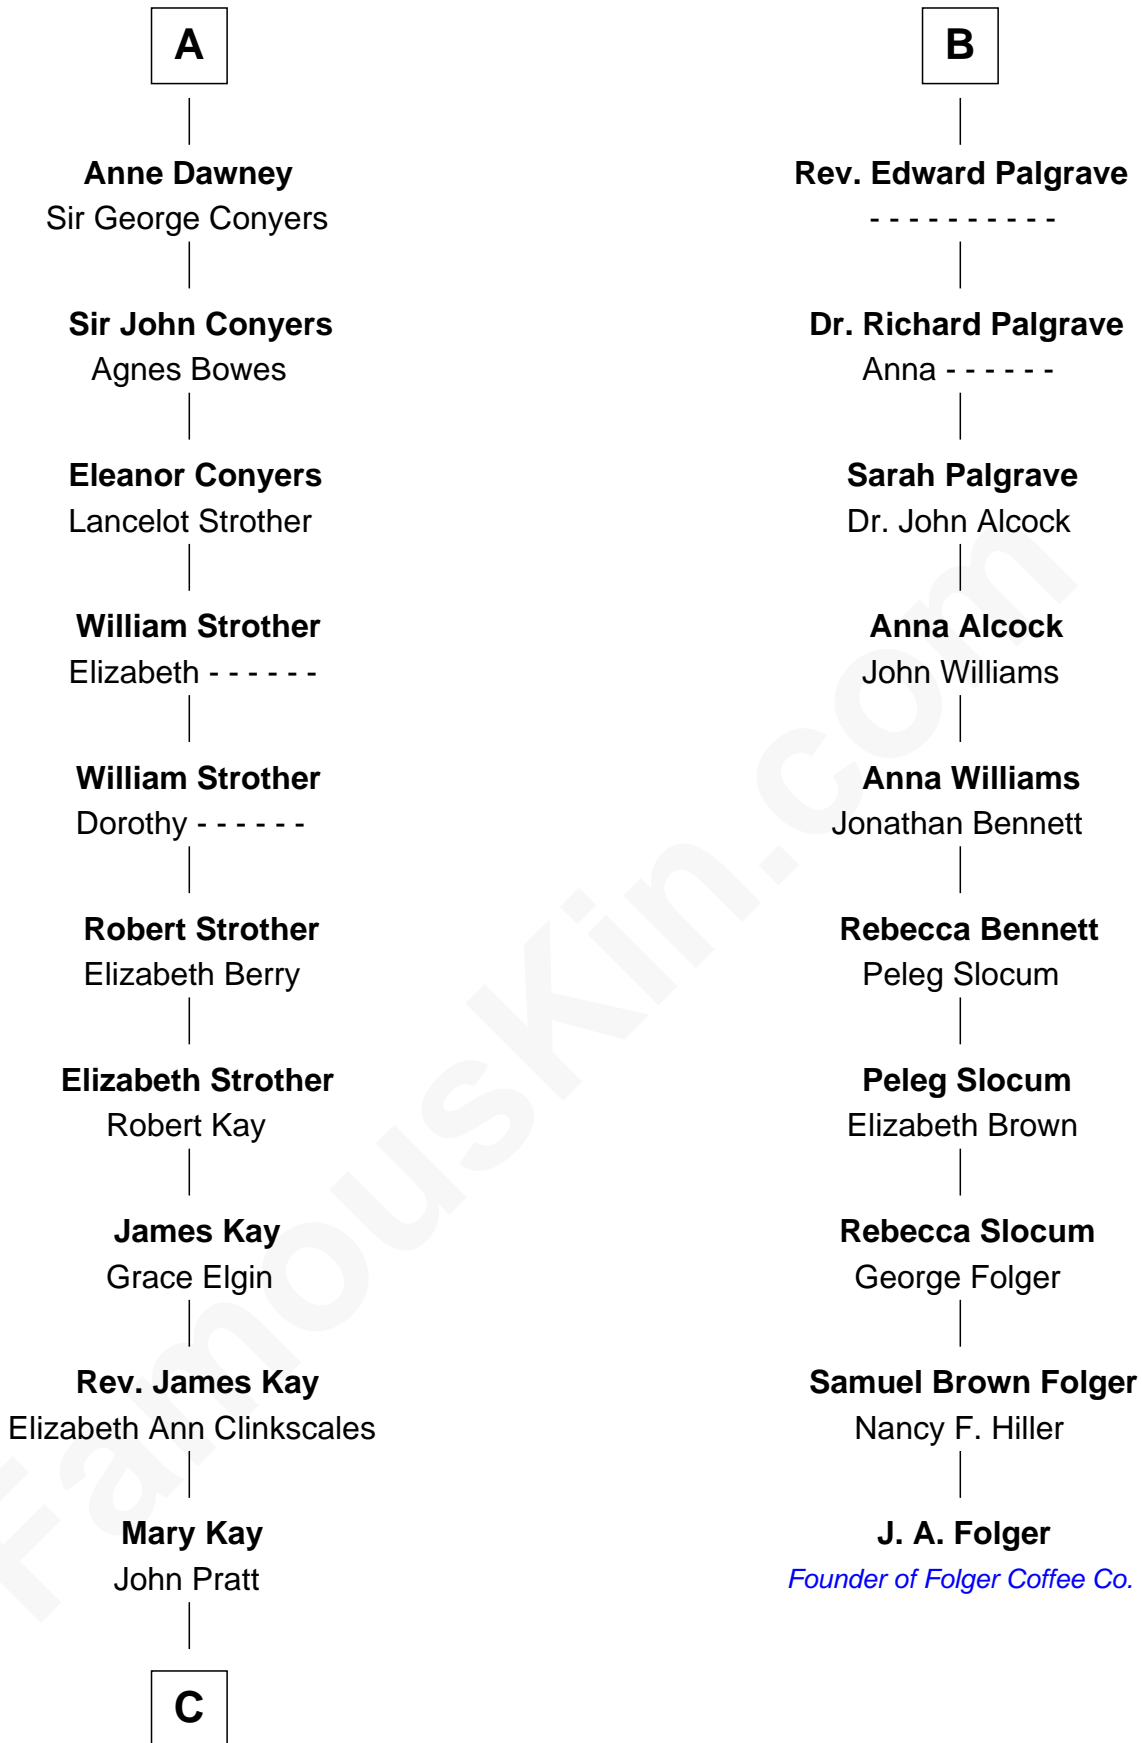

FamousKin.com Relationship Chart of

Jimmy Carter

39th U.S. President

16th cousin 4 times removed of

J. A. Folger

Founder of Folger Coffee Company

Sir William de Bohun
Elizabeth de Badlesmere

C

—
James E. Pratt
Sophronia C. Cowan

—
Nina Pratt
William Archibald Carter

—
Earl Carter
Lillian Gordy

—
Jimmy Carter
39th U.S. President

FamousKin.com