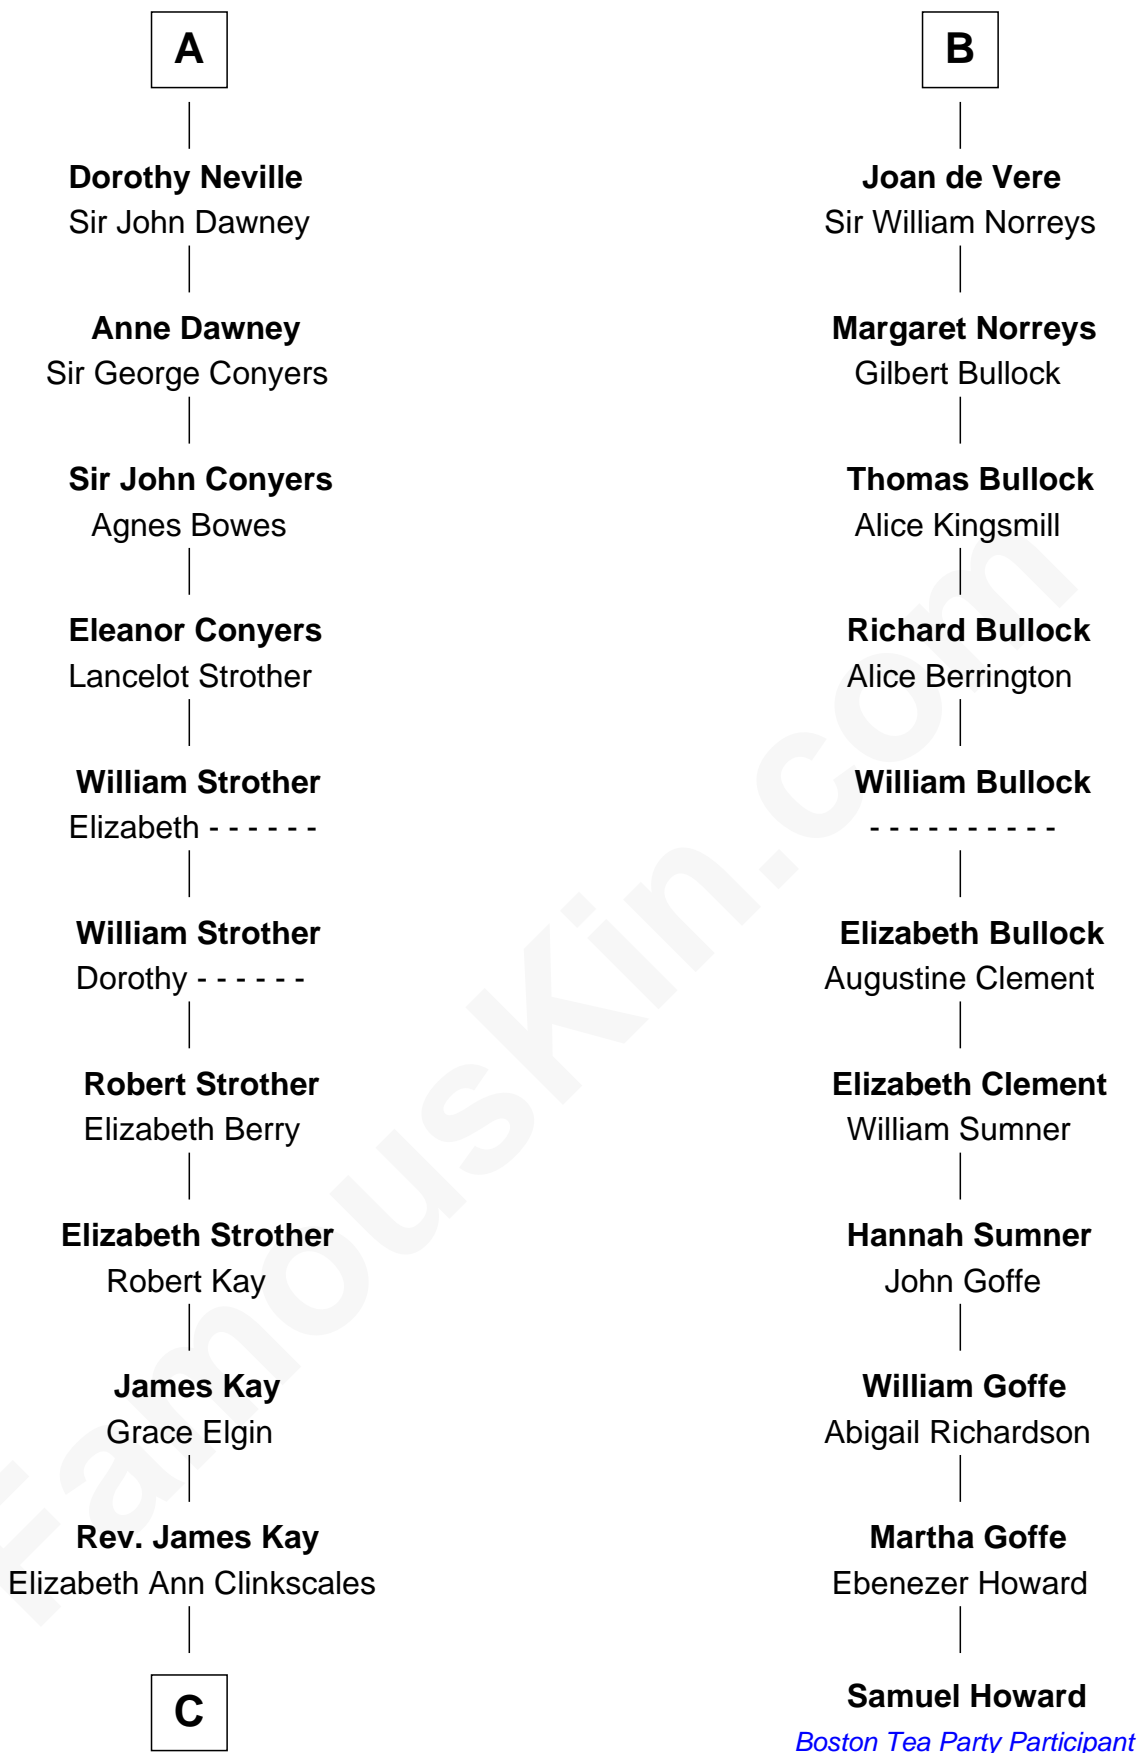

FamousKin.com Relationship Chart of

Jimmy Carter

39th U.S. President

17th cousin 4 times removed of

Samuel Howard

Boston Tea Party Participant

C

—
Mary Kay
John Pratt

—
James E. Pratt
Sophronia C. Cowan

—
Nina Pratt
William Archibald Carter

—
Earl Carter
Lillian Gordy

—
Jimmy Carter
39th U.S. President

FamousKin.com