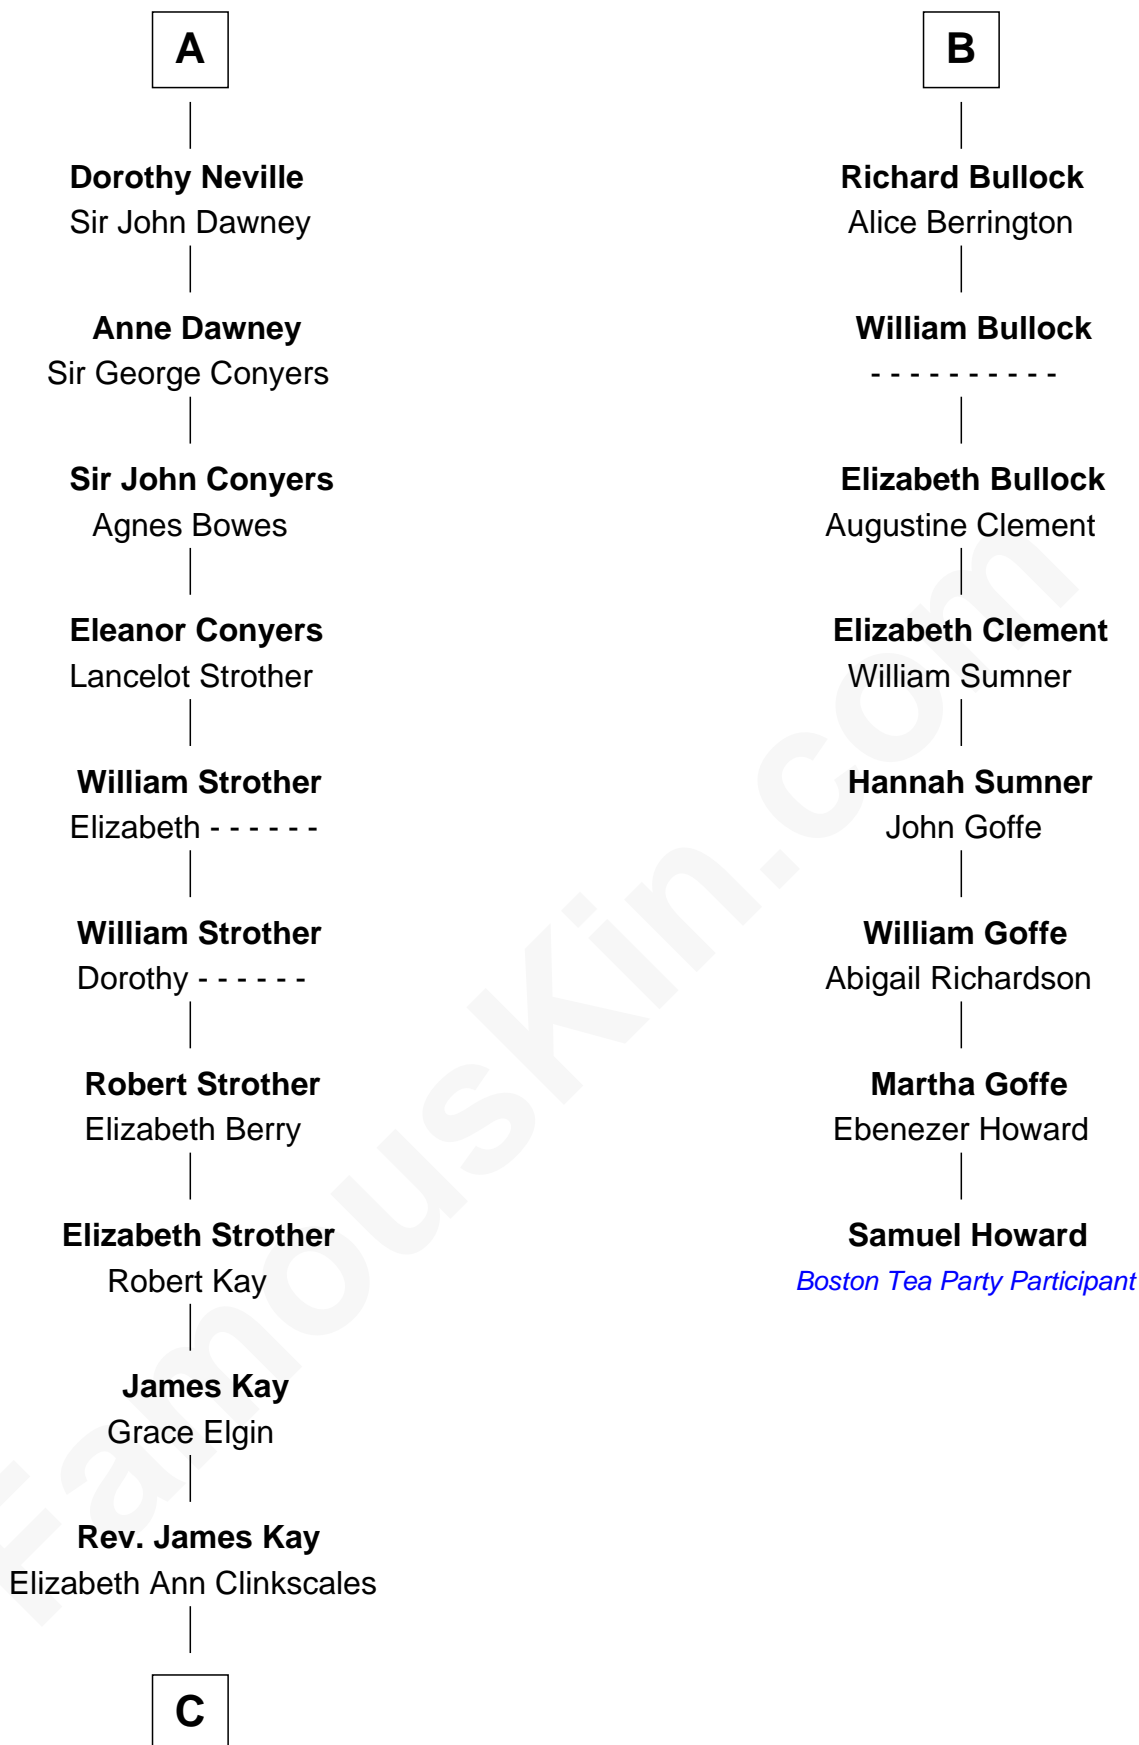

FamousKin.com Relationship Chart of

Jimmy Carter

39th U.S. President

14th cousin 7 times removed of

Samuel Howard

Boston Tea Party Participant

Bartholomew de Badlesmere

Margaret de Clare

Elizabeth de Badlesmere

Sir William de Bohun

Humphrey de Bohun

Joan Fitzalan

Eleanor de Bohun

Sir Thomas Plantagenet

Anne Plantagenet

Sir William Bouchier

Sir William Norreys

Margaret Norreys

Gilbert Bullock

Thomas Bullock

Alice Kingsmill

B

C

—
Mary Kay
John Pratt

—
James E. Pratt
Sophronia C. Cowan

—
Nina Pratt
William Archibald Carter

—
Earl Carter
Lillian Gordy

—
Jimmy Carter
39th U.S. President

FamousKin.com